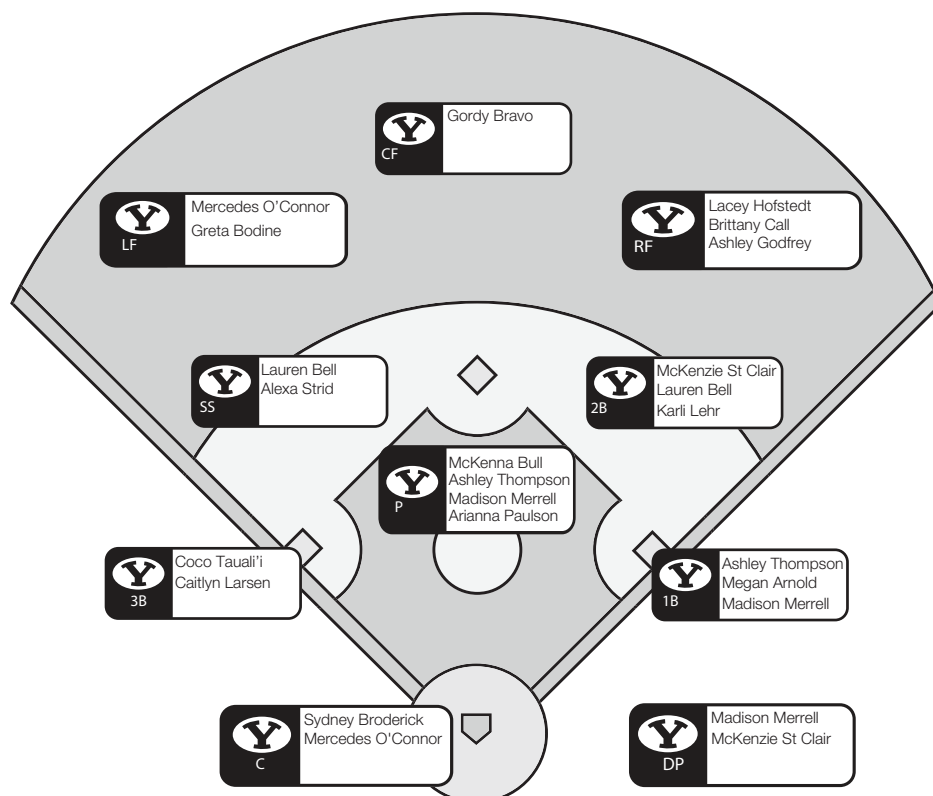

Duff Tittle
Associate AD/Communications
Office: (801) 422-8948; Cell: (801) 372-4401
Email: duff_tittle@byu.edu

Athletic Communications Fax: (801) 422-0633
Mailing Address: 30 SFH, Provo, UT 84602-2239

BYU SOFTBALL BY THE NUMBERS

4 BYU softball has won four consecutive conference titles in four different leagues, taking the crown while as a member of the West Coast Conference, the Pacific Coast Softball Conference, the Western Athletic Conference and the Mountain West Conference. The Cougars have a running streak of finishing atop their conference in the past six seasons.

5 The Cougars are 12-2 on the season when scoring at least five runs. They are 7-3 in games decided by two runs or less.

10 With a string of 10-straight NCAA appearances, BYU has amounted 11 total in the program's 16-year history. In the 2014 Washington Regional, the Cougars finished 1-2 with a win over Northwestern and losses to Washington and Northwestern.

298 Sophomore pitcher McKenna Bull struck out 206 batters in 2014. She currently ranks No. 6 all-time at BYU with 298.

496 In his 13th season at the helm of BYU softball, coach Gordon Eakin is eight wins away from 500 with an all-time record of 496-229. At the conclusion of 2014, he was the No. 18 winningest active coach with a .684 winning percentage.

PROBABLE STARTERS