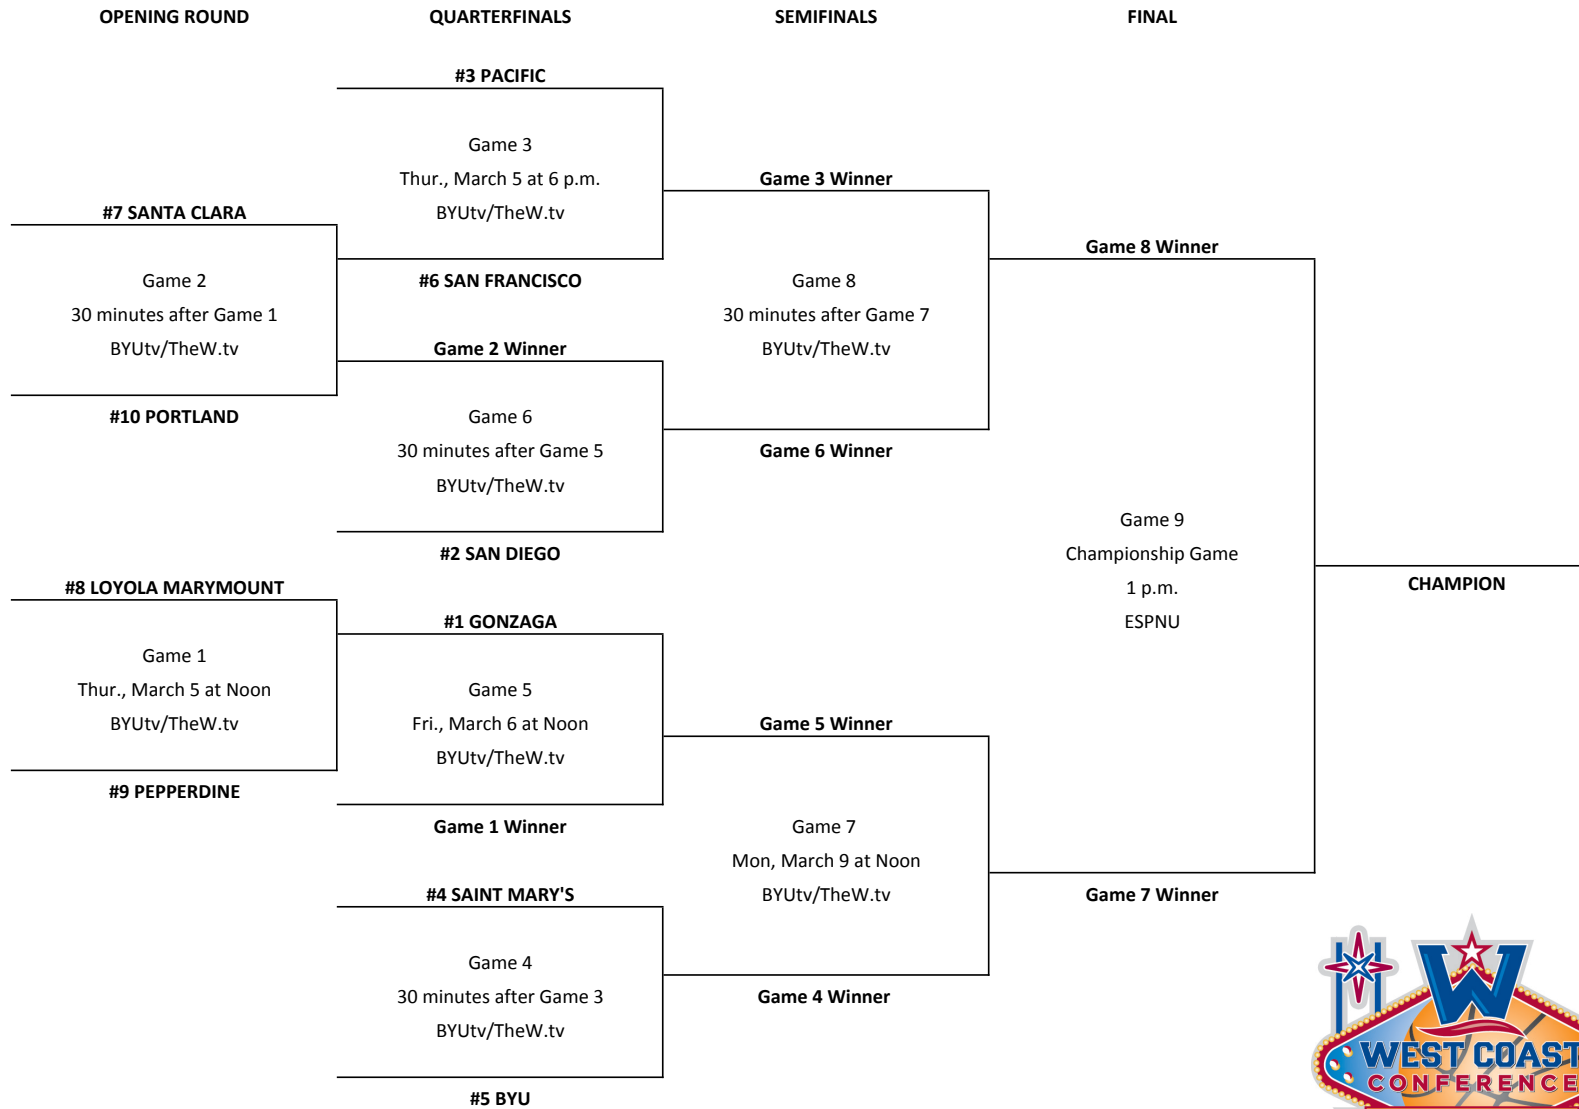

2015 West Coast Conference Women's Basketball Championship
March 5-10 - Las Vegas, NV

*All Times Pacific (PT)