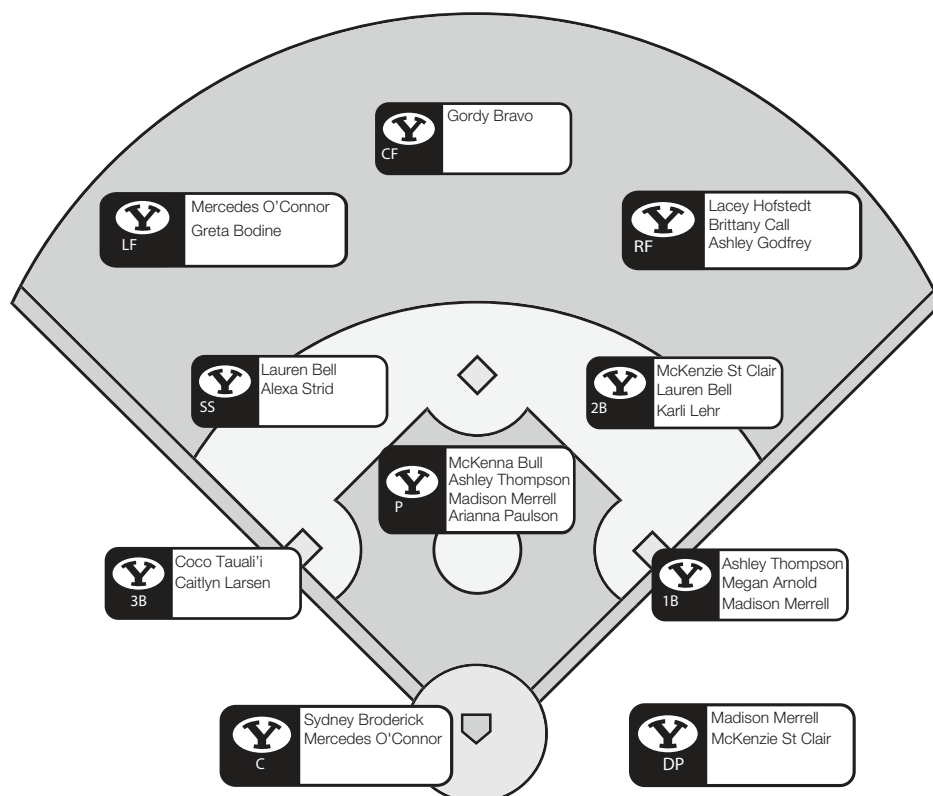

Ralph Zobell
Assistant Softball Media Relations
Office: (801) 422-9769; Cell: (801) 367-3554
Email: ralph_zobell@byu.edu

Duff Tittle
Associate AD/Communications
Office: (801) 422-8948; Cell: (801) 372-4401
Email: duff_tittle@byu.edu

Athletic Communications Fax: (801) 422-0633
Mailing Address: 30 SFH, Provo, UT 84602-2239

BYU SOFTBALL BY THE NUMBERS

1. **4** BYU softball has won four consecutive conference titles in four different conferences, taking the crown while as a member of the West Coast, Pacific Coast Softball, Western Athletic and Mountain West. The Cougars have a running streak of finishing atop their conference in the past six seasons.
2. **5** In five out of the six wins in 2015, the Cougars have scored at least five runs. Four of the six have been decided by two runs or less.
3. **11** With a string of 10-straight NCAA appearances, BYU has amounted 11 total in the program's 16-year history. Most recently the Cougars competed in the 2014 Washington Regional, finishing 1-2 with a win over Northwestern and losses to Washington and Northwestern.
4. **206** Sophomore pitcher McKenna Bull struck out 206 batters in 2014. She currently ranks No. 9 all-time at BYU with 249.
5. **489** In 12 seasons at the helm of BYU softball, coach Gordon Eakin is 11 wins away from 500 with an all-time record of 489-227. At the conclusion of 2014, he was the No. 18 winningest active coach with a .684 winning percentage.

PROBABLE STARTERS