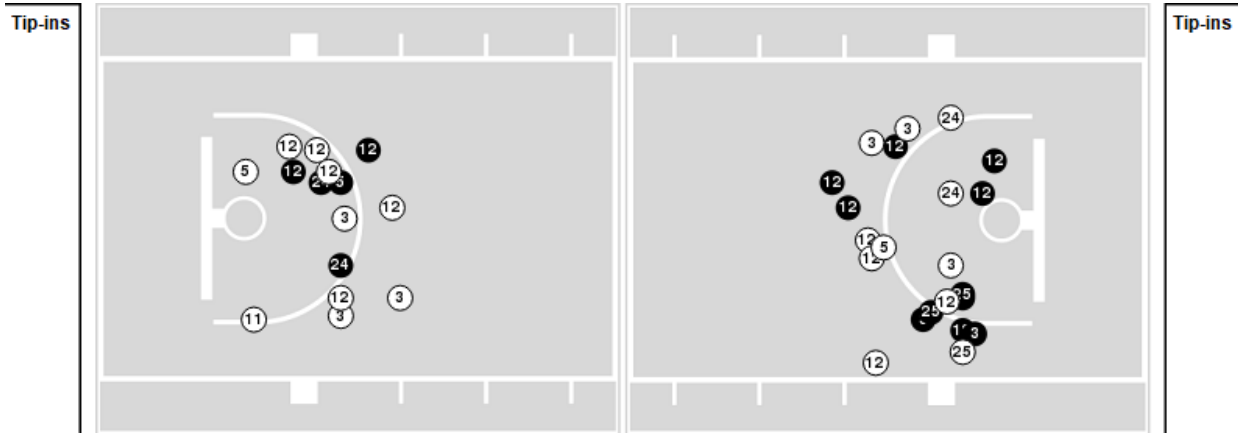

Blow Up Chart

● Made ○ Missed N - Player Number

BYU	M/A	%
Field Goals	23/50	46
2 Points	18/40	45
3 Points	5/10	50
Free Throws	12/18	67

BYU	M/A	%
Points in the Paint	32 (16 / 37)	43
Fast Break Points	2 (2/2)	100
Second Chance Points	9 (5/12)	42
Effective FG%	51