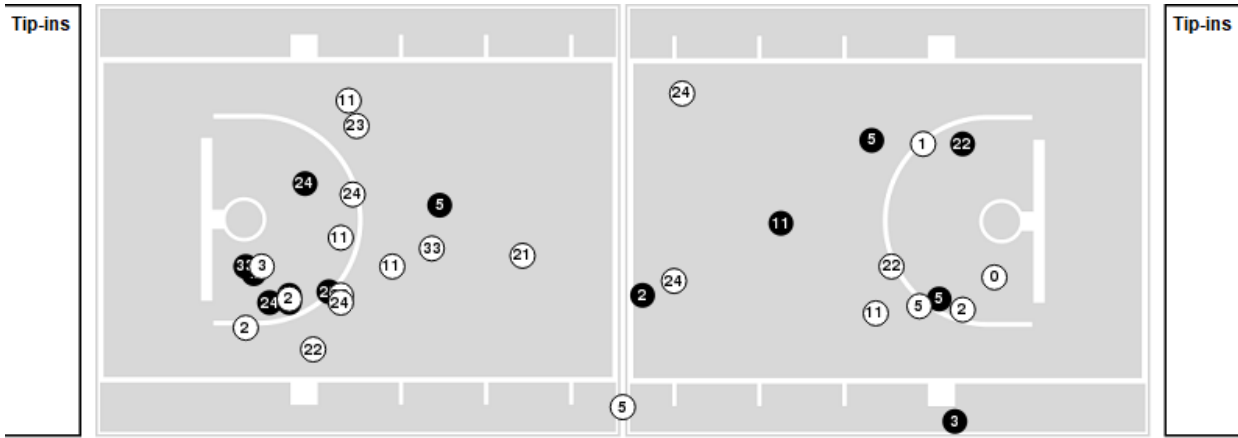

Blow Up Chart

● Made   ○ Missed   N - Player Number

San Diego	M/A	%
Field Goals	19/50	38
2 Points	16/43	37
3 Points	3/7	43
Free Throws	8/12	67

San Diego	M/A	%
Points in the Paint	26 (13 / 34)	38
Fast Break Points	8 (5/7)	71
Second Chance Points	4 (3/6)	50
Effective FG%	41