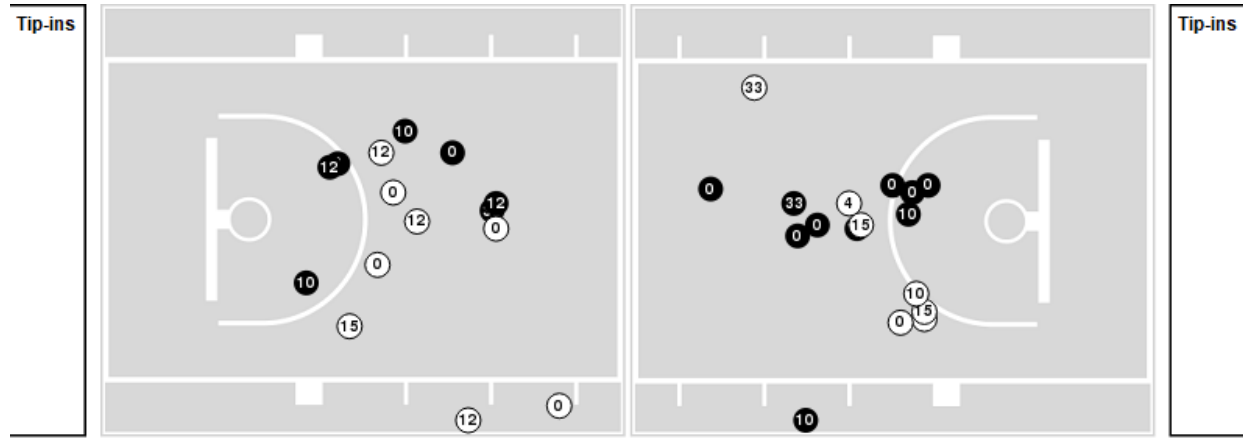

Blow Up Chart

● Made ○ Missed N - Player Number

Pepperdine	M/A	%
Field Goals	24/57	42
2 Points	21/45	47
3 Points	3/12	25
Free Throws	8/12	67

Pepperdine	M/A	%
Points in the Paint	32 (16 / 29)	55
Fast Break Points	2 (1/1)	100
Second Chance Points	8 (5/8)	62
Effective FG%	45