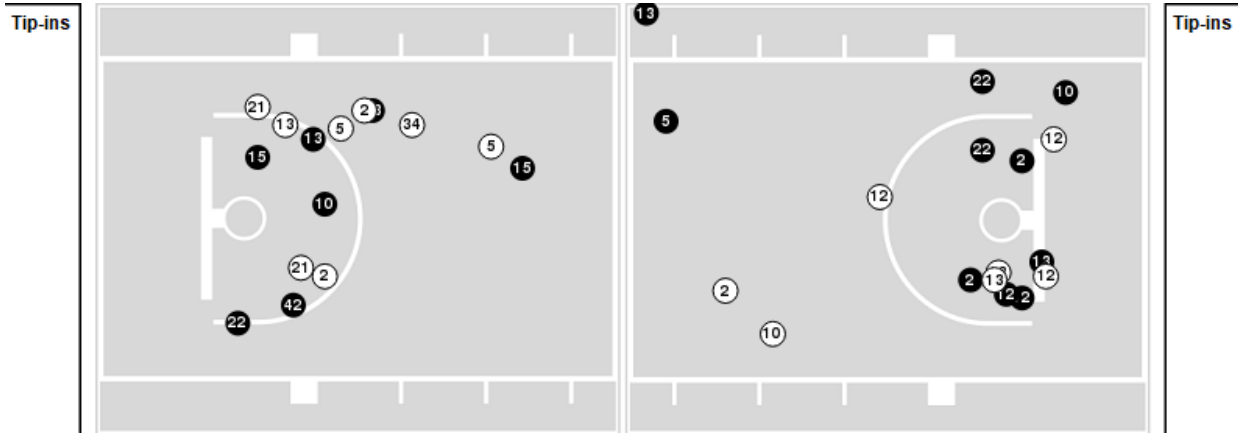

Blow Up Chart

● Made ○ Missed N - Player Number

BYU	M/A	%
Field Goals	25/59	42
2 Points	20/44	45
3 Points	5/15	33
Free Throws	14/18	78

BYU	M/A	%
Points in the Paint	32 (16 / 31)	52
Fast Break Points	19 (12/14)	86
Second Chance Points	6 (4/12)	33
Effective FG%	47