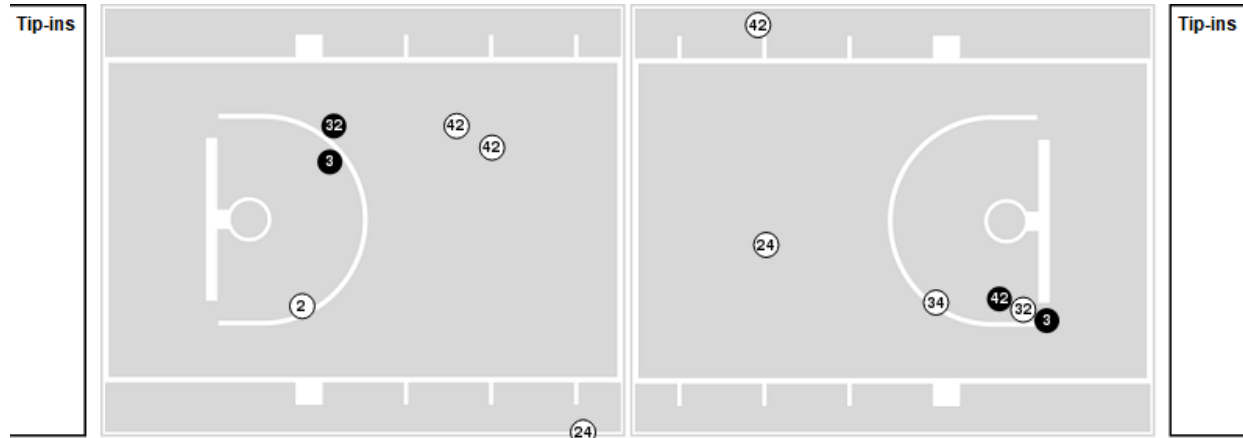

Officials: Charles Gonzalez, Tyler Trimble, InFini Robinson

Players => 0, 1, 2, 3, 4, 5, 10, 11, 13, 20, 24, 30, 31, 32, 34, 42 FG Types=>AllResults=>All

Loyola Marymount

All Field Goals

Blow Up Chart

● Made ○ Missed N - Player Number