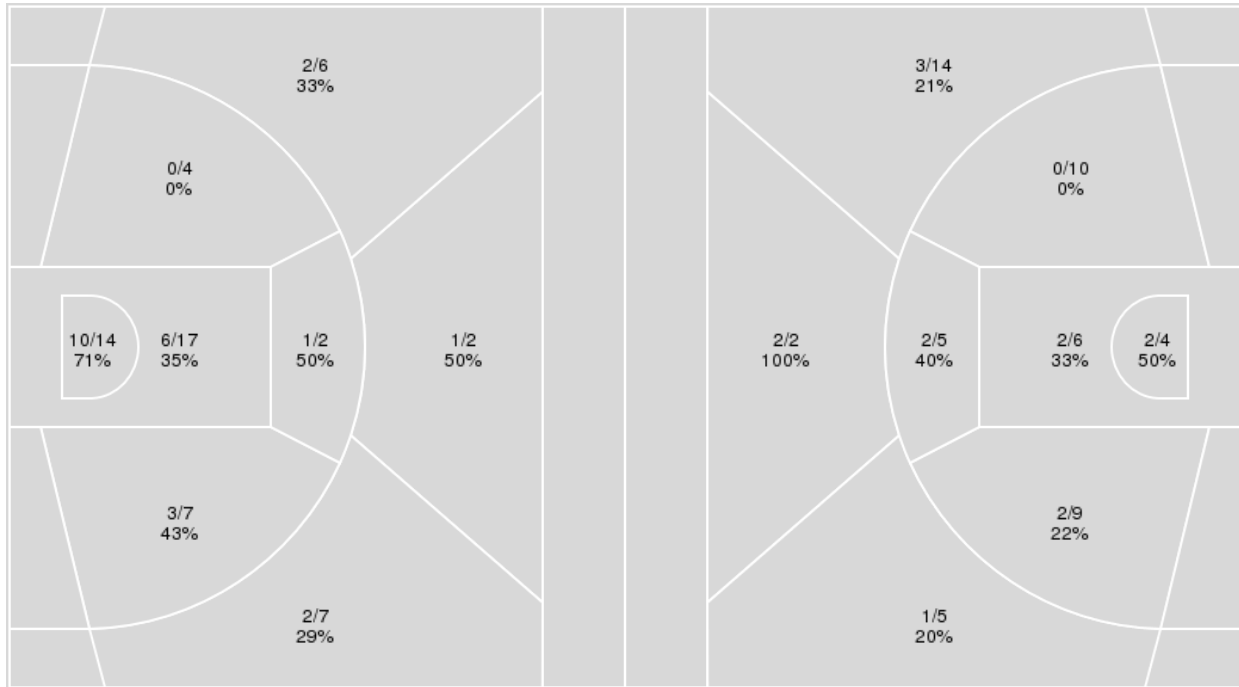

Officials: Charles Gonzalez, Tyler Trimble, InFini Robinson

{ Players => 1, 2, 3, 4, 5, 10, 11, 12, 13, 14, 15, 21, 22, 32, 34, 42; } FG
Types => All; Results => All;

{ Players => 0, 1, 2, 3, 4, 5, 10, 11, 13, 20, 24, 30, 31, 32, 34, 42; } FG
Types => All; Results => All;

BYU

Loyola Marymount

BYU	M/A	%
Field Goals	25/59	42
2 Points	20/44	45
3 Points	5/15	33
Free Throws	14/18	78

Loyola Marymount	M/A	%
Field Goals	14/55	25
2 Points	8/34	24
3 Points	6/21	29
Free Throws	16/17	94