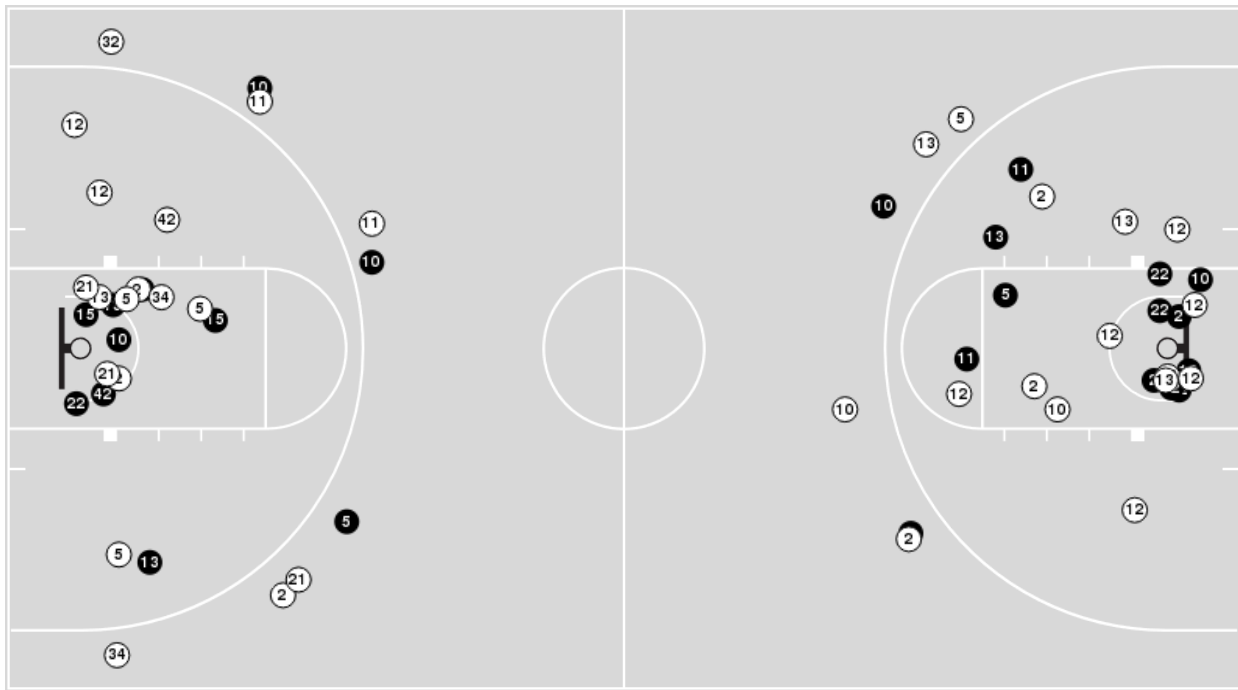

Officials: Charles Gonzalez, Tyler Trimble, InFini Robinson

Players => 1, 2, 3, 4, 5, 10, 11, 12, 13, 14, 15, 21, 22, 32, 34, 42FG Types=>AllResults=>All

BYU

All Field Goals