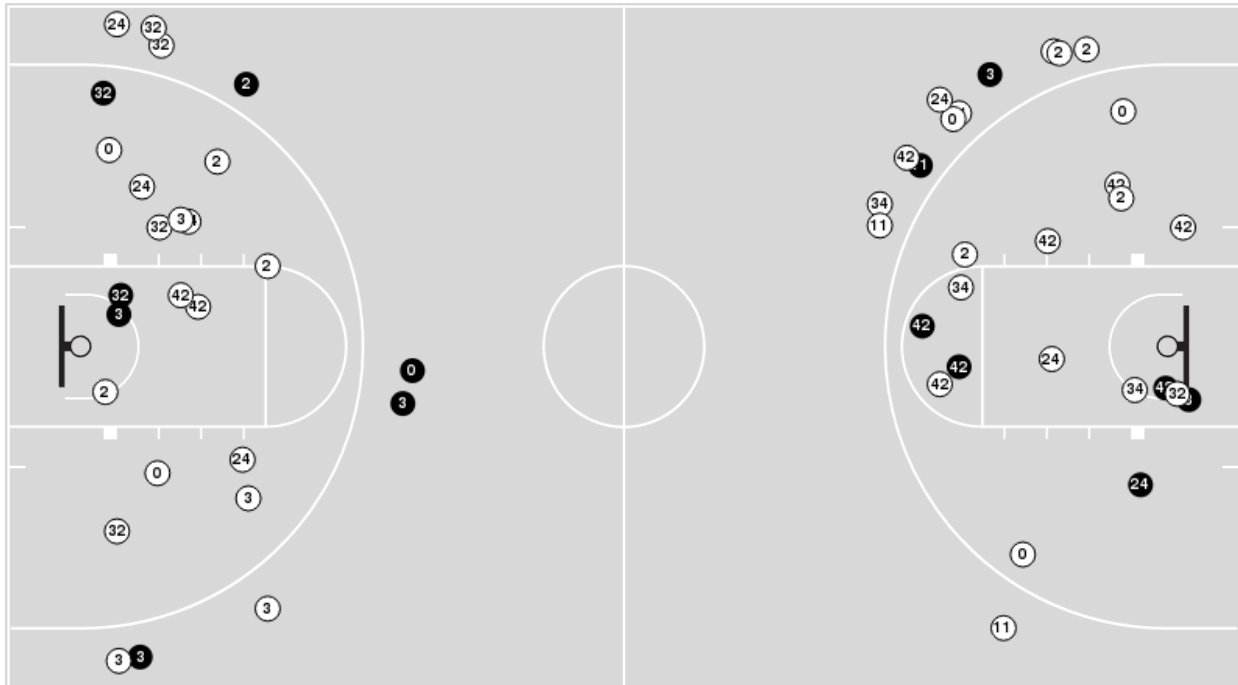

Officials: Charles Gonzalez, Tyler Trimble, InFini Robinson

Players => 0, 1, 2, 3, 4, 5, 10, 11, 13, 20, 24, 30, 31, 32, 34, 42 FG Types=>AllResults=>All

Loyola Marymount

All Field Goals