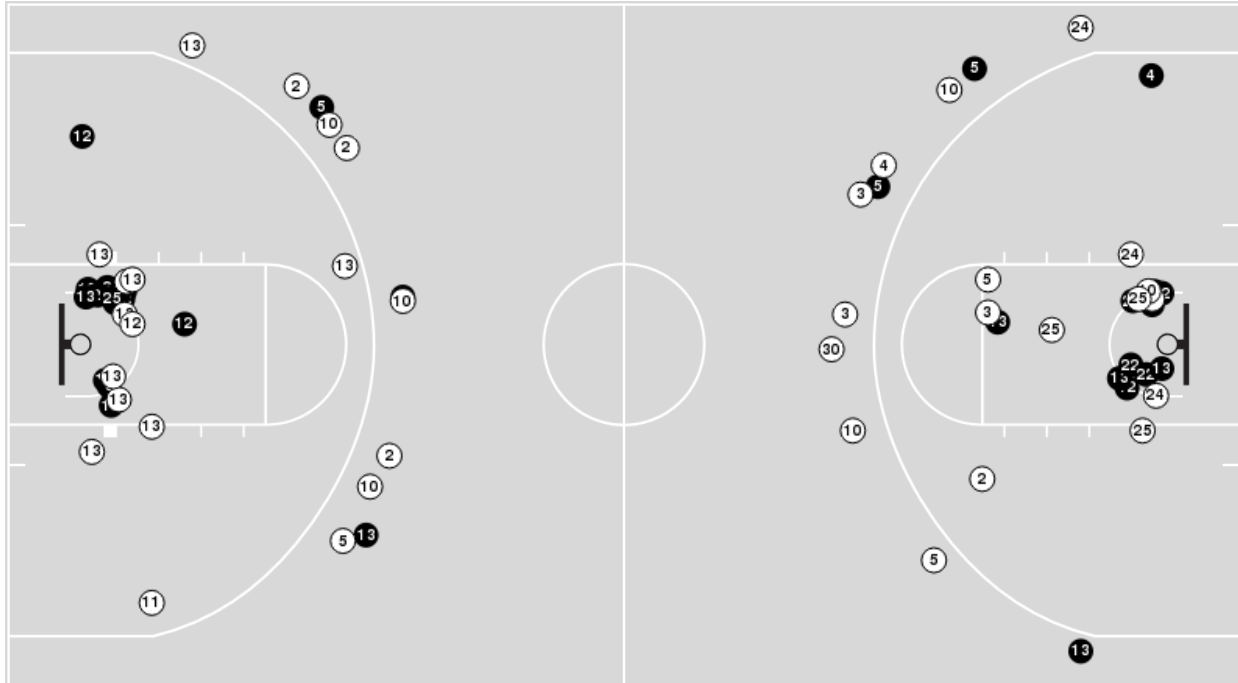

Officials: Michael Price, Ashley Ellis, Teresa Turner

Players => 1, 2, 3, 4, 5, 10, 11, 12, 13, 20, 21, 22, 24, 25, 30, 32, 33, 34, 42FG Types=>AllResults=>All

BYU

All Field Goals