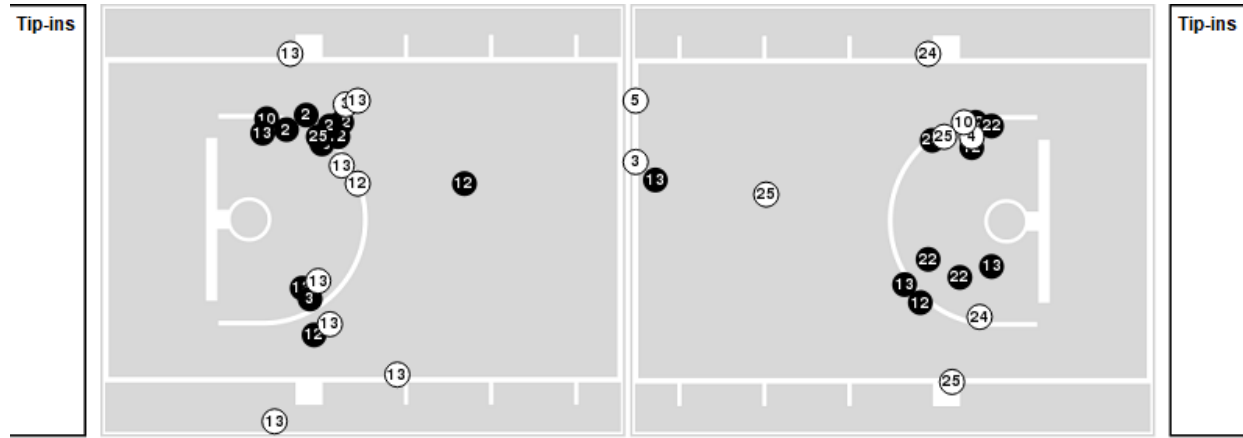

Blow Up Chart

● Made ○ Missed N - Player Number

BYU	M/A	%
Field Goals	31/68	46
2 Points	25/46	54
3 Points	6/22	27
Free Throws	8/15	53

BYU	M/A	%
Points in the Paint	46 (23 / 36)	64
Fast Break Points	10 (5/6)	83
Second Chance Points	22 (12/22)	55
Effective FG%	50