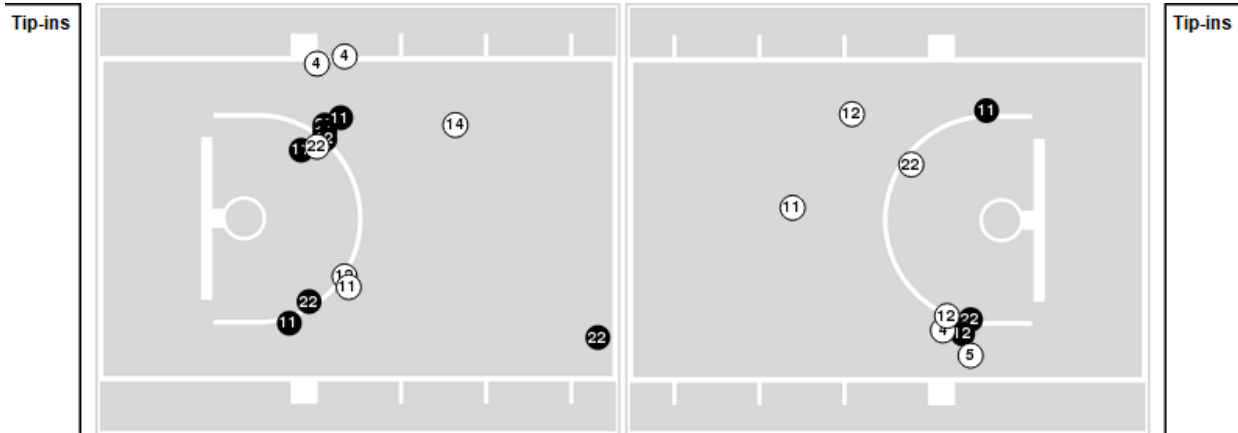

Officials: Michael Price, Ashley Ellis, Teresa Turner

Players => 1, 2, 4, 5, 10, 11, 12, 13, 14, 20, 21, 22, 24, 32, 50, 55FG Types=>AllResults=>All

San Francisco

All Field Goals

Blow Up Chart

● Made ○ Missed N - Player Number