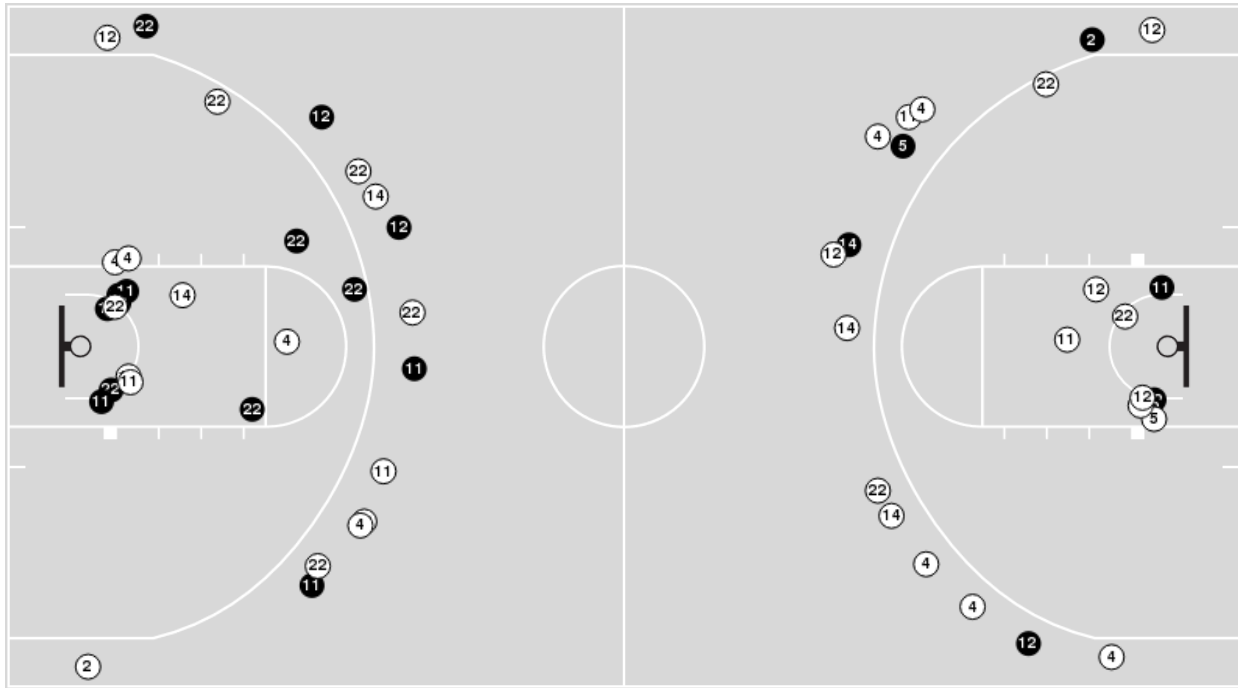

Officials: Michael Price, Ashley Ellis, Teresa Turner

Players => 1, 2, 4, 5, 10, 11, 12, 13, 14, 20, 21, 22, 24, 32, 50, 55FG Types=>AllResults=>All

San Francisco

All Field Goals