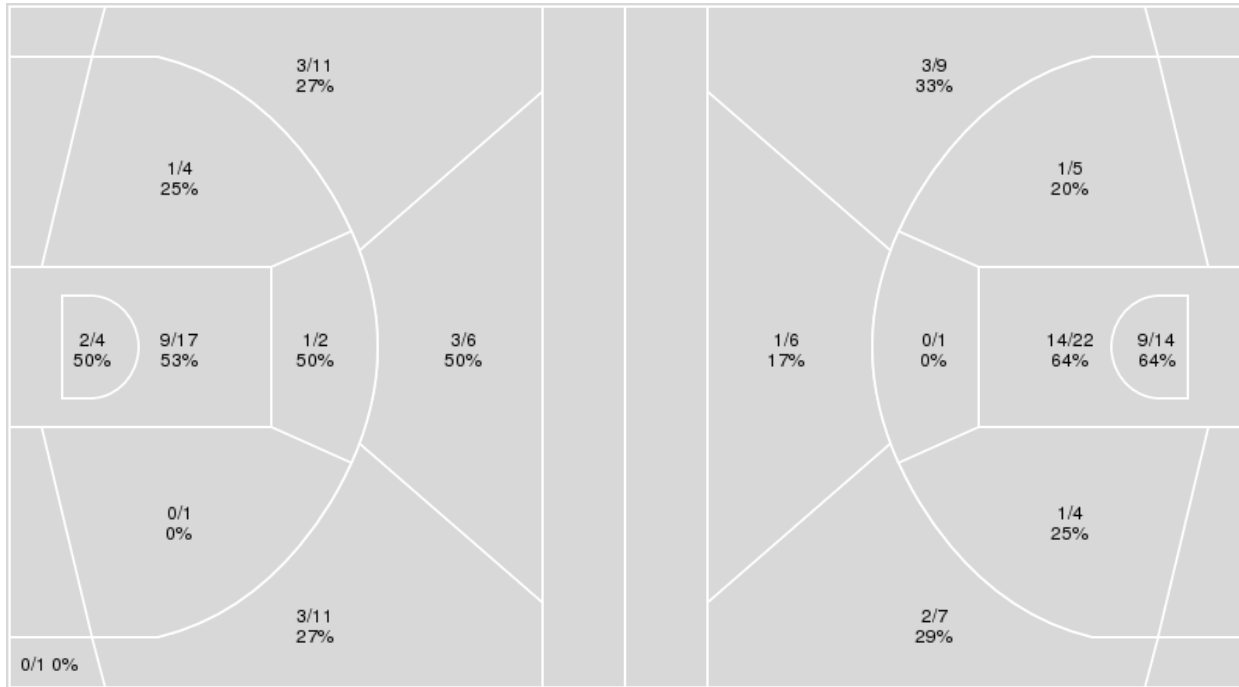

BYU at San Francisco

01/06/22 War Memorial at the Sobrato Center, San Francisco
2021-22 Women's Basketball

Game Time: 6:00 PM
Game Duration: 1:36
Attendance: 171

Officials: Michael Price, Ashley Ellis, Teresa Turner

{ Players => 1, 2, 4, 5, 10, 11, 12, 13, 14, 20, 21, 22, 24, 32, 50, 55; }
FG Types => All; Results => All;

{ Players => 1, 2, 3, 4, 5, 10, 11, 12, 13, 20, 21, 22, 24, 25, 30, 32, 33, 34, 42; } FG Types => All; Results => All;

San Francisco

BYU

San Francisco	M/A	%
Field Goals	22/57	39
2 Points	13/28	46
3 Points	9/29	31
Free Throws	11/17	65

BYU	M/A	%
Field Goals	31/68	46
2 Points	25/46	54
3 Points	6/22	27
Free Throws	8/15	53