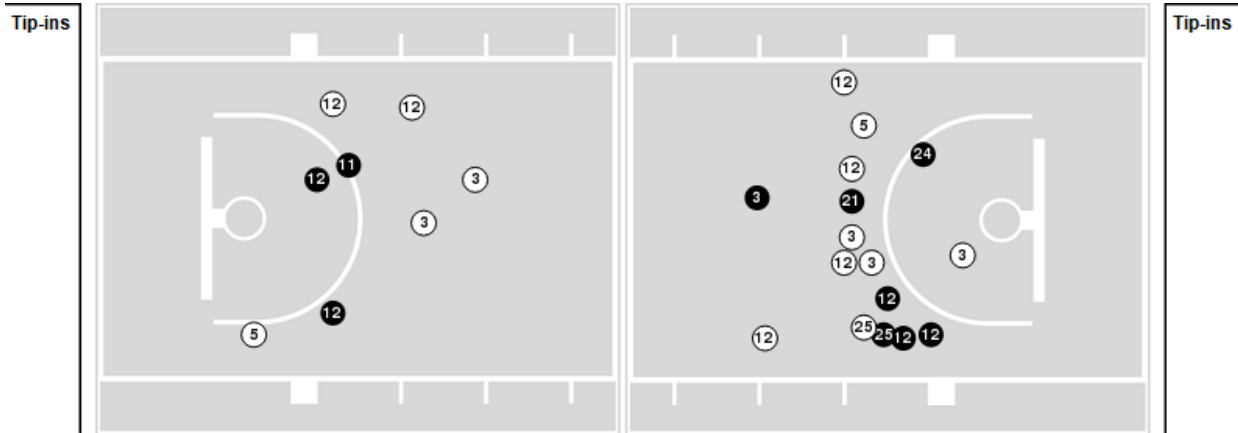

Blow Up Chart

● Made   ○ Missed   N - Player Number

BYU	M/A	%
Field Goals	17/51	33
2 Points	12/34	35
3 Points	5/17	29
Free Throws	10/14	71

BYU	M/A	%
Points in the Paint	20 (10 / 25)	40
Fast Break Points	1 (1/2)	50
Second Chance Points	5 (2/7)	29
Effective FG%	38