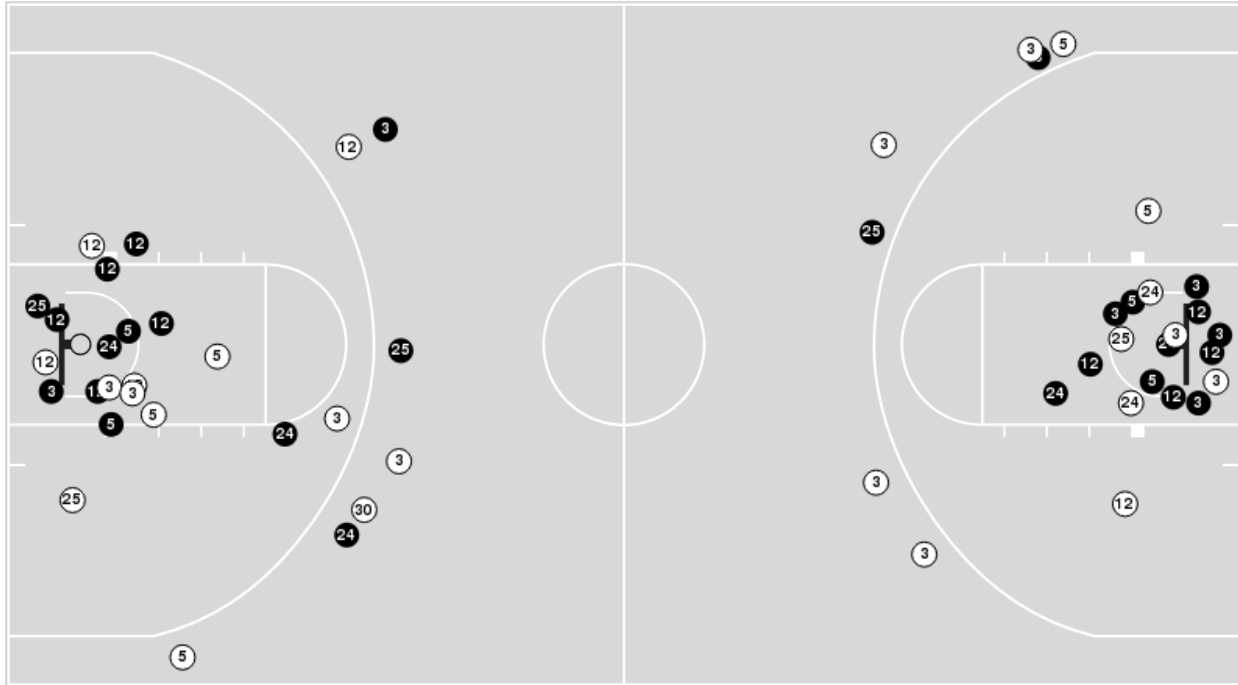

Players => 0, 1, 3, 4, 5, 10, 11, 12, 13, 15, 20, 21, 24, 25, 30, 31 FG Types=>All Results=>All

BYU

All Field Goals