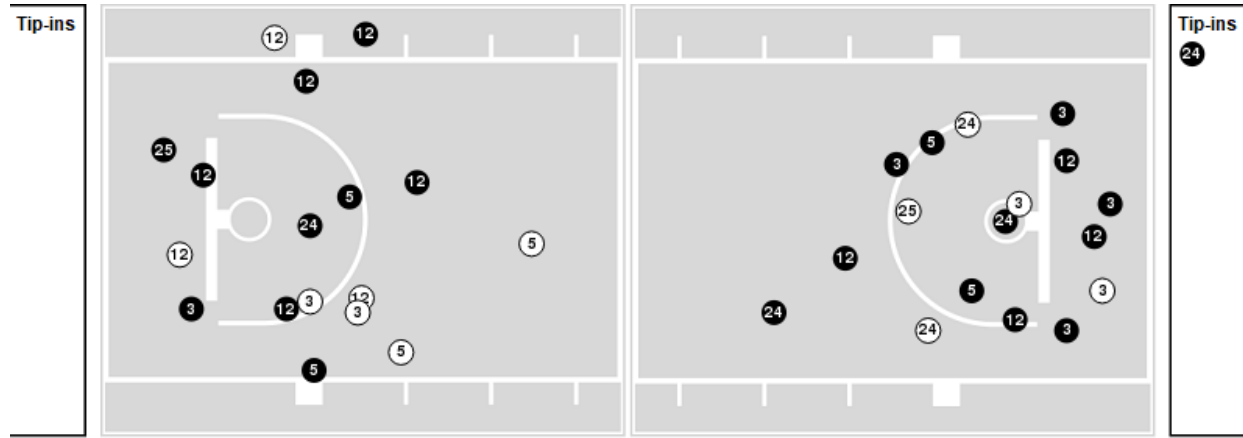

Blow Up Chart

● Made ○ Missed N - Player Number

BYU	M/A	%
Field Goals	28/53	53
2 Points	23/39	59
3 Points	5/14	36
Free Throws	15/22	68

BYU	M/A	%
Points in the Paint	42 (21 / 32)	66
Fast Break Points	13 (6/6)	100
Second Chance Points	8 (5/6)	83
Effective FG%	58