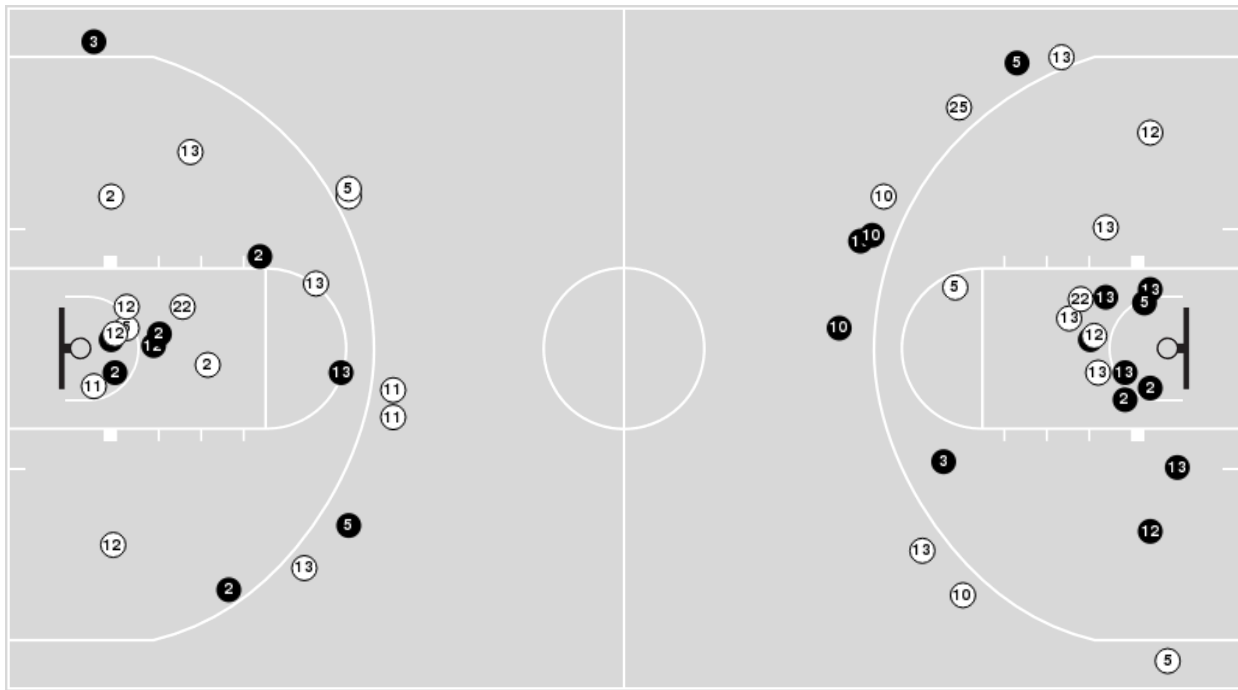

Gonzaga at BYU

02/19/22 Marriott Center, Provo
2021-22 Women's Basketball

Game Time: 2:00 PM
Game Duration: 1:50
Attendance: 6,289

Officials: Richard Waters, Sha'Rae Mitchell, Brian Woods

Players => 1, 2, 3, 4, 5, 10, 11, 12, 13, 20, 21, 22, 24, 25, 30, 32, 33, 34, 42FG Types=>AllResults=>All

BYU

All Field Goals