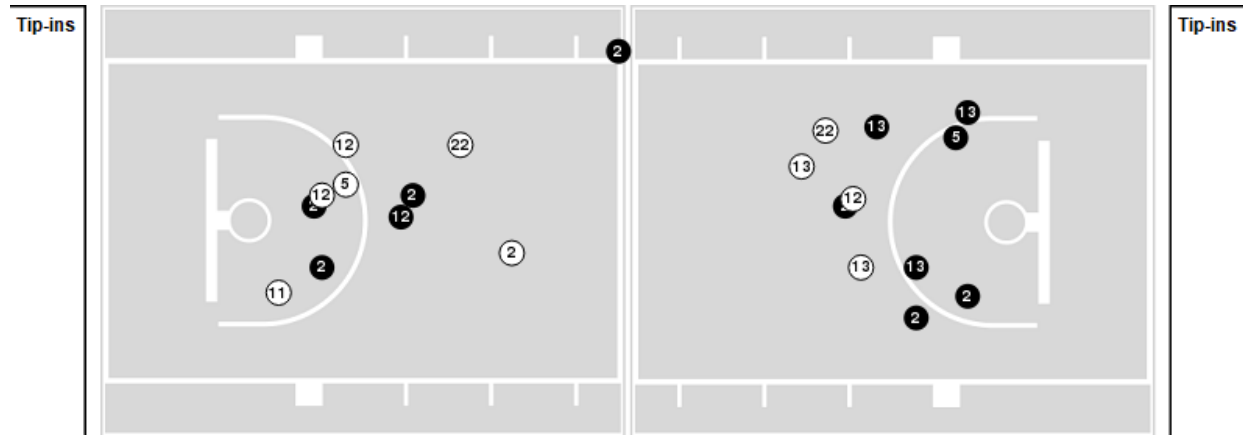

Blow Up Chart

● Made   ○ Missed   N - Player Number

BYU	M/A	%
Field Goals	23/51	45
2 Points	17/34	50
3 Points	6/17	35
Free Throws	11/16	69

BYU	M/A	%
Points in the Paint	22 (11 / 21)	52
Fast Break Points	9 (5/5)	100
Second Chance Points	6 (3/10)	30
Effective FG%	51