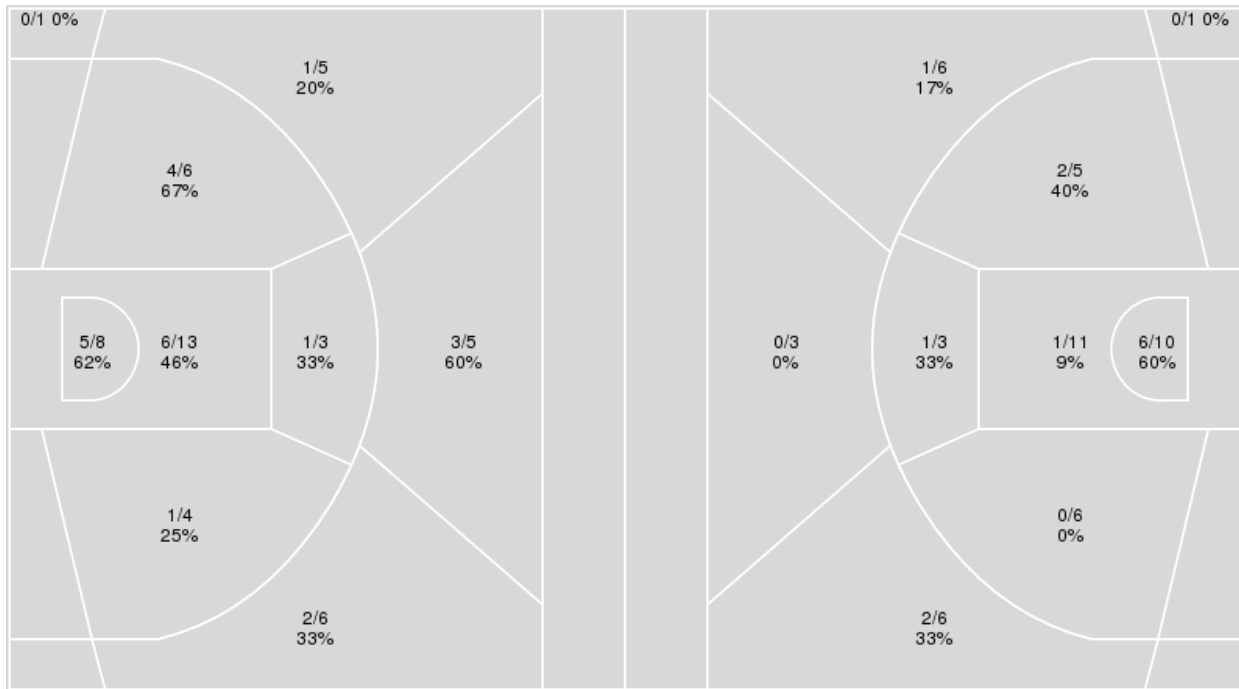

Gonzaga at BYU

02/19/22 Marriott Center, Provo
2021-22 Women's Basketball

Game Time: 2:00 PM
Game Duration: 1:50
Attendance: 6,289

Officials: Richard Waters, Sha'Rae Mitchell, Brian Woods

{ Players => 1, 2, 3, 4, 5, 10, 11, 12, 13, 20, 21, 22, 24, 25, 30, 32, 33, 34, 42;} FG Types => All; Results => All;

{ Players => 0, 1, 3, 4, 5, 10, 11, 12, 13, 14, 15, 24, 33, 35, 44;} FG Types => All; Results => All;

BYU

Gonzaga

BYU	M/A	%
Field Goals	23/51	45
2 Points	17/34	50
3 Points	6/17	35
Free Throws	11/16	69

Gonzaga	M/A	%
Field Goals	13/51	25
2 Points	10/35	29
3 Points	3/16	19
Free Throws	10/17	59