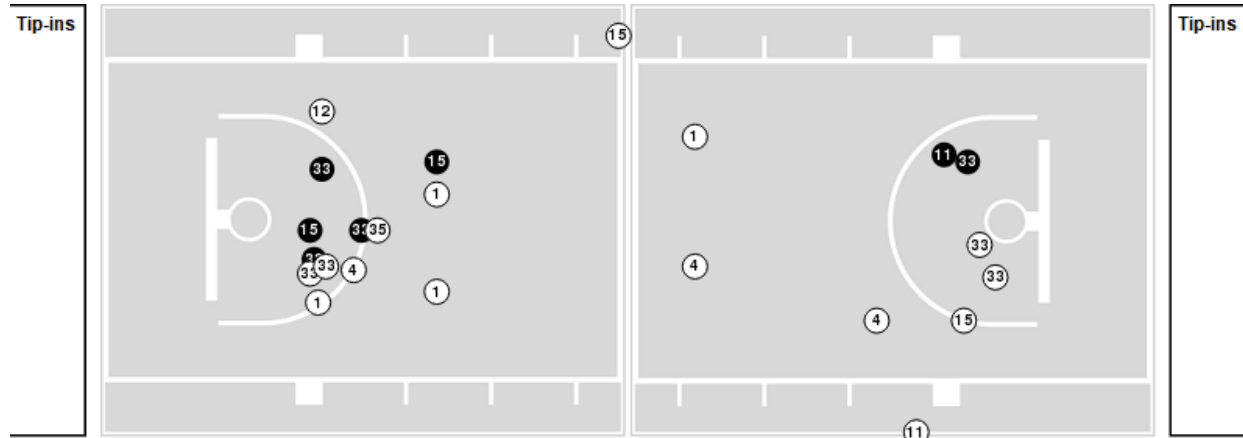

Blow Up Chart

● Made ○ Missed N - Player Number

Gonzaga	M/A	%
Field Goals	13/51	25
2 Points	10/35	29
3 Points	3/16	19
Free Throws	10/17	59

Gonzaga	M/A	%
Points in the Paint	14 (7 / 21)	33
Fast Break Points	6 (4/5)	80
Second Chance Points	8 (3/12)	25
Effective FG%	28