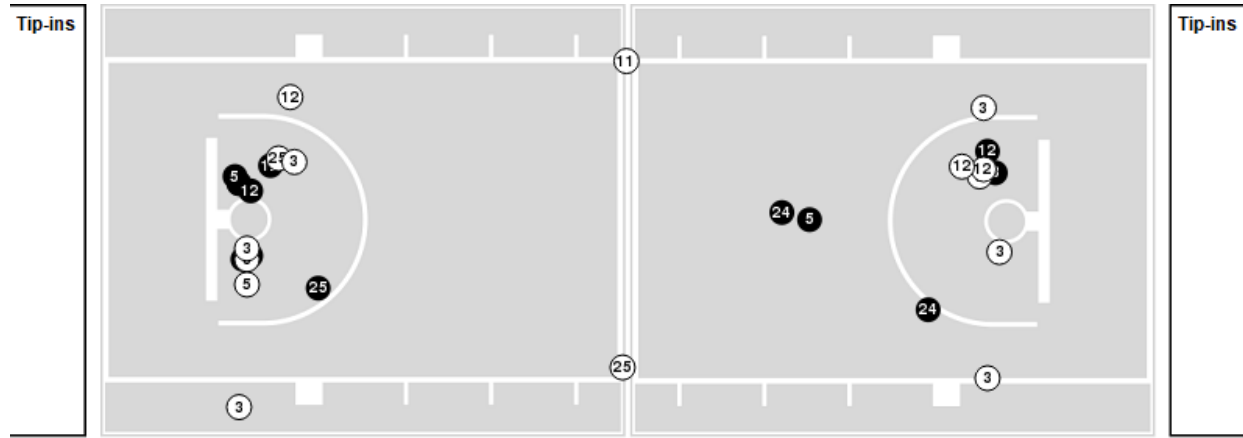

Blow Up Chart

● Made ○ Missed N - Player Number

BYU	M/A	%
Field Goals	23/61	38
2 Points	15/32	47
3 Points	8/29	28
Free Throws	5/9	56

BYU	M/A	%
Points in the Paint	26 (13 / 26)	50
Fast Break Points	0 (0/0)	0
Second Chance Points	15 (7/11)	64
Effective FG%	44