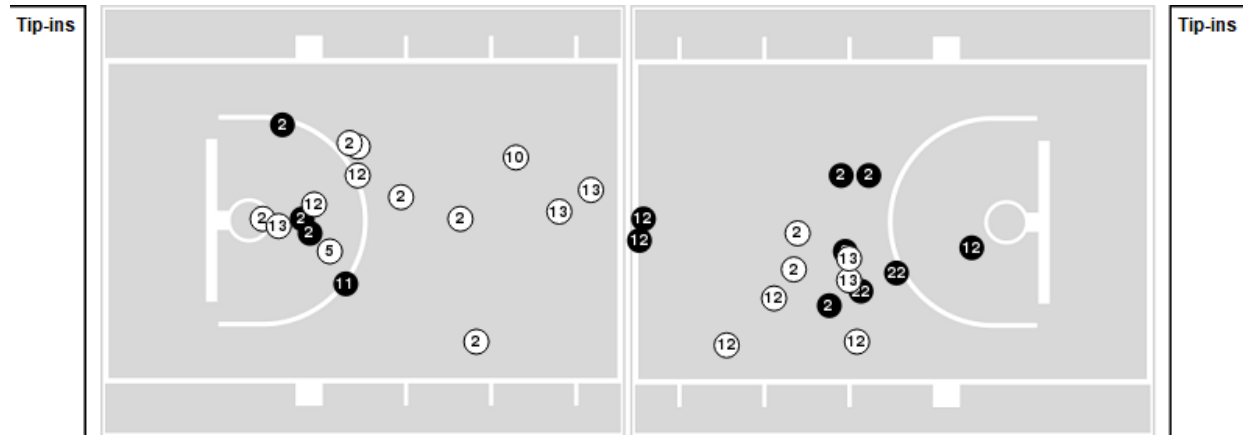

Blow Up Chart

● Made ○ Missed N - Player Number

BYU	M/A	%
Field Goals	21/65	32
2 Points	16/42	38
3 Points	5/23	22
Free Throws	12/12	100

BYU	M/A	%
Points in the Paint	26 (13 / 33)	39
Fast Break Points	7 (5/5)	100
Second Chance Points	14 (9/13)	69
Effective FG%	36