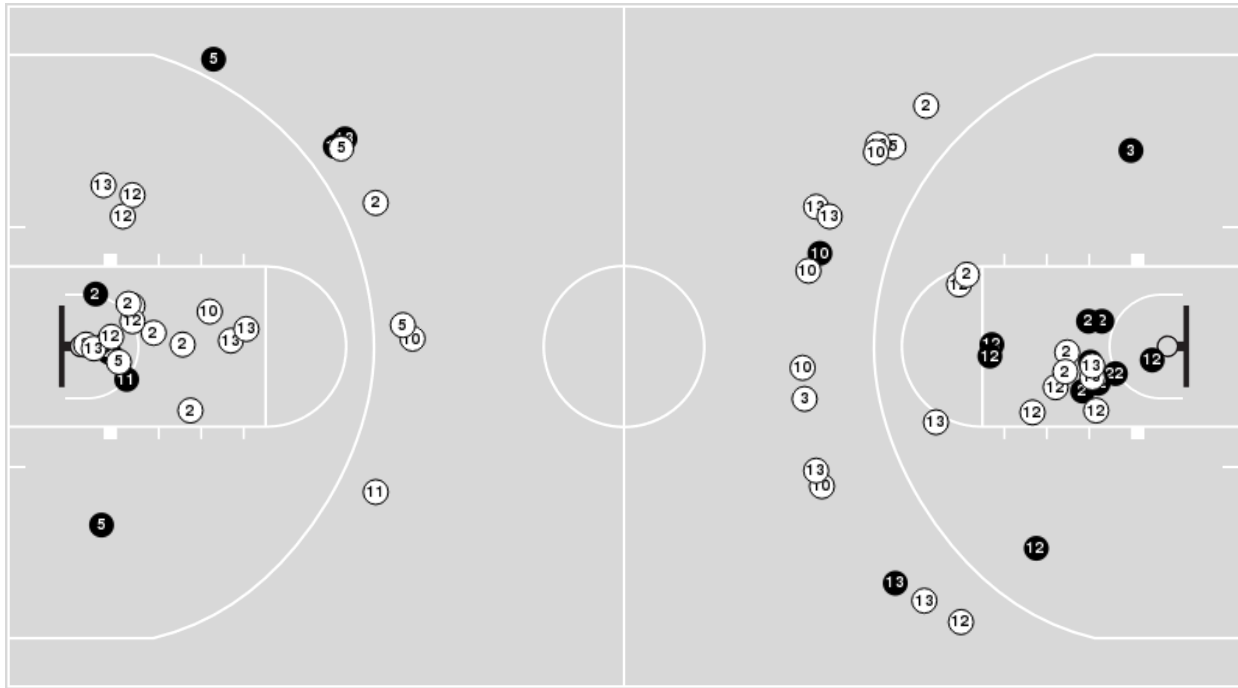

Gonzaga at BYU

03/08/22 Orleans Arena, Las Vegas
2021-22 Women's Basketball

Officials: Brenda Pantoja, Michol Murray, Tiffany Bird

Players => 1, 2, 3, 4, 5, 10, 11, 12, 13, 20, 21, 22, 24, 25, 30, 32, 33, 34, 42FG Types=>AllResults=>All

BYU

All Field Goals