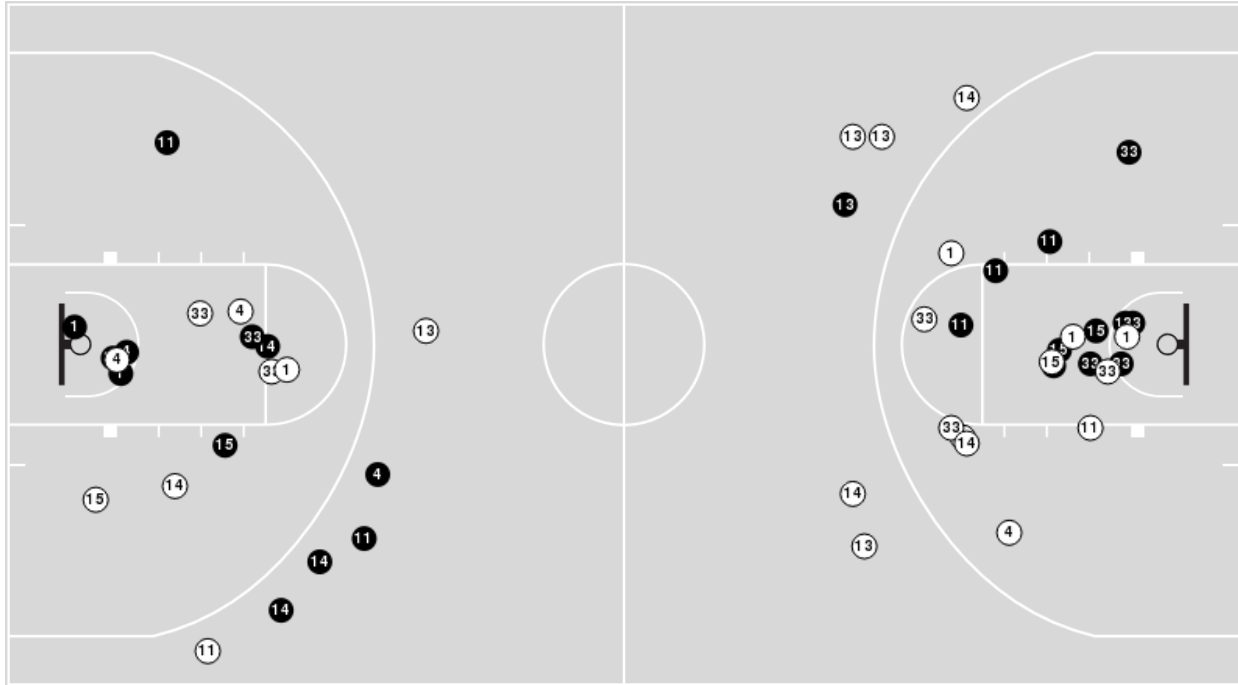

Gonzaga at BYU

03/08/22 Orleans Arena, Las Vegas
2021-22 Women's Basketball

Officials: Brenda Pantoja, Michol Murray, Tiffany Bird

Players => 0, 1, 3, 4, 5, 10, 11, 12, 13, 14, 15, 24, 33, 35, 44FG Types=>AllResults=>All

Gonzaga

All Field Goals