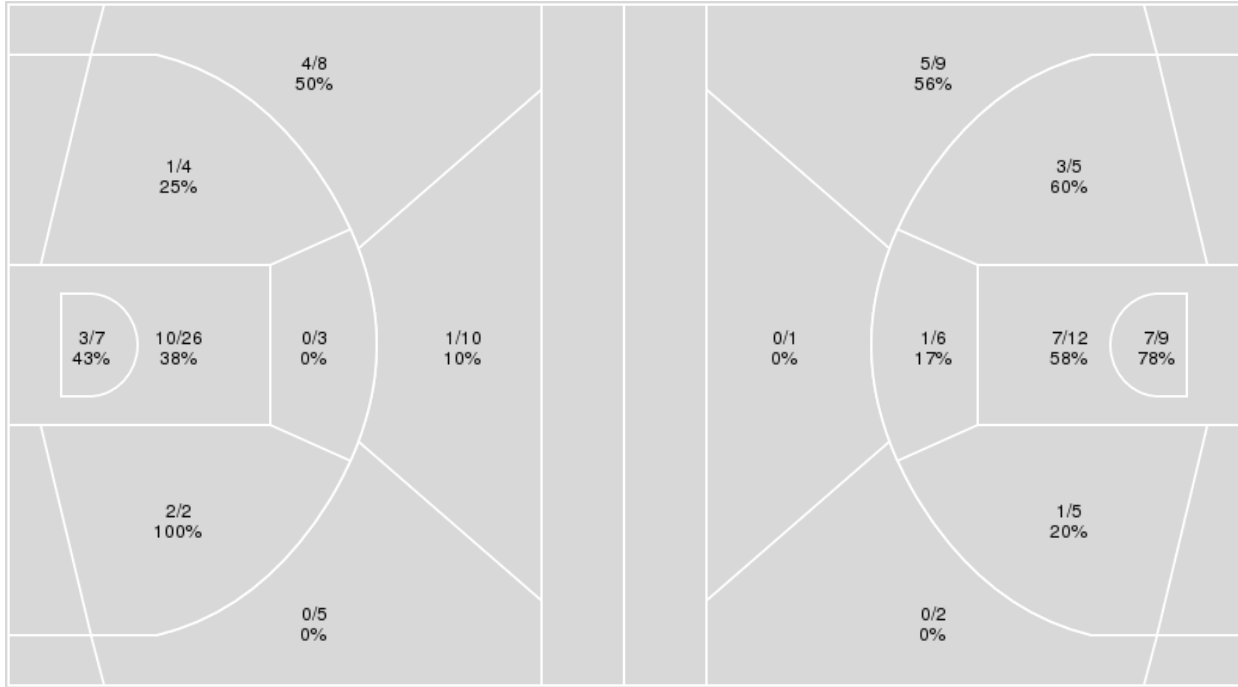

Gonzaga at BYU

03/08/22 Orleans Arena, Las Vegas
2021-22 Women's Basketball

Officials: Brenda Pantoja, Michol Murray, Tiffany Bird

{ Players => 1, 2, 3, 4, 5, 10, 11, 12, 13, 20, 21, 22, 24, 25, 30, 32, 33, 34, 42; } FG Types => All; Results => All;

{ Players => 0, 1, 3, 4, 5, 10, 11, 12, 13, 14, 15, 24, 33, 35, 44; } FG Types => All; Results => All;

BYU

Gonzaga

BYU	M/A	%
Field Goals	21/65	32
2 Points	16/42	38
3 Points	5/23	22
Free Throws	12/12	100

Gonzaga	M/A	%
Field Goals	24/49	49
2 Points	19/37	51
3 Points	5/12	42
Free Throws	18/22	82