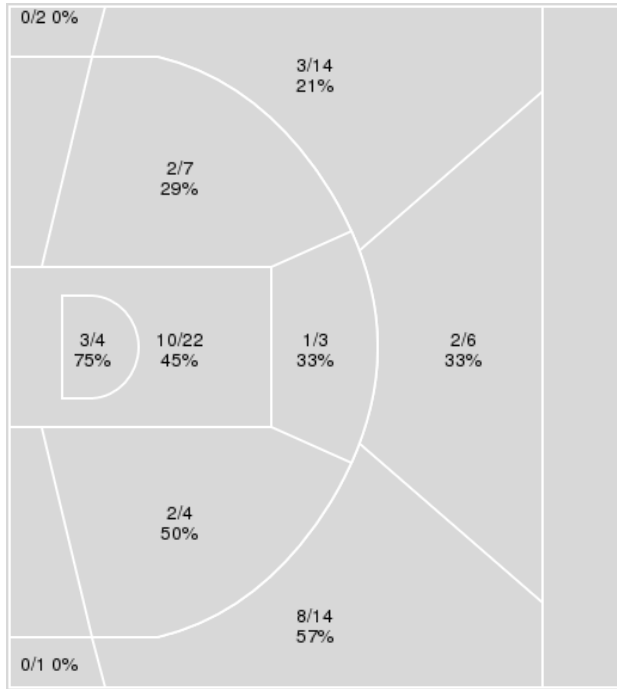

Lipscomb at BYU

11/09/21 Marriott Center, Provo
2021-22 Women's Basketball

Game Time: 4:00 PM
Game Duration: 1:54
Attendance: 468

Officials: Lisa Jones, Steve Belnap, Devaughn Brazier

{ Players => 1, 2, 3, 4, 5, 10, 11, 12, 13, 20, 21, 22, 24, 25, 30, 32, 33, 34, 42; } FG Types => All; Results => All;

Lipscomb

BYU

BYU	M/A	%
Field Goals	31/77	40
2 Points	18/40	45
3 Points	13/37	35
Free Throws	6/10	60

Lipscomb	M/A	%
Field Goals	18/57	32
2 Points	6/28	21
3 Points	12/29	41
Free Throws	10/14	71