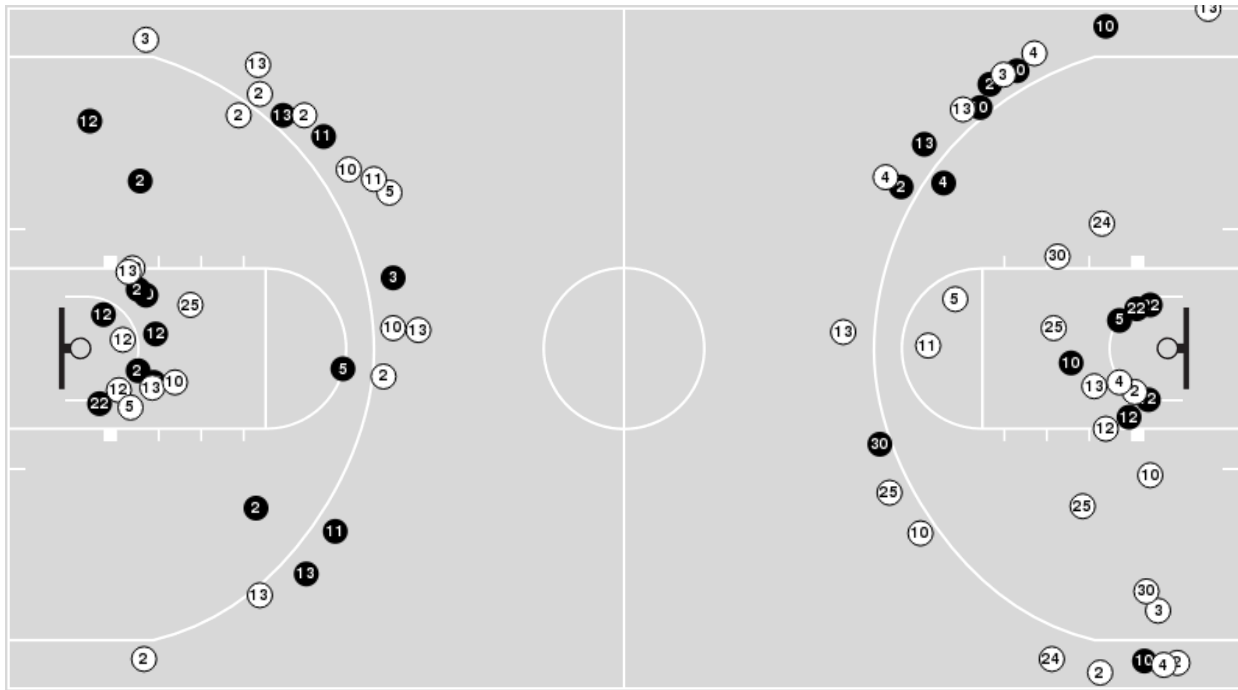

Lipscomb at BYU

11/09/21 Marriott Center, Provo
2021-22 Women's Basketball

Game Time: 4:00 PM
Game Duration: 1:54
Attendance: 468

Officials: Lisa Jones, Steve Belnap, Devaughn Brazier

Players => 1, 2, 3, 4, 5, 10, 11, 12, 13, 20, 21, 22, 24, 25, 30, 32, 33, 34, 42FG Types=>AllResults=>All

BYU

All Field Goals