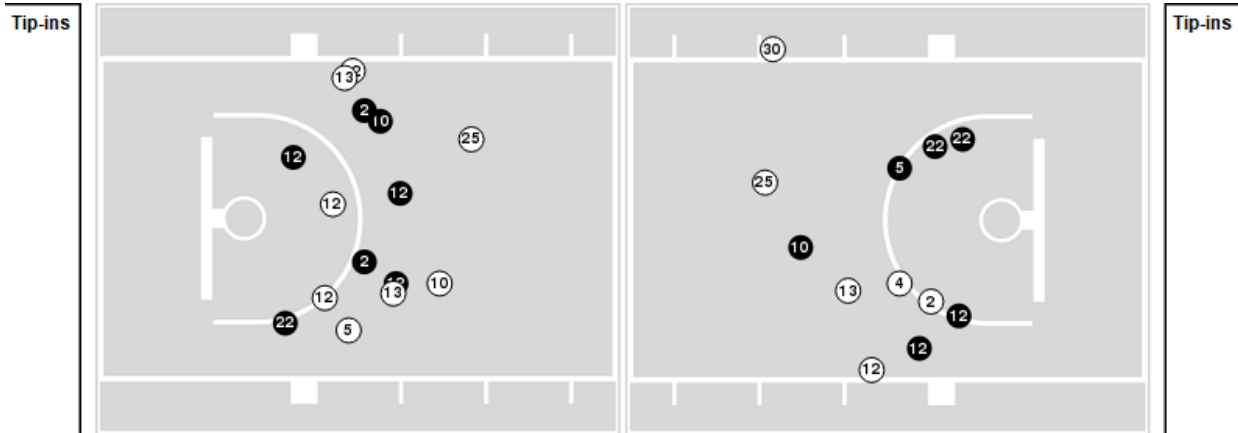

Blow Up Chart

● Made ○ Missed N - Player Number

BYU	M/A	%
Field Goals	31/77	40
2 Points	18/40	45
3 Points	13/37	35
Free Throws	6/10	60

BYU	M/A	%
Points in the Paint	26 (13 / 26)	50
Fast Break Points	3 (1/1)	100
Second Chance Points	13 (7/18)	39
Effective FG%	49