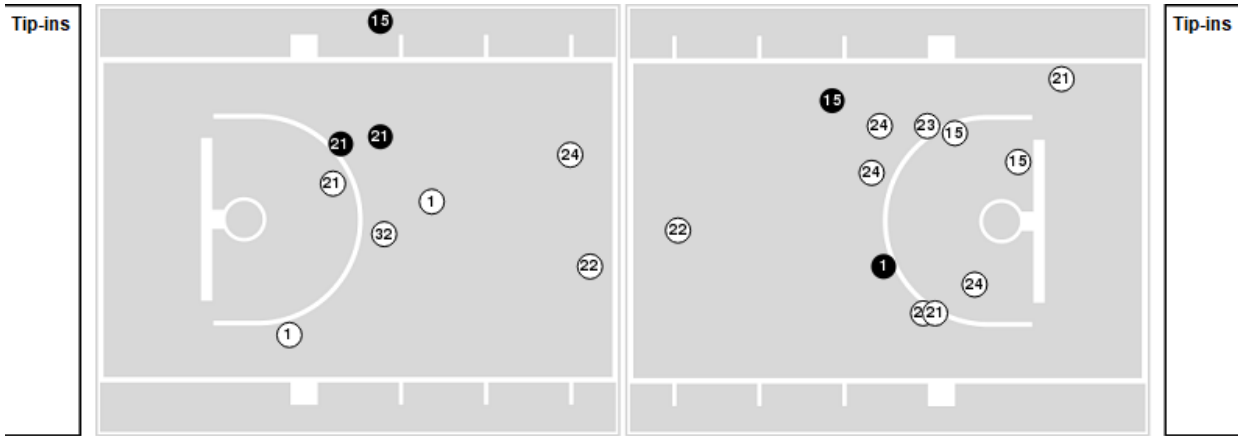

Blow Up Chart

N Made   **O** Missed   N - Player Number

Lipscomb	M/A	%
Field Goals	18/57	32
2 Points	6/28	21
3 Points	12/29	41
Free Throws	10/14	71

Lipscomb	M/A	%
Points in the Paint	8 (4 / 20)	20
Fast Break Points	2 (2/2)	100
Second Chance Points	3 (1/3)	33
Effective FG%	42