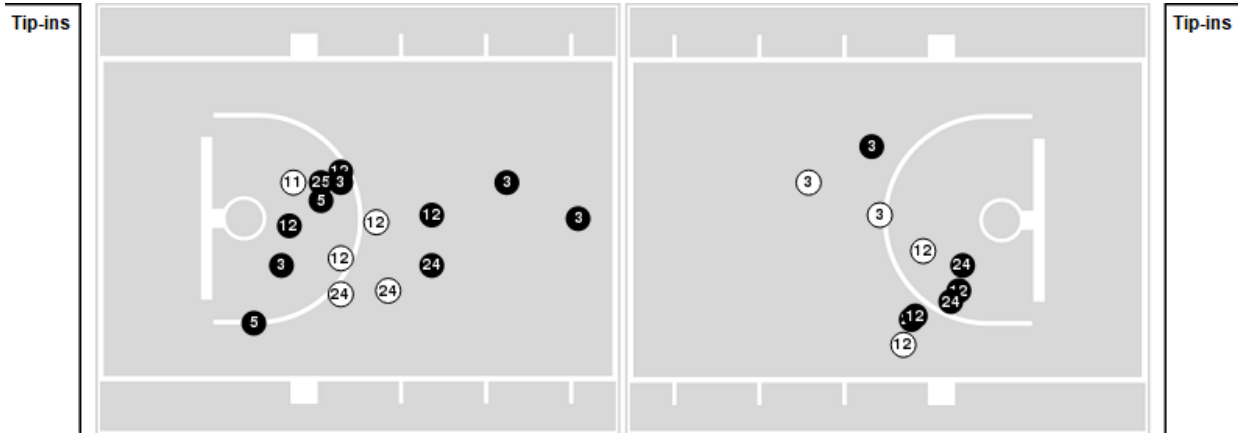

Blow Up Chart

● Made ○ Missed N - Player Number

BYU	M/A	%
Field Goals	28/52	54
2 Points	21/34	62
3 Points	7/18	39
Free Throws	3/6	50

BYU	M/A	%
Points in the Paint	34 (17 / 26)	65
Fast Break Points	15 (7/7)	100
Second Chance Points	11 (5/6)	83
Effective FG%	61