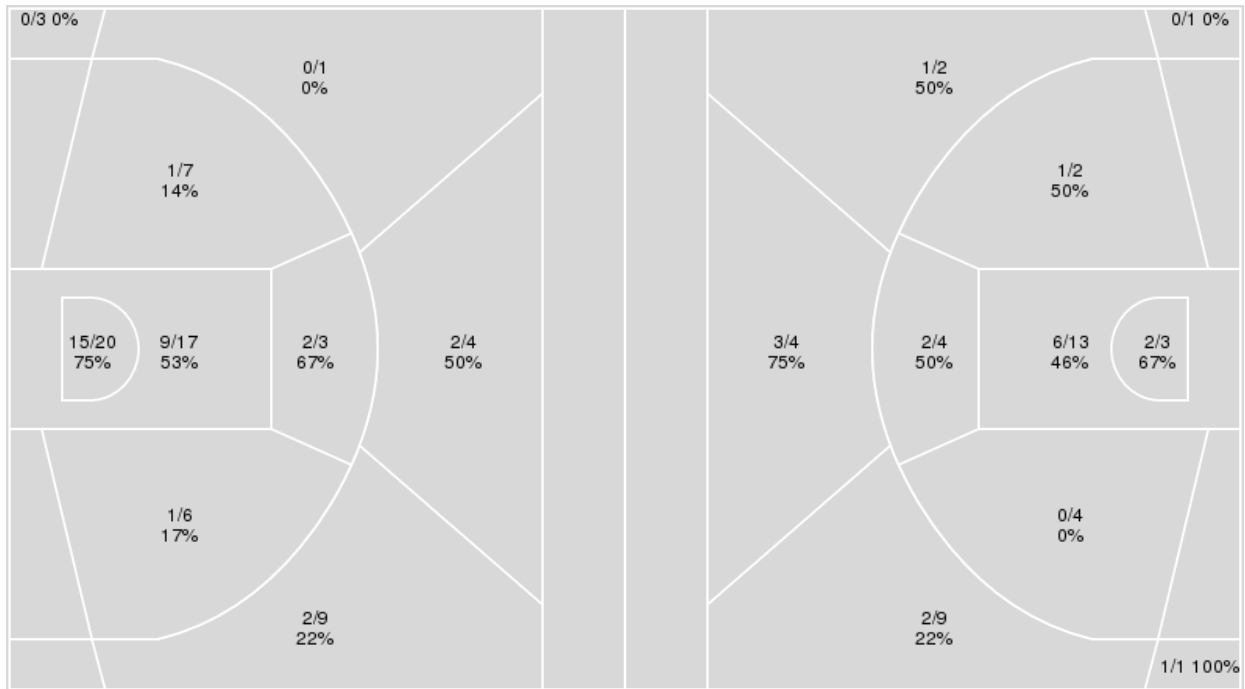

Officials: Marc Merritt, Lee Mullen, Juchell Wardlow

{ Players => 1, 2, 3, 4, 5, 10, 11, 12, 13, 20, 21, 22, 24, 25, 30, 32, 33, 34, 42;} FG Types => All; Results => All;

{ Players => 0, 1, 2, 3, 4, 11, 20, 21, 22, 24, 31, 32, 34, 35, 42;} FG Types => All; Results => All;

BYU

Loyola Marymount

BYU	M/A	%
Field Goals	32/70	46
2 Points	28/53	53
3 Points	4/17	24
Free Throws	9/13	69

Loyola Marymount	M/A	%
Field Goals	18/43	42
2 Points	11/26	42
3 Points	7/17	41
Free Throws	11/14	79