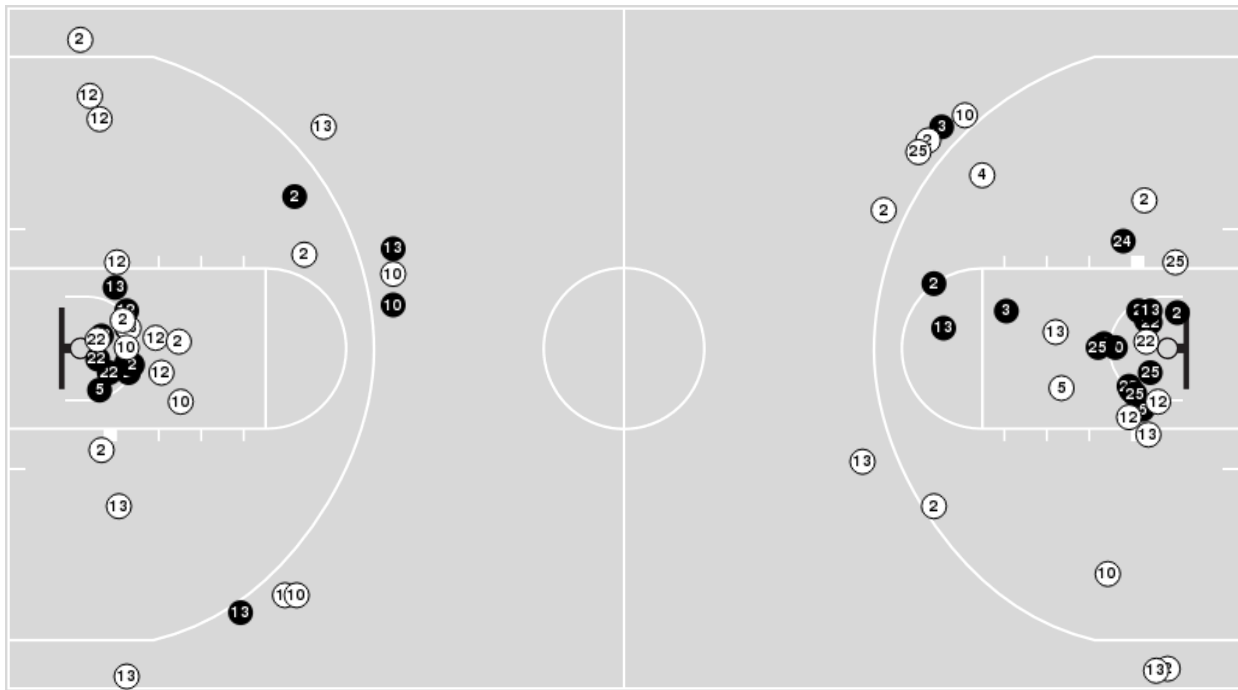

Officials: Marc Merritt, Lee Mullen, Juchell Wardlow

Players => 1, 2, 3, 4, 5, 10, 11, 12, 13, 20, 21, 22, 24, 25, 30, 32, 33, 34, 42FG Types=>AllResults=>All

BYU

All Field Goals