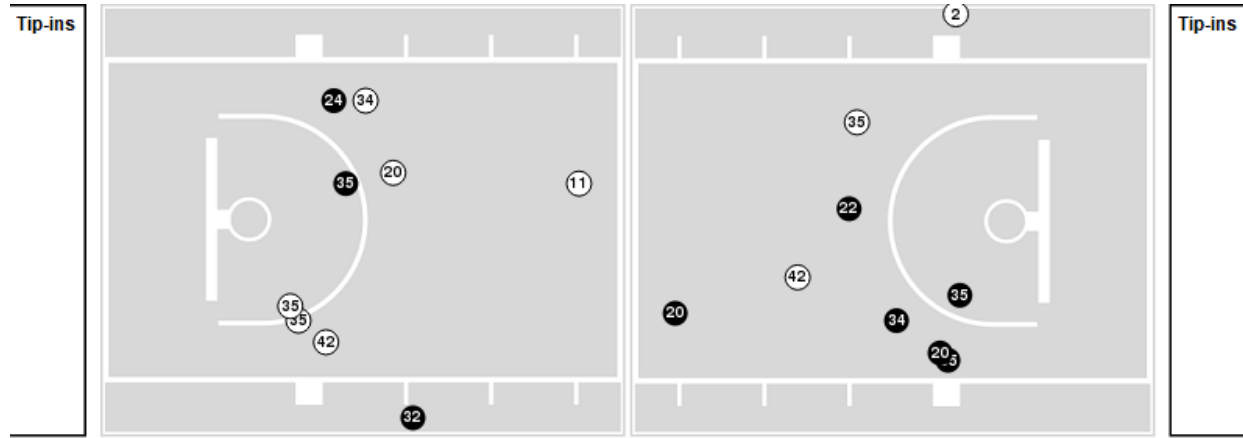

Blow Up Chart

● Made ○ Missed N - Player Number

Loyola Marymount	M/A	%
Field Goals	18/43	42
2 Points	11/26	42
3 Points	7/17	41
Free Throws	11/14	79

Loyola Marymount	M/A	%
Points in the Paint	16 (8 / 16)	50
Fast Break Points	2 (2/2)	100
Second Chance Points	5 (3/6)	50
Effective FG%	50