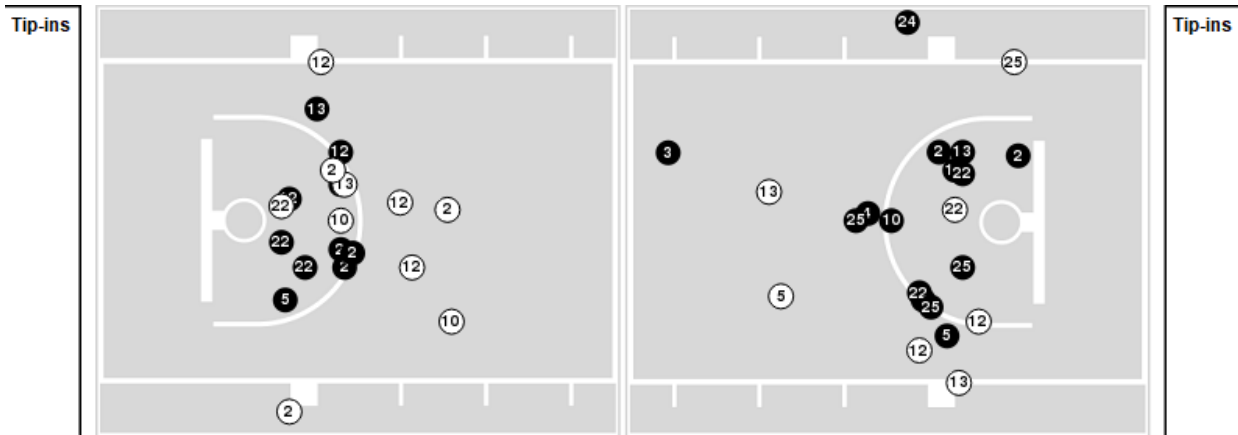

Blow Up Chart

● Made   ○ Missed   N - Player Number

BYU	M/A	%
Field Goals	32/70	46
2 Points	28/53	53
3 Points	4/17	24
Free Throws	9/13	69

BYU	M/A	%
Points in the Paint	48 (24 / 37)	65
Fast Break Points	8 (4/4)	100
Second Chance Points	17 (10/21)	48
Effective FG%	49