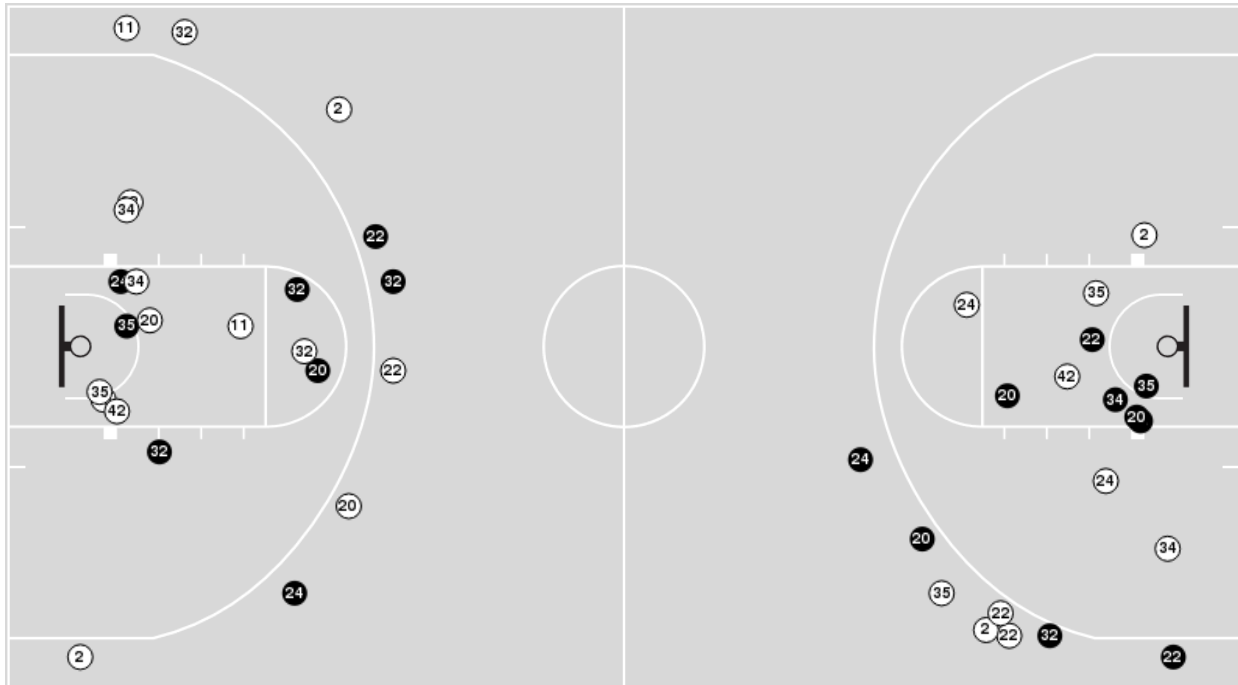

Players => 0, 1, 2, 3, 4, 11, 20, 21, 22, 24, 31, 32, 34, 35, 42FG Types=>AllResults=>All

Loyola Marymount

All Field Goals