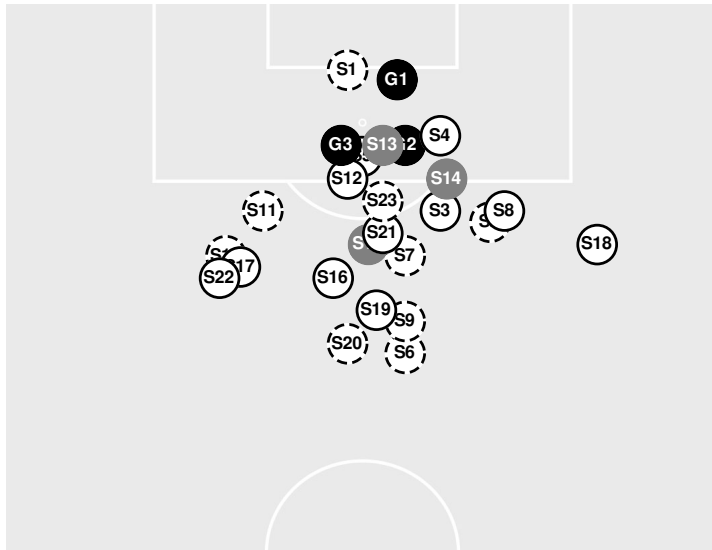

BILLIKENS

S Shot Off Target
S Shot On Target
S Blocked
G Goal / Own Goal

Shot Summary