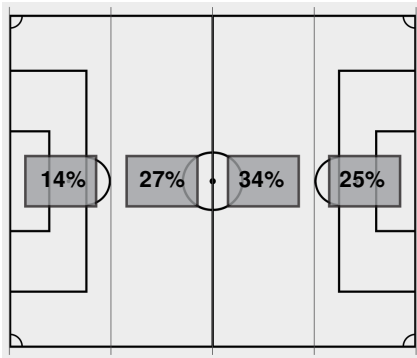

Offsides: Saint Louis 2, BYU 0.

Attacking Direction →

17	TOTAL SHOTS	26
9	SHOTS ON TARGET	14
11	SAVES	7
4	CORNERS	2
2	OFFSIDES	0
1	YELLOW CARDS	0
0	RED CARDS	0
41%	POSSESSION TOTAL	59%

← Attacking Direction