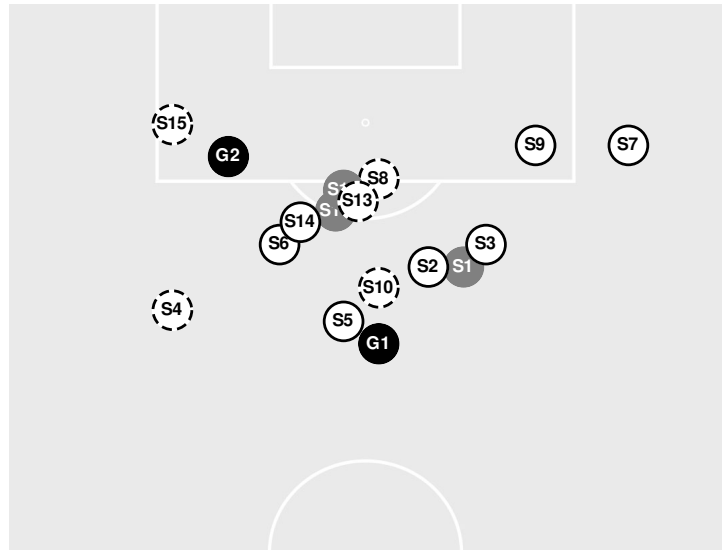

BILLIKENS

S Shot Off Target
S Shot On Target
S Blocked
G Goal / Own Goal

Shot Summary