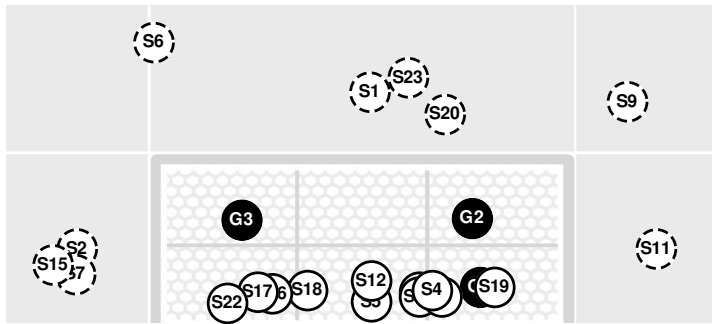

Saint Louis vs BYU

8/17/2023 South Field, Provo
2023-24 Women's Soccer

Officials: Brandon Marion, Karsten Gillwald, Taylor Poulsen, David Wright

Shots by Half Intervals		1st Half	2nd Half
Cougars		17	9
Billikens		7	10

Shot Chart

COUGARS