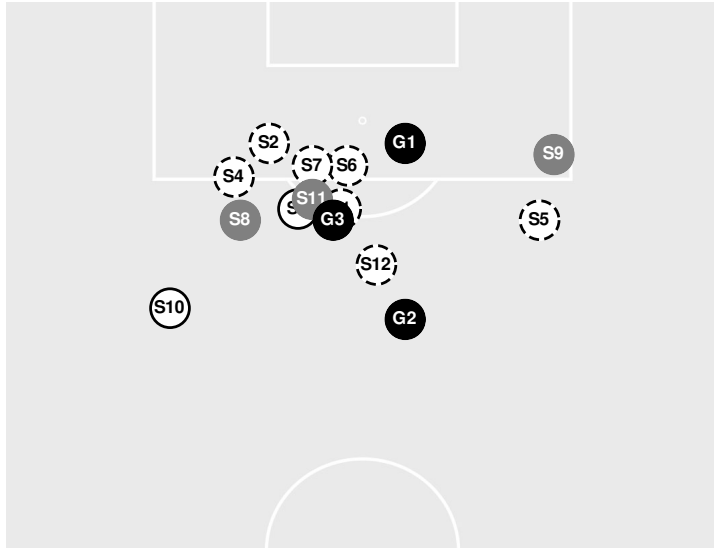

BRUINS

S Shot Off Target
S Shot On Target
S Blocked
G Goal / Own Goal

Shot Summary