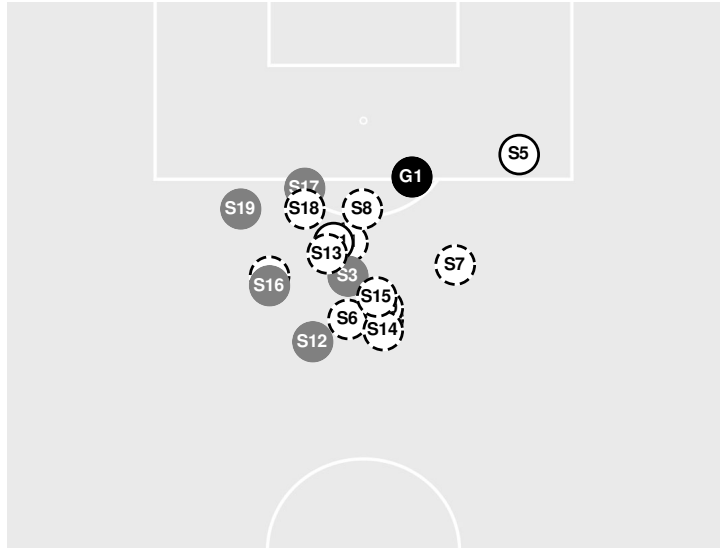

BRUINS

S Shot Off Target
S Shot On Target
S Blocked
G Goal / Own Goal

Shot Summary