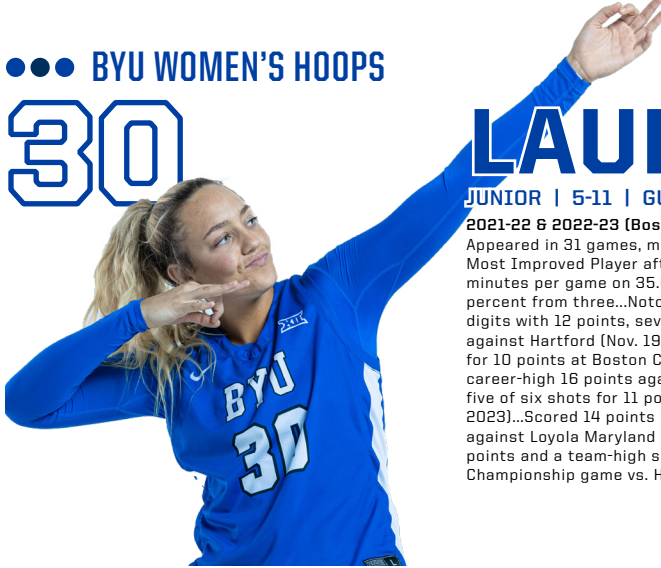

30

LAUREN DAVENPORT

JUNIOR | 5-11 | GUARD | IDAHO FALLS, IDAHO | BOSTON UNIVERSITY

2021-22 & 2022-23 (Boston University)
 Appeared in 31 games, making 14 starts...Named the team's Most Improved Player after averaging 5.9 points in 19.9 minutes per game on 35.6 percent shooting, including 30.3 percent from three...Notched her first-career game in double digits with 12 points, seven rebounds, and five assists against Hartford (Nov. 19, 2022)...Drained two three-pointers for 10 points at Boston College (Dec. 4, 2022)...Recorded a career-high 16 points against American (Jan. 8, 2023)...Made five of six shots for 11 points at Army West Point (Jan. 15, 2023)...Scored 14 points in the Patriot League Quarterfinals against Loyola Maryland (March 6, 2023)...Registered 12 points and a team-high six boards in the Patriot League Championship game vs. Holy Cross (March 12, 2023)