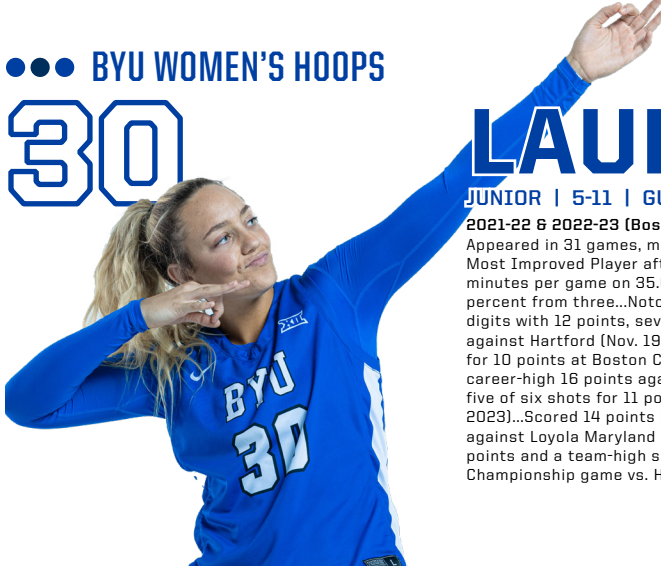

30

LAUREN DAVENPORT

JUNIOR | 5-11 | GUARD | IDAHO FALLS, IDAHO | BOSTON UNIVERSITY

2021-22 & 2022-23 (Boston University)
 Appeared in 31 games, making 14 starts...Named the team's Most Improved Player after averaging 5.9 points in 19.9 minutes per game on 35.6 percent shooting, including 30.3 percent from three...Notched her first-career game in double digits with 12 points, seven rebounds, and five assists against Hartford (Nov. 19, 2022)...Drained two three-pointers for 10 points at Boston College (Dec. 4, 2022)...Recorded a career-high 16 points against American (Jan. 8, 2023)...Made five of six shots for 11 points at Army West Point (Jan. 15, 2023)...Scored 14 points in the Patriot League Quarterfinals against Loyola Maryland (March 6, 2023)...Registered 12 points and a team-high six boards in the Patriot League Championship game vs. Holy Cross (March 12, 2023)