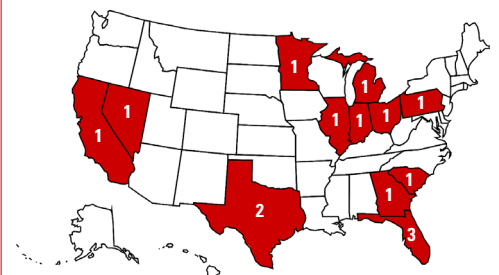

BULLDOGS BY STATE