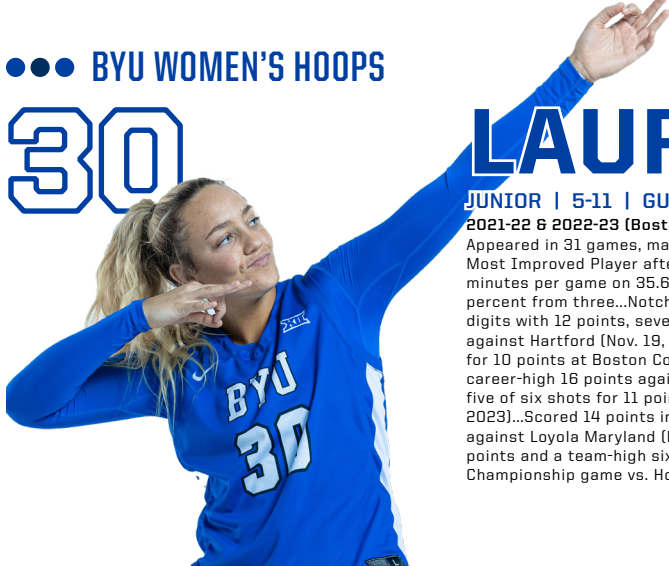

30

LAUREN DAVENPORT

JUNIOR | 5-11 | GUARD | IDAHO FALLS, IDAHO | BOSTON UNIVERSITY

2021-22 & 2022-23 (Boston University)
 Appeared in 31 games, making 14 starts...Named the team's Most Improved Player after averaging 5.9 points in 19.9 minutes per game on 35.6 percent shooting, including 30.3 percent from three...Notched her first-career game in double digits with 12 points, seven rebounds, and five assists against Hartford (Nov. 19, 2022)...Drained two three-pointers for 10 points at Boston College (Dec. 4, 2022)...Recorded a career-high 16 points against American (Jan. 8, 2023)...Made five of six shots for 11 points at Army West Point (Jan. 15, 2023)...Scored 14 points in the Patriot League Quarterfinals against Loyola Maryland (March 6, 2023)...Registered 12 points and a team-high six boards in the Patriot League Championship game vs. Holy Cross (March 12, 2023)