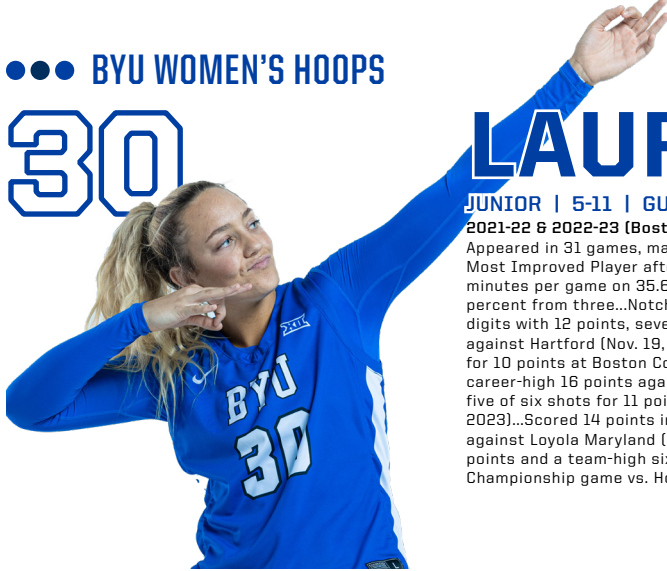

30

LAUREN DAVENPORT

JUNIOR | 5-11 | GUARD | IDAHO FALLS, IDAHO | BOSTON UNIVERSITY

2021-22 & 2022-23 (Boston University)

Appeared in 31 games, making 14 starts...Named the team's Most Improved Player after averaging 5.9 points in 19.9 minutes per game on 35.6 percent shooting, including 30.3 percent from three...Notched her first-career game in double digits with 12 points, seven rebounds, and five assists against Hartford (Nov. 19, 2022)...Drained two three-pointers for 10 points at Boston College (Dec. 4, 2022)...Recorded a career-high 16 points against American (Jan. 8, 2023)...Made five of six shots for 11 points at Army West Point (Jan. 15, 2023)...Scored 14 points in the Patriot League Quarterfinals against Loyola Maryland (March 6, 2023)...Registered 12 points and a team-high six boards in the Patriot League Championship game vs. Holy Cross (March 12, 2023)

High School

Idaho 5A Defensive Player of the Year (2021)...Idaho 5A First Team All-Conference (2019, 2020, 2021)...Owns six school records at Thunder Ridge High School...Played volleyball in high school...Also plays piano, loves surfing and traveling

Personal

Born in Idaho Falls, Idaho...Parents are David and Katie Davenport...Behavioral Health and Science major...Has two brothers and a sister (Cole, Connor and Paige)...Also recruited by Boise State, Gonzaga, Pepperdine, Utah and Wyoming

Instagram: [laur_davenport](#)

SEASON HIGHS

Points:	12	at Montana State (11/7/23)
Rebounds:	7	at Montana State (11/7/23)
Assists:	3	vs. Wake Forest (11/18/23)
Steals:	1 (x3)	Idaho State (12/16/23)
Blocks:	2	Boise State (12/9/23)
Field Goals:	3 (x2)	LMU (11/25/23)
3-Pointers:	2 (x2)	at Utah (12/2/23)
Free Throws:	4	at Montana State (11/7/23)
Minutes:	34	Utah Valley (11/14/23)

CAREER HIGHS

Points:	16	vs. American (1/8/23)
Rebounds:	8	vs. Lehigh (1/28/23)
Assists:	5	vs. Hartford (11/19/22)
Steals:	2	at Holy Cross (3/1/23)
Blocks:	2 (x2)	Boise State (12/9/23)
Field Goals:	5	vs. Holy Cross (3/12/23)
3-Pointers:	4	vs. Loyola Maryland (3/6/23)
Free Throws:	5	vs. Lehigh (1/28/23)
Minutes:	34	Utah Valley (11/14/23)

PRODUCTION TRACKER

	2023-24	Career	
Had a double-double	-(0-0)	-(0-0)	West Virginia..... 2/3
Scored 10+ points	1 (1-0)	9 (7-2)	Baylor..... 2/7
Scored 20+ points	-(0-0)	-(0-0)	at Cincinnati..... 2/10
Led BYU in scoring	-(0-0)	-(0-0)	at UCF..... 2/13
Led BYU in rebounds	-(0-0)	-(0-0)	Kansas..... 2/17
Led BYU in assists	-(0-0)	-(0-0)	TCU..... 2/21
Led BYU in blocks	-(0-0)	-(0-0)	at Iowa State..... 2/25
Made 5+ FGs	-(0-0)	5 (4-1)	Houston..... 2/28
Made 3+ 3-pt FGs	-(0-0)	2 (1-1)	at Texas..... 3/2
Made 5+ 3-pt FGs	-(0-0)	-(0-0)	Big 12 1st Round..... 3/7
Had 3+ assists	-(0-0)	3 (3-0)	Big 12 2nd Round..... 3/8
Had 5+ assists	-(0-0)	1 (1-0)	Big 12 Quarterfinals.... 3/9
Had 5+ rebounds	-(0-0)	9 (6-3)	Big 12 Semifinals..... 3/11
			Big 12 Championship... 3/12

2023-24 GAME-BY-GAME

OPPONENT	DATE	MIN.	FG-FGA	PCT	3FG-FGA	PCT	FT-FTA	PCT	OFF	DEF	REB	AST	BLK	STL	PF	TO	PTS	AVG
at Montana State	11/7	32	3-8	.375	2-4	.500	4-4	1.000	1	6	7	2	0	0	2	7	12	12.0
Weber State	11/10	24	1-3	.333	1-3	.333	0-0	.000	0	2	2	0	1	0	3	3	3	7.5
Utah Valley	11/14	34	2-9	.222	1-5	.200	0-0	.000	0	4	4	2	0	1	1	2	5	6.7
vs. Wake Forest	11/18	22	1-5	.200	1-2	.500	0-0	.000	0	3	3	3	0	1	0	3	3	5.8
vs. Saint Louis	11/21	16	1-3	.333	1-2	.500	0-0	.000	0	3	3	0	0	0	0	0	3	5.2
LMU	11/25	17	3-4	.750	0-1	.000	1-1	1.000	2	1	3	1	0	0	2	1	7	5.5
at Wyoming	11/28	13	0-2	.000	0-0	.000	0-0	.000	0	3	3	0	0	0	1	0	0	4.7
at Utah	12/2	15	2-6	.333	2-3	.667	0-0	.000	0	1	1	0	1	0	3	2	6	4.9
Utah State	12/5	23	1-3	.333	1-3	.333	0-0	.000	1	2	3	0	0	0	2	1	3	4.7
Boise State	12/9	21	2-8	.250	1-5	.200	3-4	.750	0	4	4	1	2	0	3	1	8	5.0
Idaho State	12/16	20	1-3	.333	1-3	.333	0-2	.000	0	2	2	1	0	1	1	1	3	4.8
at Missouri State	12/20																	
vs. Nevada	12/21																	
at TCU	12/30																	
Oklahoma	1/3																	
Iowa State	1/6																	
at Houston	1/10																	
Cincinnati	1/13																	
at Oklahoma State	1/17																	
Texas Tech	1/20																	
at Kansas State	1/27																	
at Kansas	1/31																	

CAREER STATISTICS

YEAR	GP-GS	MPG	FG-FGA	PCT	3FG-A	PCT	FT-FTA	PCT	OFF-DEF-REB	R/GM	PF-D	A	A/GM	TO	BLK	B/GM	STL	S/GM	PTS	AVG
2021-2022*	13-0	6.2	6-23	.261	2-12	.167	4-7	.571	5-13-18	1.4	9-0	4	0.3	7	2	0.2	1	0.1	18	1.4
2022-2023*	31-14	20.0	64-180	.356	20-66	.303	36-49	.735	14-100-114	3.7	31-0	38	1.2	34	15	0.5	16	0.5	184	5.9
2023-2024	11-8	21.7	17-54	.315	11-31	.355	8-11	.727	4-31-35	3.2	22-1	10	0.9	22	4	0.4	3	0.3	53	4.8
--	--	--	--	--	--	--	--	--	--	--	--	--	--	--	--	--	--	--	--	--
TOTAL	55-22	17.1	87-257	.339	33-109	.303	48-67	.716	23-144-167	3.0	62-1	52	0.9	63	21	0.4	20	0.4	255	4.6

*At Boston University