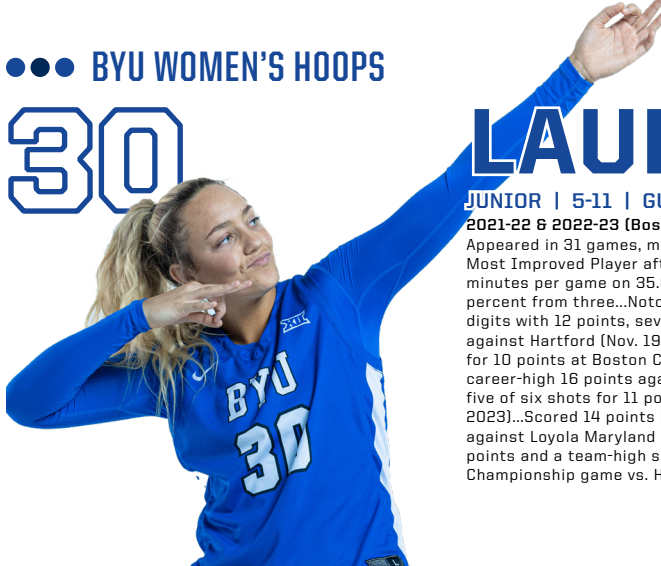

30

LAUREN DAVENPORT

JUNIOR | 5-11 | GUARD | IDAHO FALLS, IDAHO | BOSTON UNIVERSITY

2021-22 & 2022-23 (Boston University)

Appeared in 31 games, making 14 starts...Named the team's Most Improved Player after averaging 5.9 points in 19.9 minutes per game on 35.6 percent shooting, including 30.3 percent from three...Notched her first-career game in double digits with 12 points, seven rebounds, and five assists against Hartford (Nov. 19, 2022)...Drained two three-pointers for 10 points at Boston College (Dec. 4, 2022)...Recorded a career-high 16 points against American (Jan. 8, 2023)...Made five of six shots for 11 points at Army West Point (Jan. 15, 2023)...Scored 14 points in the Patriot League Quarterfinals against Loyola Maryland (March 6, 2023)...Registered 12 points and a team-high six boards in the Patriot League Championship game vs. Holy Cross (March 12, 2023)