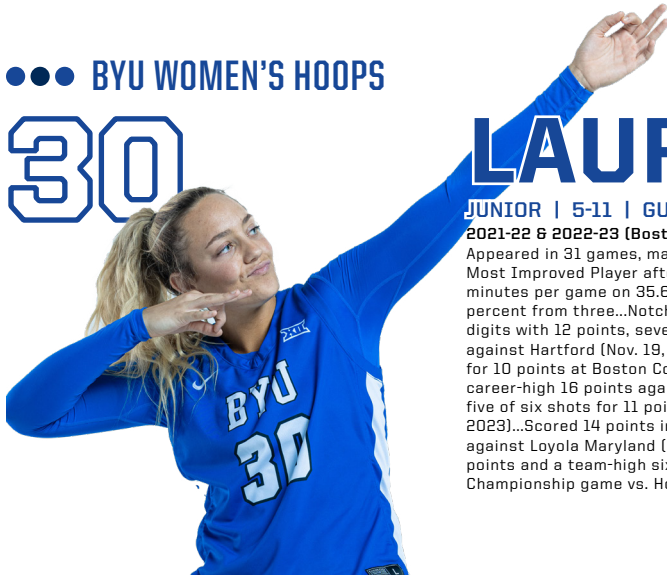

30

LAUREN DAVENPORT

JUNIOR | 5-11 | GUARD | IDAHO FALLS, IDAHO | BOSTON UNIVERSITY

2021-22 & 2022-23 (Boston University)

Appeared in 31 games, making 14 starts...Named the team's Most Improved Player after averaging 5.9 points in 19.9 minutes per game on 35.6 percent shooting, including 30.3 percent from three...Notched her first-career game in double digits with 12 points, seven rebounds, and five assists against Hartford (Nov. 19, 2022)...Drained two three-pointers for 10 points at Boston College (Dec. 4, 2022)...Recorded a career-high 16 points against American (Jan. 8, 2023)...Made five of six shots for 11 points at Army West Point (Jan. 15, 2023)...Scored 14 points in the Patriot League Quarterfinals against Loyola Maryland (March 6, 2023)...Registered 12 points and a team-high six boards in the Patriot League Championship game vs. Holy Cross (March 12, 2023)

High School

Idaho 5A Defensive Player of the Year (2021)...Idaho 5A First Team All-Conference (2019, 2020, 2021)...Owns six school records at Thunder Ridge High School...Played volleyball in high school...Also plays piano, loves surfing and traveling

Personal

Born in Idaho Falls, Idaho...Parents are David and Katie Davenport...Behavioral Health and Science major...Has two brothers and a sister (Cole, Connor and Paige)...Also recruited by Boise State, Gonzaga, Pepperdine, Utah and Wyoming

Instagram: @laur_davenport

SEASON HIGHS

Points: 15 at Houston (1/10/24)
Rebounds: 7 at Montana State (11/7/23)
Assists: 3 (x2) vs. Nevada (12/21/23)
Steals: 1 (x5) Cincinnati (1/13/24)
Blocks: 2 (x4) Cincinnati (1/13/24)
Field Goals: 7 at Houston (1/10/24)
3-Pointers: 3 (x2) Cincinnati (1/13/24)
Free Throws: 4 at Montana State (11/7/23)
Minutes: 34 Utah Valley (11/14/23)

CAREER HIGHS

Points: 16 vs. American (1/8/23)
Rebounds: 8 vs. Lehigh (1/28/23)
Assists: 5 vs. Hartford (11/19/22)
Steals: 2 (x3) at Holy Cross (3/1/23)
Blocks: 2 (x8) Cincinnati (1/13/24)
Field Goals: 7 at Houston (1/10/24)
3-Pointers: 4 vs. Loyola Maryland (3/6/23)
Free Throws: 5 vs. Lehigh (1/28/23)
Minutes: 34 Utah Valley (11/14/23)

PRODUCTION TRACKER

Had a double-double - (0-0)
Scored 10+ points 5 (3-2)
Scored 20+ points - (0-0)
Led BYU in scoring 2 (0-2)
Led BYU in rebounds - (0-0)
Led BYU in assists - (0-0)
Led BYU in steals 2 (1-1)
Led BYU in blocks 2 (0-2)
Made 5+ FGs 1 (0-1)
Made 3+ 3-pt FGs 2 (1-1)
Made 5+ 3-pt FGs - (0-0)
Had 3+ assists 2 (2-0)
Had 2+ blocks 4 (3-1)
Had 5+ rebounds 3 (2-1)

2023-24 GAME-BY-GAME

Table with columns: OPPONENT, DATE, MIN, FG-FGA, PCT, 3FG-FGA, PCT, FT-FTA, PCT, OFF, DEF, REB, AST, BLK, STL, PF, TO, PTS, AVG. Rows include games against Montana State, Weber State, Utah Valley, Wake Forest, Saint Louis, LMU, Wyoming, Houston, Utah, Utah State, Boise State, Missouri State, Nevada, TCU, Oklahoma, Iowa State, Houston, Cincinnati, Oklahoma State, Texas Tech, Kansas State, West Virginia, Baylor, and Cincinnati.

CAREER STATISTICS

Table with columns: YEAR, GP-GS, MPG, FG-FGA, PCT, 3FG-A, PCT, FT-FTA, PCT, OFF-DEF-REB, R/GM, PF-D, A, A/GM, TO, BLK, B/GM, STL, S/GM, PTS, AVG. Rows for 2021-2022, 2022-2023, 2023-2024, and TOTAL.

*At Boston University

BIG 12 CAREER STATISTICS

Table with columns: YEAR, GP-GS, MPG, FG-FGA, PCT, 3FG-A, PCT, FT-FTA, PCT, OFF-DEF-REB, R/GM, PF-D, A, A/GM, TO, BLK, B/GM, STL, S/GM, PTS, AVG. Rows for 2022-23 and TOTAL.