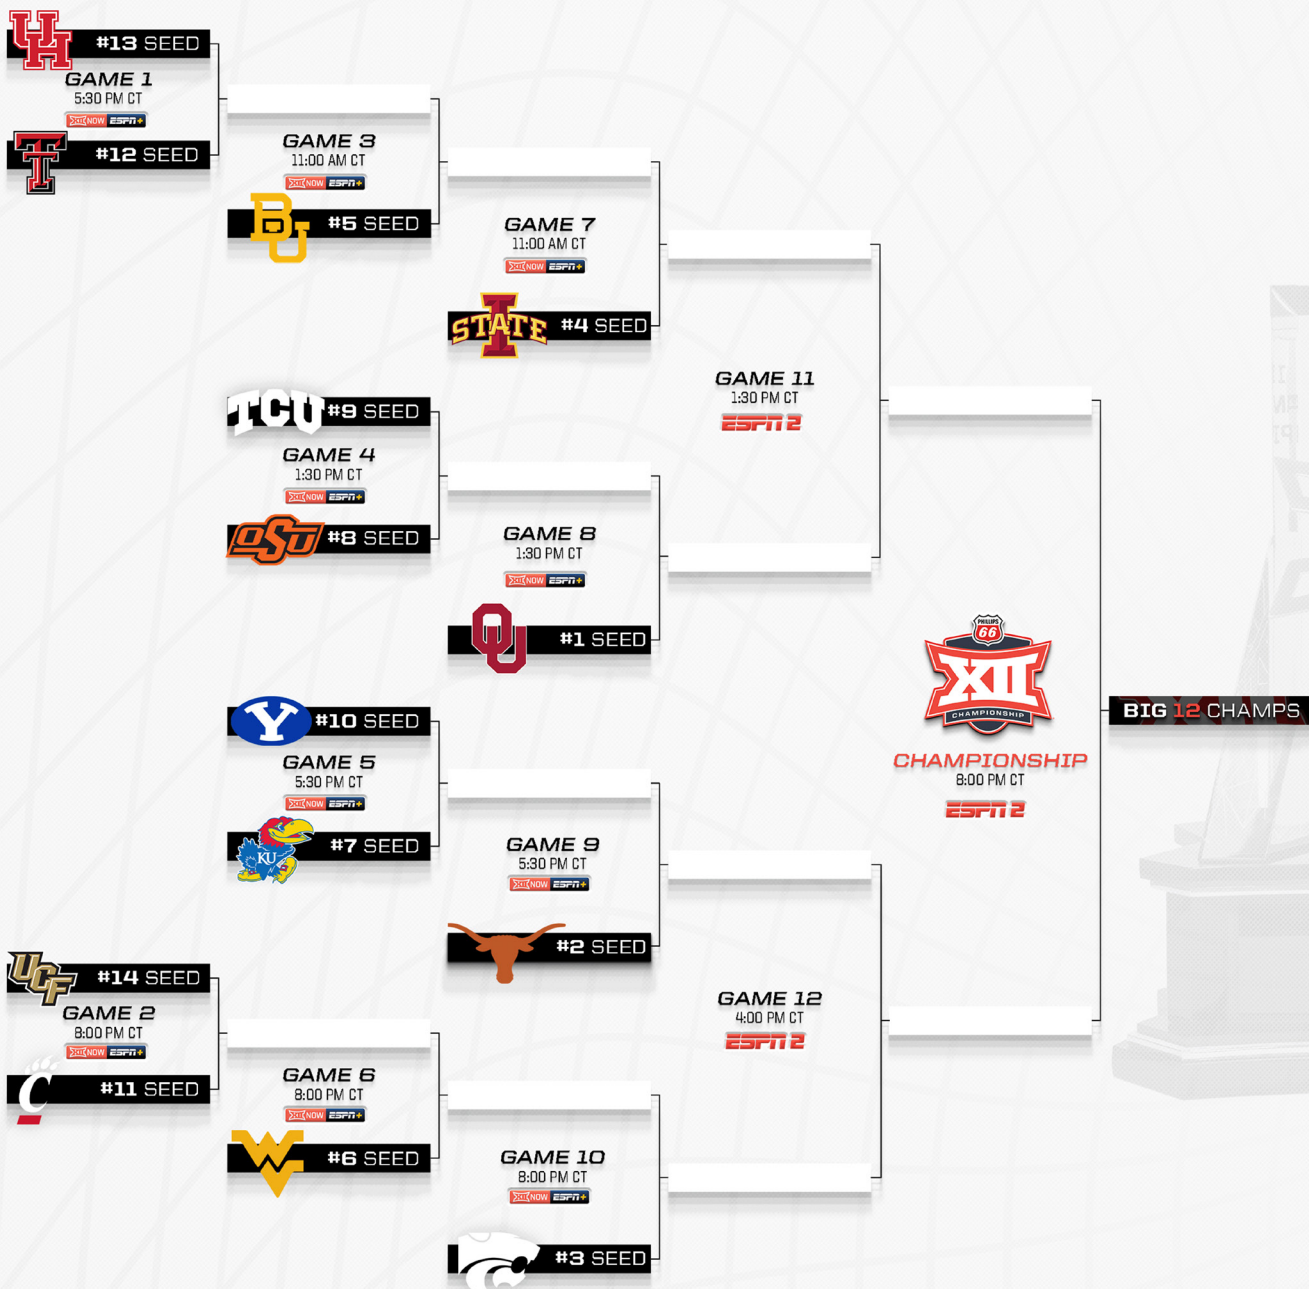

2024 CHAMPIONSHIP

WOMEN'S BASKETBALL

FIRST ROUND
THURSDAY
MARCH 7

SECOND ROUND
FRIDAY
MARCH 8

QUARTERFINALS
SATURDAY
MARCH 9

SEMIFINALS
MONDAY
MARCH 11

CHAMPIONSHIP
TUESDAY
MARCH 12

KANSAS CITY MISSOURI
BTG 12 39.0997° N, 94.5786° W
CHAMPIONSHIP