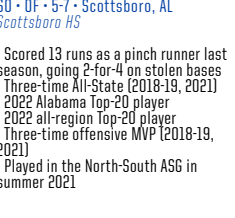

54
HUNTYR AVA
SR • 1B • 5-10 • Rose Park, UT
West HS

- Loves to laugh; favorite color is pixie purple
- Majoring in family life
- 2023 NFCA Pacific All-Region Third Team, WCC Player of the Year and All-WCC First Team
- Led the team with a .337 batting average, 175 at bats, 53 hits and 12 stolen bases
- Also pitched 31.2 innings on 17 appearances, going 5-3 with a 2.43 ERA and 26 strikeouts