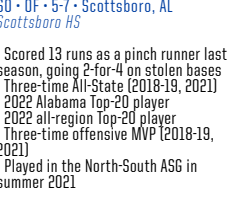

54
HUNTYR AVA
SR • 1B • 5-10 • Rose Park, UT
West HS

- Loves to laugh; favorite color is pixie purple
- Majoring in family life
- 2023 NFCA Pacific All-Region Third Team, WCC Player of the Year and All-WCC First Team
- 2022 All-Pacific Region 2nd Team, All-WCC First Team
- 2021 All-WCC Second Team