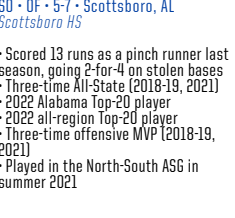

54
HUNTYR AVA
SR • 1B • 5-10 • Rose Park, UT
West HS

- Loves to laugh; favorite color is pixie purple
- Majoring in family life
- 2023 NFCA Pacific All-Region Third Team, WCC Player of the Year and All-WCC First Team
- Led the team with a .337 batting average, 175 at bats, 53 hits and 12 stolen bases
- Also pitched 31.2 innings on 17 appearances, going 5-3 with a 2.43 ERA and 26 strikeouts