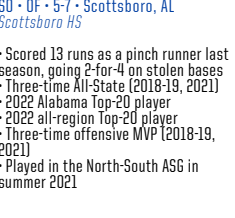

54
HUNTYR AVA
SR • 1B • 5-10 • Rose Park, UT
West HS

- Loves to laugh; favorite color is pixie purple
- Majoring in family life
- 2023 NFCA Pacific All-Region Third Team, WCC Player of the Year and All-WCC First Team
- 2022 All-Pacific Region 2nd Team, All-WCC First Team
- 2021 All-WCC Second Team