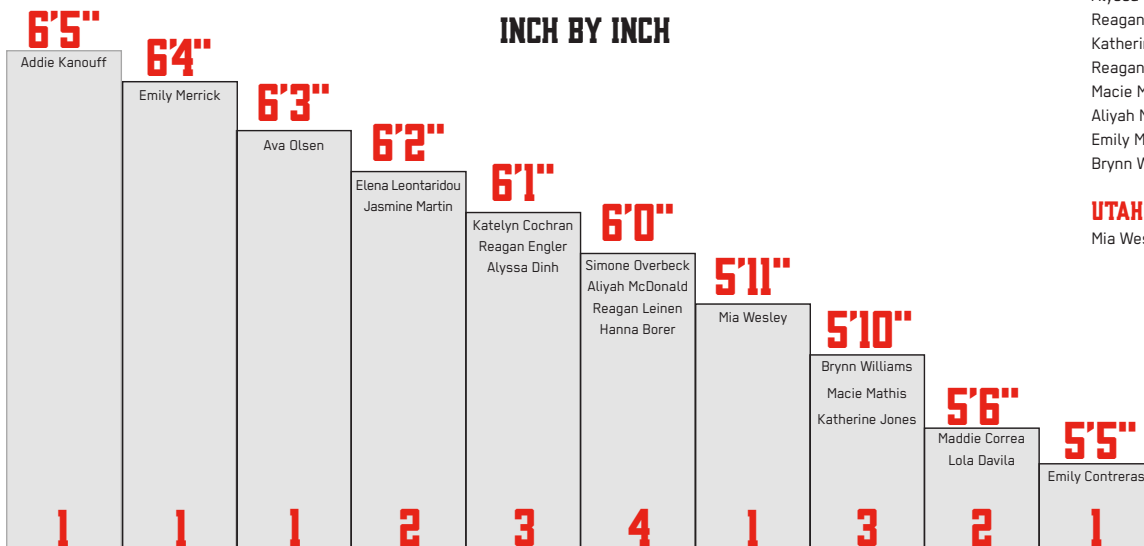

CLASS BREAKDOWN

5TH YEAR/GRADS (7)

- #5 Aliyah McDonald ..... MB
- #6 Reagan Leinen ..... MB/RS
- #11 Elena Leontaridou ..... MB
- #13 Simone Overbeck ..... OH
- #18 Jasmine Martin ..... MB
- #23 Emily Merrick ..... RS
- #24 Mia Wesley ..... OH

SENIORS (1)

- #9 Maddie Correa L

JUNIORS (2)

- #4 Brynn Williams ..... OH
- #12 Hanna Borer ..... S

SOPHOMORES (3)

- #10 Katelyn Cochran ..... S
- #17 Reagan Engler ..... MB/RS
- #21 Emily Contreras L

FRESHMEN (7)

- #0 Addie Kanouff ..... OH
- #1 Ava Olsen ..... OH/RS
- #3 Lola Davila ..... DS/L
- #7 Macie Mathis ..... OH
- #14 Alyssa Dinh ..... MB
- #22 Katherine Jones ..... DS/L

BY STATE

CALIFORNIA (2)

- Katelyn Cochran ..... Roseville
- Simone Overbeck ..... Newbury Park

COLORADO (2)

- Addie Kanouff ..... Englewood
- Ava Olsen ..... Broomfield

GREECE (1)

- Elena Leontaridou ..... Thessaloniki

OHIO (1)

- Hanna Borer ..... Lewis Center

OREGON (1)

- Jasmine Martin ..... Bend

TEXAS (11)

- Emily Contreras ..... Austin
- Maddie Correa ..... San Antonio
- Lola Davila ..... Helotes
- Alyssa Dinh ..... Houston
- Reagan Engler ..... Grapevine
- Katherine Jones ..... Anna
- Reagan Leinen ..... Amarillo
- Macie Mathis ..... Bulverde
- Aliyah McDonald ..... Pearland
- Emily Merrick ..... Flower Mound
- Brynn Williams ..... Mansfield

UTAH (1)

- Mia Wesley ..... Orem

INCH BY INCH