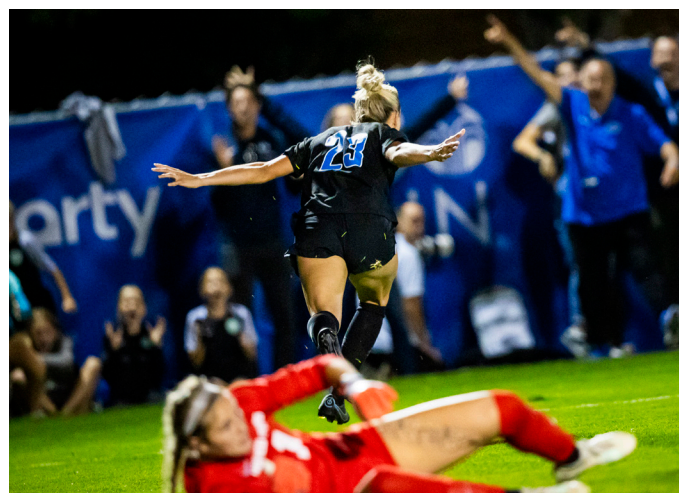

TEAM INFORMATION

2024 Overall Record 9-7-5
2024 Big 12 Record (Finish) 6-2-3 (4th)
2024 NCAA Tournament Finish ..... First Round
NCAA College Cup Appearances 2 (2021, 2023)
Starters R/L 10/1
Newcomers 11
Returning Missionaries 2
2025 Transfer 1
2025 Captains ..... Avery Frischknecht, Ellie Walbruch
Freshmen 9
Sophomores 9
Juniors 10
Seniors 2

COACHING & SUPPORT STAFF

Head Coach ..... Jennifer Rockwood
Career Record (Years) 471-140-64 (30)
BYU Record (Years) 471-140-64 (30)
Assoc. Head Coach ..... Brent Anderson
Assistant Coach ..... Steve Magleby
Assistant Coach ..... Tasha Bell
Director of Operations ..... Rachel Jorgensen
Strength & Conditioning ..... Turreal Moore
Athletic Trainer ..... Diana Clark

ATHLETIC COMMUNICATION

Sport Administrator ..... Casey Stauffer
Sports Information Director ..... Brenna Seeman
Social Media Strategist ..... Taylor Gillis
Videographer ..... Kade Caroll
Mailing address ..... 331 SAB Provo, Utah 84602
Shipping address ..... 331 SAB Provo, Utah 84602
Athletic Department Website ..... byucougars.com

PROGRAM HISTORY

First Year 1995
All-Time Record 471-140-64
Conference Titles 17
NCAA Berths 25
Best NCAA Finish ..... College Cup Final (2021)
All-Americans 22
MAC Hermann Trophy Nominees 8