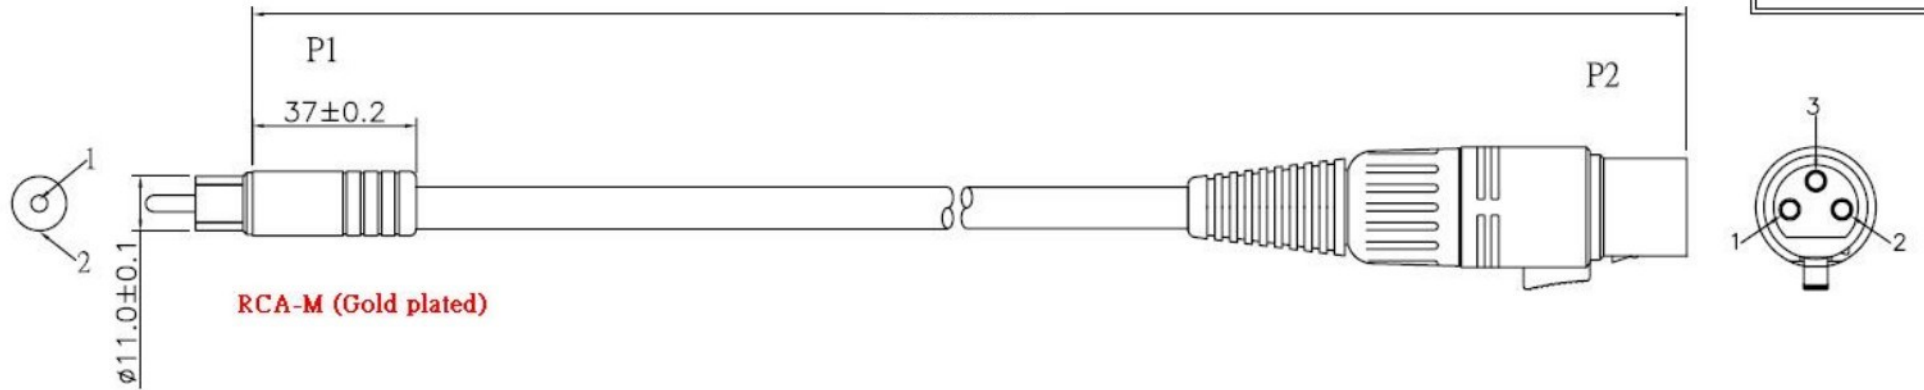

Rev	Modification Content	Date	Validate
A	the First Edition	2007-06-02	Cindy

ROHS

Packing:

Pin Assignment:

4	Bag	吊袋:200*270MM	1 pcs
3	Connector	XLR-F, 鍍鎳, 裝配式(外殼黑膠)	1 set
2	Connector	RCA M 鍍金, 裝配鐵殼	1 set
1	Cable	30#雙隔離 OFC OD:6.5mm JACKET: BLACK Double shielded	
NO.	P/N	DESCRIPTION	QTY

P/N	RCA M /XLR-F L:1M			
Item	HJ-141			
Drawn By	Cindy	Customer NO.	NO	N
Audited By		Unit : mm		
Date	-----	Rev.: 1.00	ME	