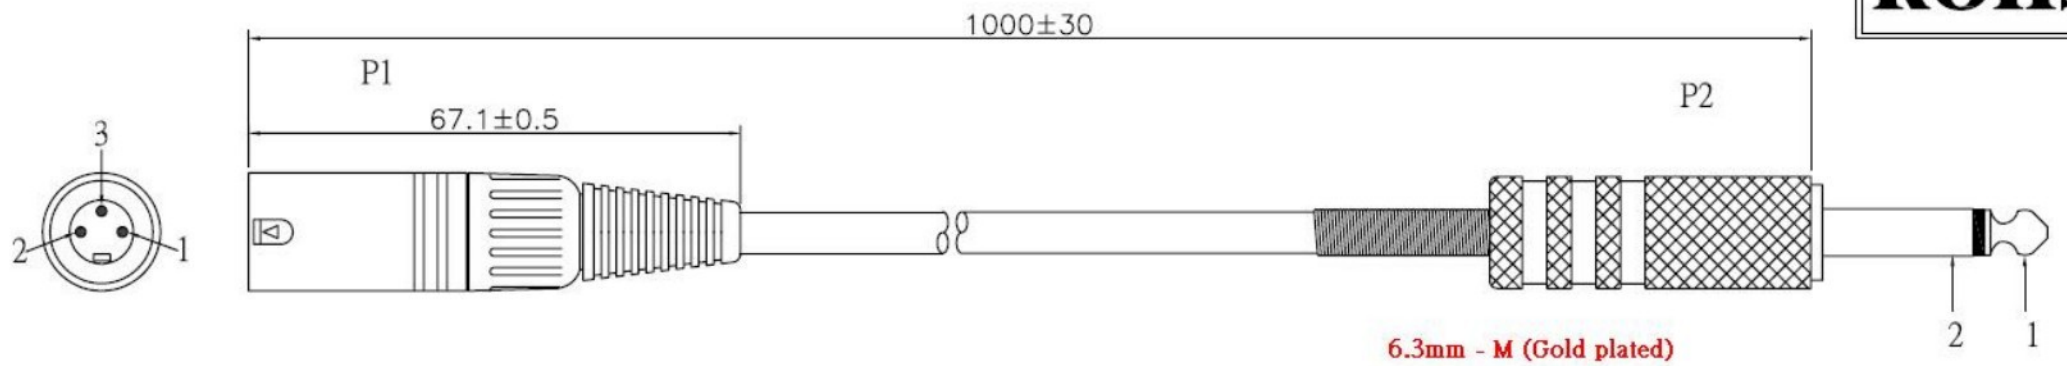

Rev	Modification Content	Date	Validate
A	the First Edition	2007-06-02	Cindy

ROHS

Packing:

Pin Assignment:

4	Bag	吊袋:200*270MM	1 pcs
3	Connector	6.3單音 ,裝配鐵殼,彈簧, 全鍍金	1 set
2	Connector	XLR-M BLACK	1 set
1	Cable	30#雙隔離 OFC OD:6.5mm JACKET: BLACK Double shielded	1000mm
NO.	P/N	DESCRIPTION	QTY