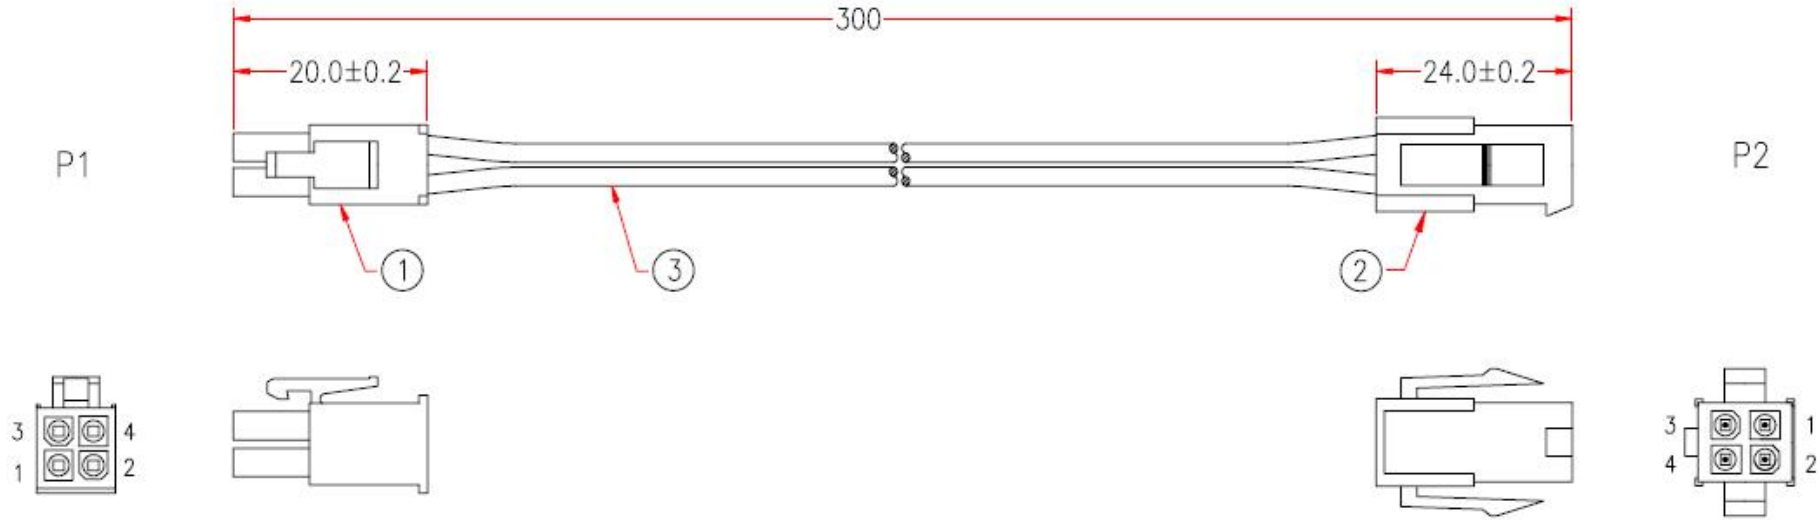

CKM4201M-4P

CKM4201F-4P

7036			
P1			P2
1	— BLACK —		1
2	— BLACK —		2
3	— YELLOW —		3
4	— YELLOW —		4

3	UL1061 18AWG ,YELLOW 2pcs AND BLACK 2pcs, LENGTH 280mm	4	M304
2	TERMINAL: CKM4201-T FEMALE	4	M31
	HOUSING: CKM4201-4P FEMALE	1	M31
1	TERMINAL: CKM4201-T MALE	4	M31
	HOUSING: CKM4201-4P MALE	1	M31
No.	DESCRIPTION	Q'TY	Supplier

APPROVED		Cable Length Unless Other Spec. Tolerances: 0 ~0.2M ±0.01M 0.21~1.0M ±0.02M 1.1 ~1.5M ±0.025M 1.51~2.1M ±0.03M 2.1M ↑ ±0.04M
CHECKED	TIAN	
DRAWING	Rachel	
ITEM NO.	7036	