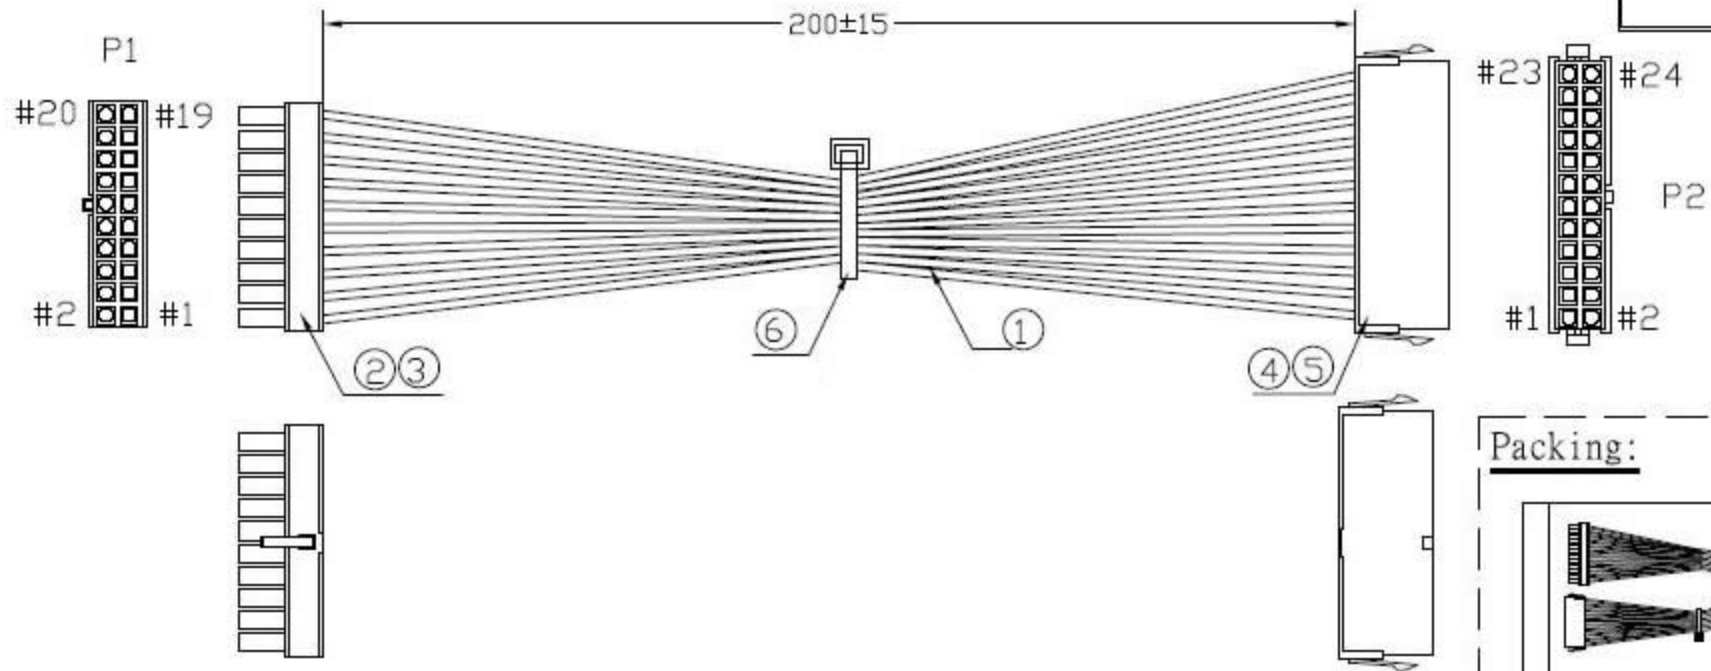

Rev	Modification Content	Date	Validate
A	the First Edition	2016-03-16	CYK

6	TIE	TIE-B80/WH	1	PCS
5	TERMINAL	MX4.2 MALE TERMINAL	24	PCS
4	HSG	MX4.2 24P FEMALE HSG	1	PCS
3	TERMINAL	MX4.2 FEMALE TERMINAL	20	PCS
2	HSG	MX4.2 20P MALE HSG	1	PCS
1	WIRE	UL1007 18AWG 电子线	24	PCS
NO	PART NO.	DESCRIPTION	QTY	UNIT

<b>BUY ON</b> <b>www.cablematic.com</b>			
Item	MX4.2 20P	/24P	20CM
P/N	AET03050225		
Drawn By	cyk	Customer NO.	CA25
Audited By			Unit : mm
Date	2016-03-16	Rev. : A	