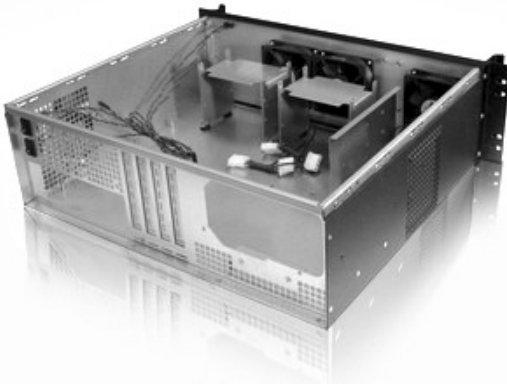

### Introduction

Is a ultra compact chassis with 15" depth ,max 9x3.5" HDD space for wide range application  
Support ATX PS2 powersupply for regular server

### Features and Benefits

- Release handles change to desktop chassis
- High density chassis support Micro ATX Motherboard and PS2 ATX Powersupply
- With unique industrial aluminum front door (hidden vent holes)

### Specification

Dimension (W*H*D)	19"*5.25"*15" / 482*133.3*380 (mm)
Material Construction	Heavy-duty & Rugged steel 1.0mm
M/B Size	(ATX) 12"*9.6"
Expansion	4 slots full height rear side ATX
Control & Indicator	1*Power switch +1* Reset switch 1 x LED(power) +1 x LED(HDD) 2*2.0 USB
Cooling Fans	3 x 8025 fan in take + 2x6025 at rear(option)
DriveBay	9 x 3.5"(Internal)
Power Supply	PS-2 ATX powersupply
Sliding rail	18" ball bearing sliding rail (option)
Color	Black / Red / Bule / Green / Silver
Operation Temperature	Up to 50C (122°F)
Operation Humidity (Non-condensing)	Up to 90%
Packing Measurement CBF / CBM	2.5/ 0.07
Packing N.W / G.W	6.0KGS / 7.5KGS