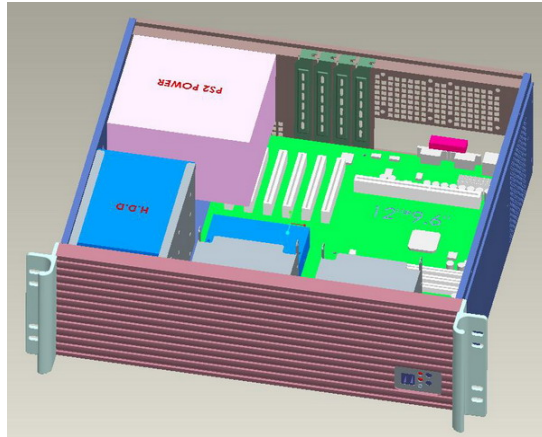

### Introduction

Is a ultra compact chassis with 15" depth ,max 9x3.5" HDD space for wide range application  
Support ATX PS2 powersupply for regular server

### Features and Benefits

- Release handles change to desktop chassis
- High density chassis support Micro ATX Motherboard and PS2 ATX Powersupply
- With unique industrial aluminum front door (hidden vent holes)

### Specification

Dimension (W*H*D)	19"*5.25"*15" / 482*133.3*380 (mm)
Material Construction	Heavy-duty & Rugged steel 1.0mm
M/B Size	(ATX) 12"*9.6"
Expansion	4 slots full height rear side ATX
Control & Indicator	1*Power switch +1* Reset switch 1 x LED(power) +1 x LED(HDD) 2*2.0 USB
Cooling Fans	3 x 8025 fan in take + 2x6025 at rear(option)
DriveBay	9 x 3.5"(Internal)
Power Supply	PS-2 ATX powersupply
Sliding rail	18" ball bearing sliding rail (option)
Color	Black / Red / Bule / Green / Silver
Operation Temperature	Up to 50C (122°F)
Operation Humidity (Non-condensing)	Up to 90%
Packing Measurement CBF / CBM	2.5/ 0.07
Packing N.W / G.W	6.0KGS / 7.5KGS