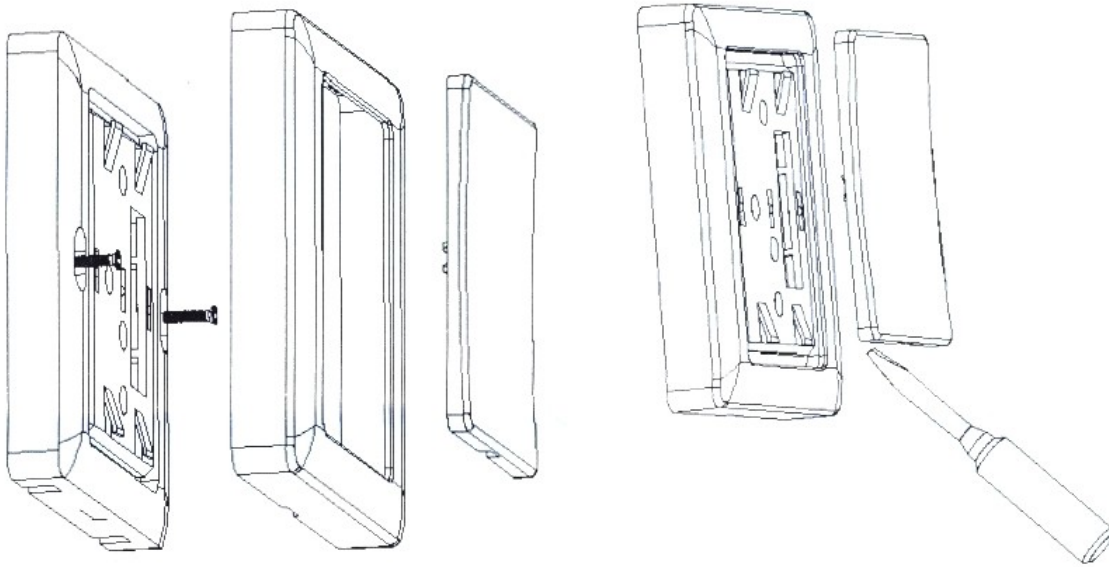

T-05

Remote Controlled Wall Mounted Transmitter

USER GUIDER

SPECIFICATIONS:

- Channel code: 1 code
- Frequency: 433.92MHz
- Remote range: >20m
- Battery Type: A23 12V Alkaline

OPERATIONS:

- Insert the battery into the battery compartment of the remote control making sure polarity is correct.
- For on the power press the up button just once, for off the power press the down button just once.