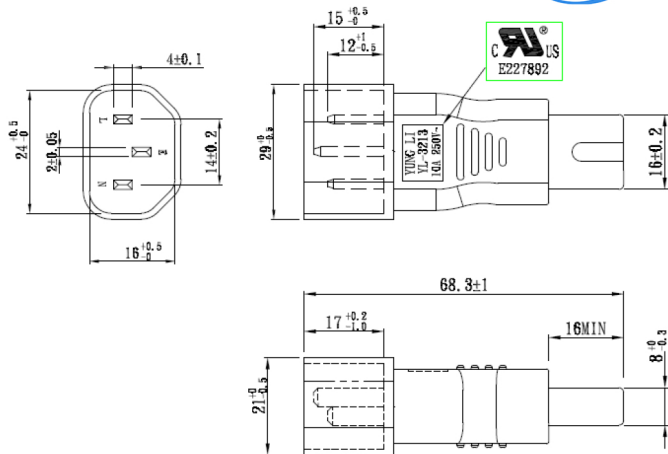

CABLEMATIC

Note:

1. Rating:10A 250V
2. Insulation Resistance:100MΩ
3. Dielectric Voltage:2000V/sec

- 1.1015 18AWG (BLUE BROWN L=25mm)
- 2.2X4抽屜式外殼,無刻字 1PCS
- 3.YC-13L 黑色內模 1PCS
- 4.銅片: 98767BS-1 3PCS
- 5.三爪磷銅管: 98714PS-0 2PCS

Item			
P/N	BPD-01-015045		
Drawn By	Angel	Customer NO.	FE029
Audited By			Unit : mm
Date	2020-03-04	Rev. : A	1/1