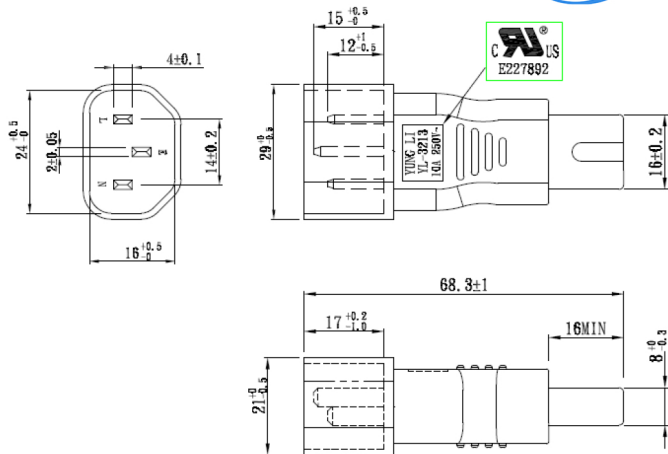

# CABLEMATIC

Note:

1. Rating:10A 250V
2. Insulation Resistance:100MΩ
3. Dielectric Voltage:2000V/sec

- 1.1015 18AWG (BLUE BROWN L=25mm)
- 2.2X4抽屜式外殼,無刻字 1PCS
- 3.YC-13L 黑色內模 1PCS
- 4.銅片: 98767BS-1 3PCS
- 5.三爪磷銅管: 98714PS-0 2PCS

Item			
P/N	BPD-01-015045		
Drawn By	Angel	Customer NO.	FE029
Audited By			Unit : mm
Date	2020-03-04	Rev. : A	1/1