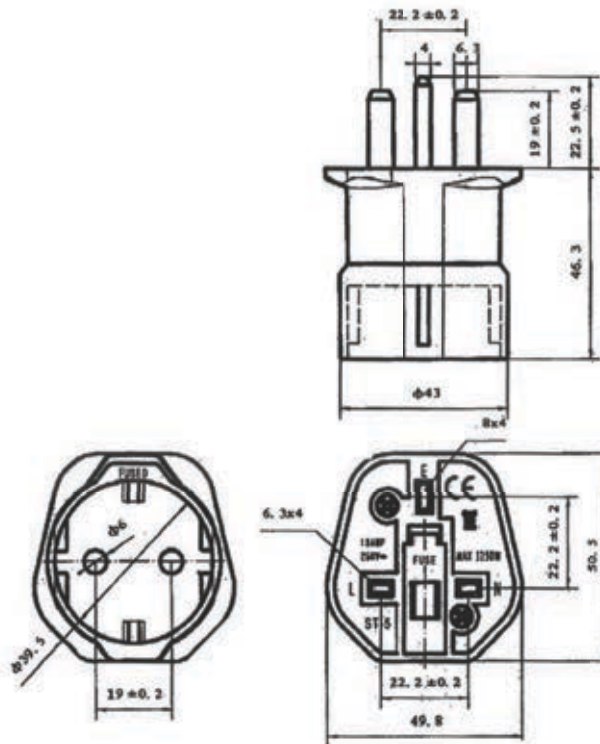

CABLEMATIC

SCALE	TITLE	FE057	
1:1	ST-5		
UNIT	DRAWING NO.	DRW BY	JFR BY
MM	011	CRD BY	DATE 99.03.24