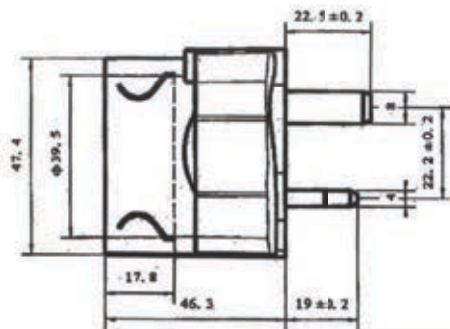

CABLEMATIC

SCALE	TITLE	FE057	
1:1	ST-5		
UNIT	DRAWING NO.	DRW BY	JFR BY
MM	011	CRD BY	DATE 99.03.24