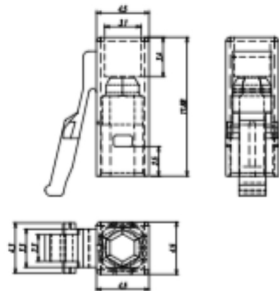

LC 2.0 DX

LC SPRING

LC 2.0/3.0TAIL-CUFF

LC DUST CAP

LC HIGHT PRESSURE TUBE

LC DX CLIP

LC DX SHELL

LC DX WORK PIECE