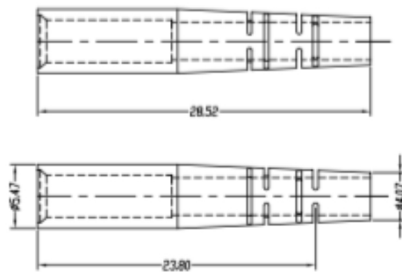

LC 2.0 DX

LC SPRING

LC 2.0/3.0TAIL-CUFF

LC DUST CAP

LC HIGHT PRESSURE TUBE

LC DX CLIP

LC DX SHELL

LC DX WORK PIECE