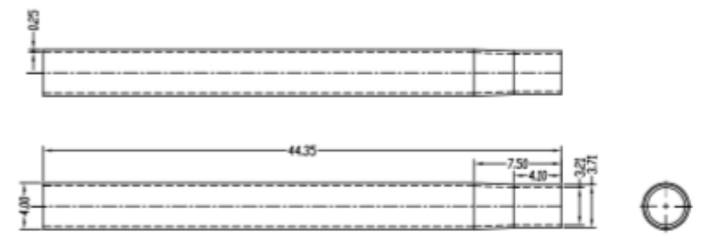

LC SPLICING PROTECTOR

BUY ON
www.cablematic.com