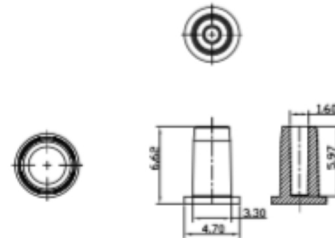

LC 2.0 DX

LC SPRING

LC 2.0/3.0TAIL-CUFF

LC DUST CAP

LC HIGHT PRESSURE TUBE

LC DX CLIP

LC DX SHELL

LC DX WORK PIECE