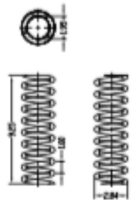

LC 2.0 DX

LC SPRING

LC 2.0/3.0TAIL-CUFF

LC DUST CAP

LC HIGHT PRESSURE TUBE

LC DX CLIP

LC DX SHELL

LC DX WORK PIECE