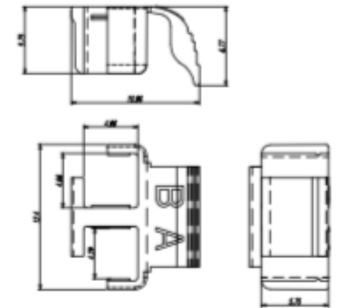

LC 2.0 DX

LC SPRING

LC 2.0/3.0TAIL-CUFF

LC DUST CAP

LC HIGHT PRESSURE TUBE

LC DX CLIP

LC DX SHELL

LC DX WORK PIECE