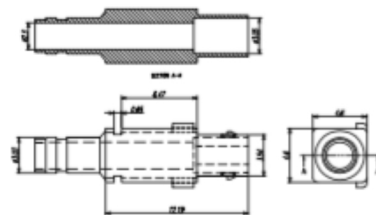

LC 2.0 DX

LC SPRING

LC 2.0/3.0TAIL-CUFF

LC DUST CAP

LC HIGHT PRESSURE TUBE

LC DX CLIP

LC DX SHELL

LC DX WORK PIECE