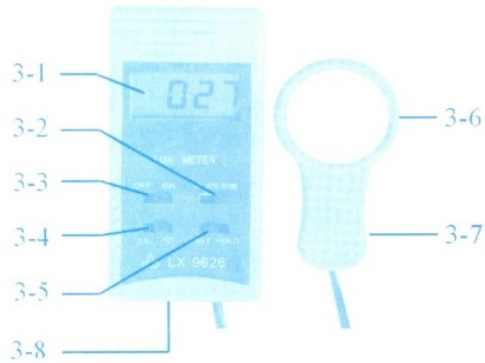

5. CORRECTION FACTOR

Mercury Lamp	x1.1
Fluorescent Lamp	x1.0
Incandescent Light.....	x1.0
Day light	x1.0

6. FRONT PANEL DESCRIPTIONS

- 3-1 Display
- 3-2 Range switch
- 3-3 Power switch
- 3-4 Lux/FC switch
- 3-5 Hold switch
- 3-6 Light sensor
- 3-7 Sensor handle,
- 3-8 Battery compartment/Cover

3

7. MEASURING CONSIDERATIONS

- 7.1 Select the appropriate light unit LX or FC.
- 7.2 The measurement value can be held by HOLD switch 3-5.
- 7.3 As the DIGITAL LUX METER is a high accuracy instrument and its PHOTO SENSOR has special feature for the curve on low display reading area. Therefore if display indicates one or more leading zeros, the user has to shift Range switch (3-2) to the next low scale to improve resolution and accuracy.

8. REPLACEMENT OF BATTERY

- 8.1 It is necessary to replace batteries when the symbol "LOBAT" shows up on the display.
- 8.2 Slide the battery cover (3-8) away from the unit and remove the batteries.
- 8.3 Install the batteries (4x1.5v AAA) correctly into the case.
- 8.4 If the instrument is not to be used for any extended period, remove batteries.