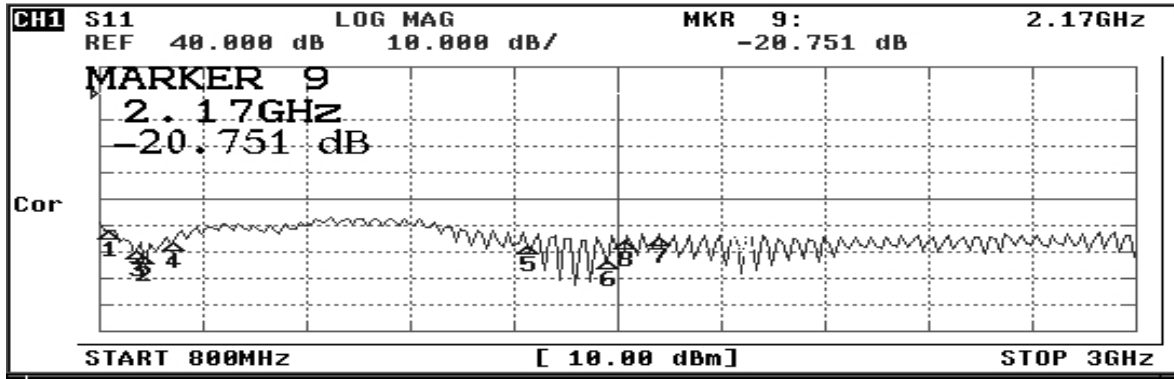

# GSM/GPRS/DCS/UMTS Five Band Antenna

**3GS-092104T-SM**

**On glass/ wood**

<b>Frequency Range</b>	<b>824~960&amp;1710~2170MHz</b>
<b>VSWR</b>	<b>≤ 2.0</b>
<b>Impedance</b>	<b>50Ω ± 5Ω</b>
<b>Polarization</b>	<b>Vertical</b>
<b>Gain</b>	<b>2/4 dBi</b>

<b>Connector</b>	<b>SMA Plug</b>
<b>Operation Temp</b>	<b>-30℃ ~ +60℃</b>
<b>Material</b>	<b>Radome: ABS</b>
<b>Dimension (L*W*H)</b>	<b>115 *55*9 mm</b>
<b>Weight</b>	<b>40.2 g</b>
<b>Color</b>	<b>Black</b>
<b>Cable Length</b>	<b>RG-174 / 1M</b>

**GSM/GPRS/DCS/UMTS External Antenna For 3G Modem and Router**

**GSM/GPRS/DCS/UMTS External Antenna For 3G Modem and Router**

2011/05/24 Tue 20:21:32

CH1 MARKER LIST

1:	824.000MHz	-11.771 dB
2:	894.000MHz	-21.666 dB
3:	880.000MHz	-19.355 dB
4:	960.000MHz	-15.882 dB
5:	1.710 000GHz	-17.887 dB
6:	1.880 000GHz	-22.565 dB
7:	1.990 000GHz	-14.433 dB
8:	1.920 000GHz	-15.349 dB
9:	2.170 000GHz	-20.751 dB
10:		