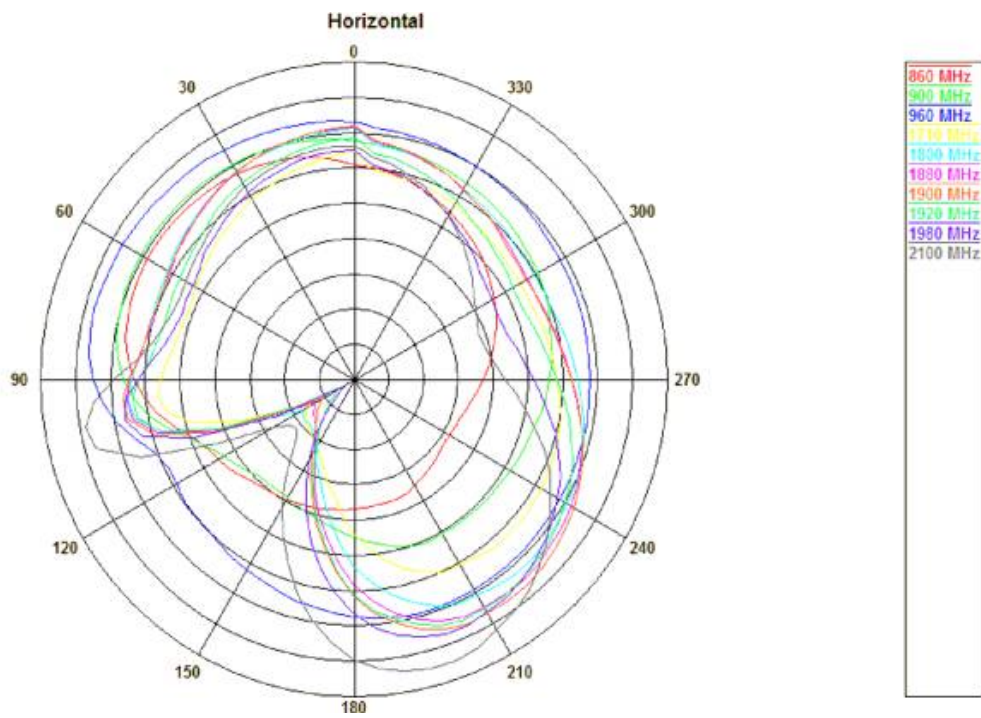

GSM/GPRS/DCS/UMTS External Antenna For 3G Modem and Router