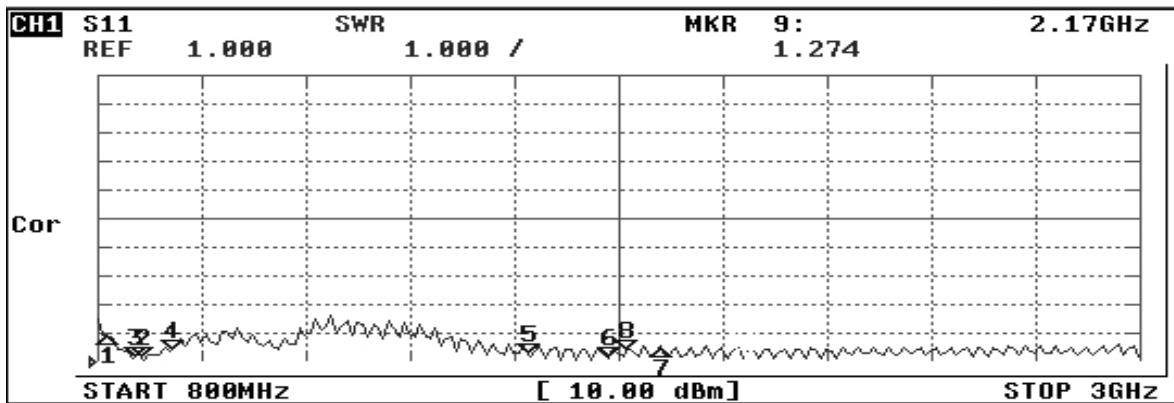

CH1 MARKER LIST

1:	824.000MHz	1.931
2:	894.000MHz	1.173
3:	880.000MHz	1.154
4:	960.000MHz	1.460
5:	1.710 000GHz	1.316
6:	1.880 000GHz	1.203
7:	1.990 000GHz	1.485
8:	1.920 000GHz	1.452
9:	2.170 000GHz	1.274
10:		

GSM/GPRS/DCS/UMTS External Antenna For 3G Modem and Router