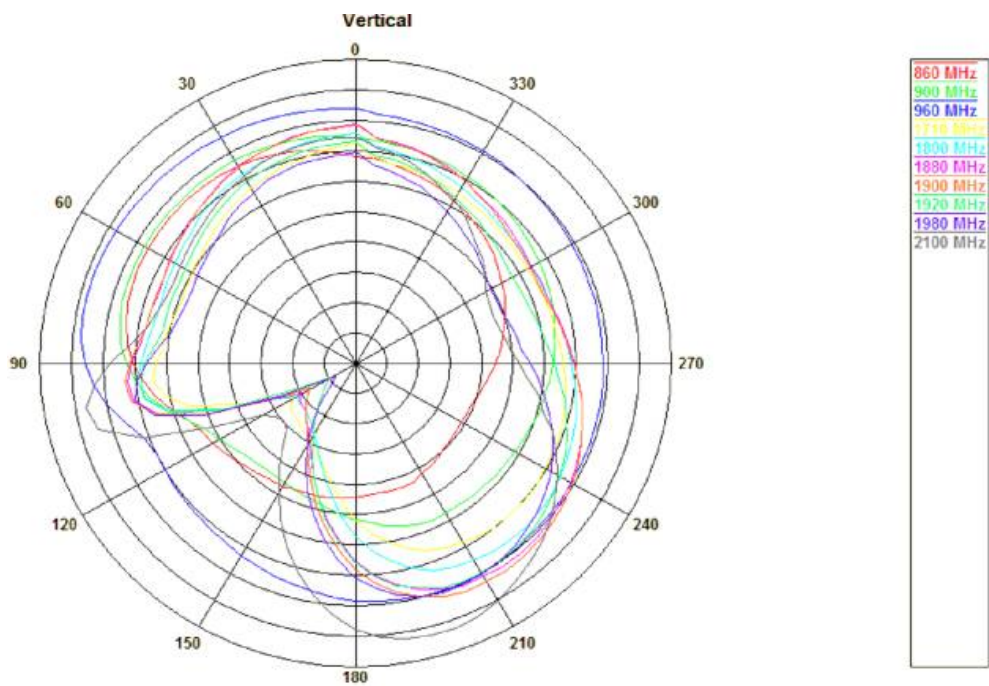

GSM/GPRS/DCS/UMTS External Antenna For 3G Modem and Router