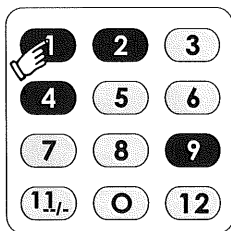

- 1 Manually switch on the electric appliances that you wish to remotely control and find the first group of codes for the electric appliances that you wish to control with the remote control. For instance, the brand to be set is a Philips TV set and the first group of code is 1492.

- 2 Press "TV" key once, and the indicator turns on. (Note: the indicator will turn off and on during the switch among different device selection keys)

Brand/Device	TV
PHILIPS	1492, 1528, 1529, 1530, 1531, 1560, 1567, 1579, 1603

The indicating light is on

3. Press "Volume +" key and "Channel +" key at the same time until the indicator turns on for a long time and then release. (the process is: indicator turn off → turns on for a long time)

4. Input the 4-digit code. For instance, if the first group of code for the Philips TV set you have found is 1492, input 1492.

Attentions:

1. If the code input is correct, the indicator will flash for twice
2. If the code input is incorrect, the indicator will flash for three times and will wait for reentry.
3. Press "Unit selection key" to exit setting. For example, if the unit that has just been set is TV, press TV key.