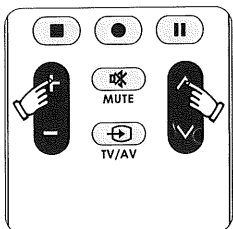

3. Press "Volume +" key and "Channel +" key at the same time until the indicator turns on for a long time and then release. (the process is: indicator turn off → turns on for a long time)