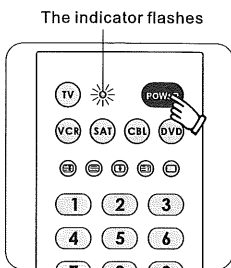

(Note: the setting method is not applied in VCR and SAT/CBL. For VCR and SAT/CBL, please use code input method)

1. Manually switch on the electric appliance that you wish to control and aim the remote control at the electric appliance that you have switched on. For example, the setting of TV.

2. Press 'TV' key, till the indicator turns on. (Note: the indicator will turn off and on during the switch among different device selection keys)

The indicator is on

- 3 Press "Volume +" key and "Channel +" key at the same time until the indicator turns on for a long time and then release. (the process is: indicator turn off → turns on for a long time)

- 4 Press "Power" key and hold until the TV set is turned off. Loose hold of the keys to stop searching

- 5 Check if the other keys are effective and the effective setting is completed. In case of ineffective setting, repeat the steps 2-5.

INSTRUCCIONES DE PLACA

Formulario de botones de TV, VCR, DVD, SAT correspondientes a las funciones

	botón	Botón de funciones de TV	Botón de funciones de VCR	Botón de funciones de DVD	Botón de funciones de SAT
1	EXIT	salida	Salida	cancelar	Salida
2	▲/▼	Canal anterior/ Canal posterior	Canción anterior/ Canción posterior	Canción anterior/ Canción posterior	Canción anterior/ Canción posterior
3	12	12	----	Grados de ángulos	12
4	◀	Rojo	detrás	detrás	este
5	▶	play	play	play	señal
6	▶▶	azul	adelante	adelante	ayuda
7	●	normal	Grabar video	Grabar video	TV/RADIO
8	⏸	amarillo	pausa	pausa	pausa
9	■	verde	parar	parar	oeste
10	☰	Modalidad texto	Disc	Disc	Ayuda
11	Ⓜ	Muestra	----	A/B	----
12	Ⓜ	Mantener página	----	Título	----
13	Ⓜ	Extender	----	Subtítulo	----
14	□	Modalidad TV	ANT / SW	----	Guía