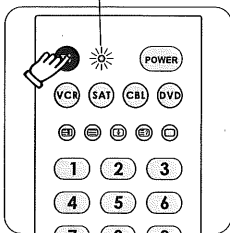

4. Input the 4-digit code. For instance, if the first group of code for the Philips TV set you have found is 1492, input 1492.

Attentions:

1. If the code input is correct, the indicator will flash for twice
2. If the code input is incorrect, the indicator will flash for three times and will wait for reentry.
3. Press "Unit selection key" to exit setting. For example, if the unit that has just been set is TV, press TV key.

5. The code input is completed and the indicator is off

Indicator off

6. Check if the other keys are effective. If yes, the setting is completed. If the keys are not in effect, repeat the steps 2-6.

B. Automatic code searching method

(Note: the setting method is not applied in VCR and SAT/CBL. For VCR and SAT/CBL, please use code input method)

1. Manually switch on the electric appliance that you wish to control and aim the remote control at the electric appliance that you have switched on. For example, the setting of TV.

2. Press 'TV' key, till the indicator turns on. (Note: the indicator will turn off and on during the switch among different device selection keys)

The indicator is on

- 3 Press "Volume +" key and "Channel +" key at the same time until the indicator turns on for a long time and then release. (the process is: indicator turn off → turns on for a long time)