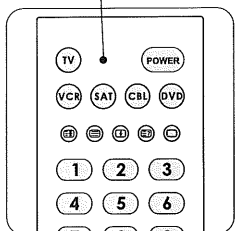

Attentions:

1. If the code input is correct, the indicator will flash for twice
2. If the code input is incorrect, the indicator will flash for three times and will wait for reentry.
3. Press "Unit selection key" to exit setting. For example, if the unit that has just been set is TV, press TV key.

5. The code input is completed and the indicator is off

Indicator off