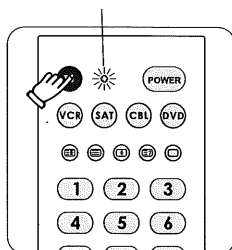

A. Code input method

Manually switch on the electric appliances which you wish to control by remote and search from the code table for the brand names for the electric appliances you want to control. Set from the first group of codes for the brand and repeat the procedures of 2-6 until the codes for your electric appliances have been found. In case all the codes cannot properly make your remote control work (or the brand names of your electric appliances are not included in the code table), please use Type B method for setting.

1. 1 Manually switch on the electric appliances that you wish to remotely control and find the first group of codes for the electric appliances that you wish to control with the remote control. For instance, the brand to be set is a Philips TV set and the first group of code is 1492.

1. 2 Press "TV" key once, and the indicator turns on. (Note: the indicator will turn off and on during the switch among different device selection keys)

Brand/Device	TV
PHILIPS	1492, 1528, 1529, 1530, 1531, 1560, 1567, 1579, 1603

The indicating light is on