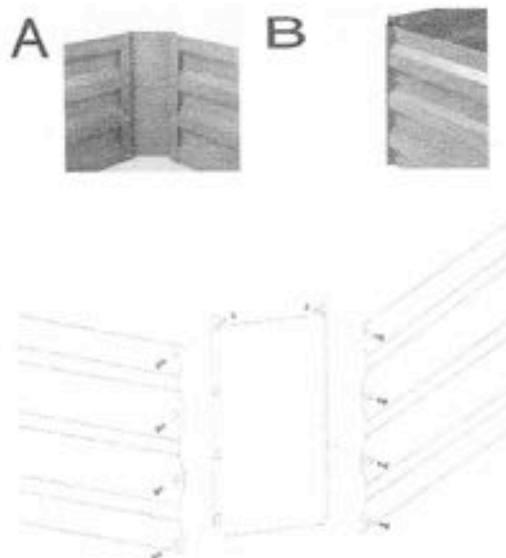

Step-2 : Fix each part by screws as below

WARNING: SHARP EDGES. WE RECOMMEND WEARING GLOVES WHILST ASSEMBLING THIS UNIT. BEFORE ASSEMBLING PLEASE READ THE MANUAL CAREFULLY. ALTHOUGH METAL ITEM IS TREATED FOR OUTDOOR USE, OVER TIME THE METAL SURFACE MAY DETERIORATE. TO PROLONG THE LIFE OF THIS ITEM, KEEP DRY AND PROTECT FROM WET WEATHER.