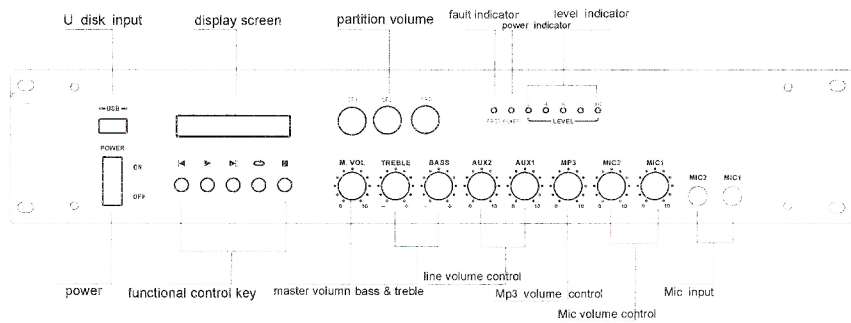

1.PERFORMANCE INTRODUCTION

Its output power is 4-16 ohm(constant impedance) or 70V/100V(constant voltage).

This serial products have stable protect device of short circuit and overload protection device. When the power output external or local short circuit, or overload occurred, it would cut off the output and send out alarm signal(PROU indicator light flashes). Heavy load, large signal and mismatch impedance(such as low resistance load linked to high impedance outputs) all could cause overload. At this time, please turn off the power switch, check fault causes. After fault clearance, open the power switch again.

This serial products all are with a preamplifier, 2 MIC inputs, 2 AUX inputs, and have function of mute priority. One Aux input can access CD and tuner. It can play the music stored in U disk by connecting U disk with native of MP3 music with it. Volume of MIC , Aux ,Mp3, bass and treble can be controlled independently. The machine has a unified volume control and AUX output. With record function. It could be linked with other amplifiers. With 3 zones for controlling each area easily,

2.FRONT PANEL INTRODUCTION

3.BACK PANEL INTRODUCTION

4. THE FUNCTION OF MP3 AND FM CONTROL PANEL

5. TECHNICAL PARAMETERS

- a. rated output power: USB-80WT 80W USB-120WT 120W
- b. output form: 4-16 Ω (constant impedance)
100V/120V(constant voltage). output three partitions
- c. frequency response: 40Hz-8KHz 0.5dB
- d. THD: <0.2%(at related output power)
- e. s/n: MIC>70dB LINE>76dB
- f. power voltage: AC220V 10% 50Hz-60Hz
- g. dimension: 480*370*88 (mm)