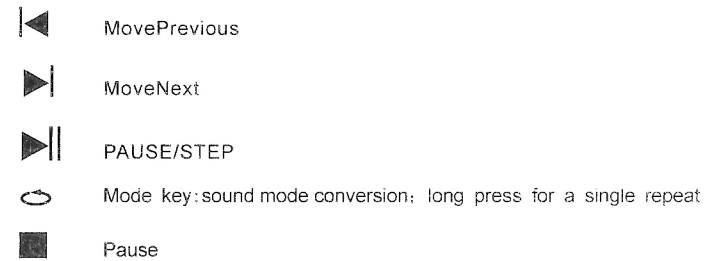

4. THE FUNCTION OF MP3 AND FM CONTROL PANEL

5. TECHNICAL PARAMETERS

- a. rated output power: USB-80WT 80W USB-120WT 120W
- b. output form: 4-16 Ω (constant impedance)
  100V/120V(constant voltage). output three partitions
- c. frequency response: 40Hz-8KHz 0.5dB
- d. THD: <0.2%(at related output power)
- e. s/n: MIC>70dB LINE>76dB
- f. power voltage: AC220V 10% 50Hz-60Hz
- g. dimension: 480*370*88 (mm)

6. NOTES

- a: This is 1 kind machine, the shell should be reliable connection with the earth, to prevent electric shock
- b: Microphone gains knob adjustment from small to big, slowly and smoothly
- c: Use AC 220 v 10%, 50 HZ - 60 HZ AC power supply.
- d: Don't put the fan card dead, tuyere closed, so as not to affect the cooling effect.
- e: Avoid unnecessary load short circuit
- f: If the machine is unworkable, non-professional personnel shall not open the machine for repair in case of electric shock.

BUY ON
www.cablematic.com