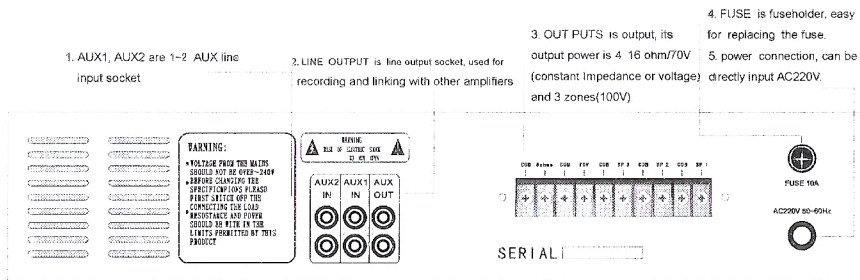

1.PERFORMANCE INTRODUCTION

Its output power is 4-16 ohm(constant impedance) or 70V/100V(constant voltage).

This serial products have stable protect device of short circuit and overload protection device. When the power output external or local short circuit, or overload occurred, it would cut off the output and send out alarm signal(PROU indicator light flashes). Heavy load, large signal and mismatch impedance(such as low resistance load linked to high impedance outputs) all could cause overload. At this time, please turn off the power switch, check fault causes. After fault clearance, open the power switch again.

This serial products all are with a preamplifier, 2 MIC inputs, 2 AUX inputs, and have function of mute priority. One Aux input can access CD and tuner. It can play the music stored in U disk by connecting U disk with native of MP3 music with it. Volume of MIC , Aux ,Mp3, bass and treble can be controlled independently. The machine has a unified volume control and AUX output. With record function. It could be linked with other amplifiers. With 3 zones for controlling each area easily,

2.FRONT PANEL INTRODUCTION

3.BACK PANEL INTRODUCTION

4. THE FUNCTION OF MP3 AND FM CONTROL PANEL

5. TECHNICAL PARAMETERS

- a. rated output power: USB-80WT 80W USB-120WT 120W
- b. output form: 4-16 Ω (constant impedance)
100V/120V(constant voltage). output three partitions
- c. frequency response: 40Hz-8KHz 0.5dB
- d. THD: <0.2%(at related output power)
- e. s/n: MIC>70dB LINE>76dB
- f. power voltage: AC220V 10% 50Hz-60Hz
- g. dimension: 480*370*88 (mm)