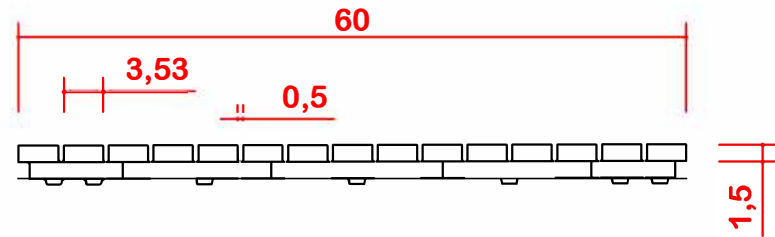

Top View

Bottom View

Front View

Side View

| | | | | |
|--|----------------------------------|----------------------------|-----------------------|-------------------|
| | Name : Teak wood round showermat | Dimension : 3 x 60 x 60 cm | Material : Teak | Made by : Laxholm |
| | Item Nb. : | Date : 4 - 1 - 2017 | Division : Spa & Tile | Sign : |