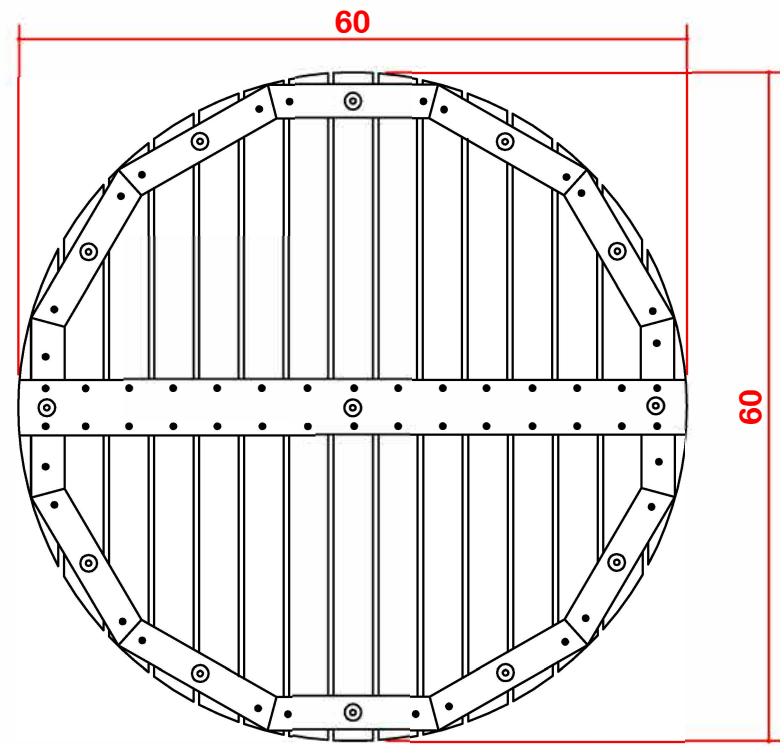

Top View

Bottom View

Front View

Side View

| | | | | |
|--|----------------------------------|----------------------------|-----------------------|-------------------|
| | Name : Teak wood round showermat | Dimension : 3 x 60 x 60 cm | Material : Teak | Made by : Laxholm |
| | Item Nb. : | Date : 4 - 1 - 2017 | Division : Spa & Tile | Sign : |