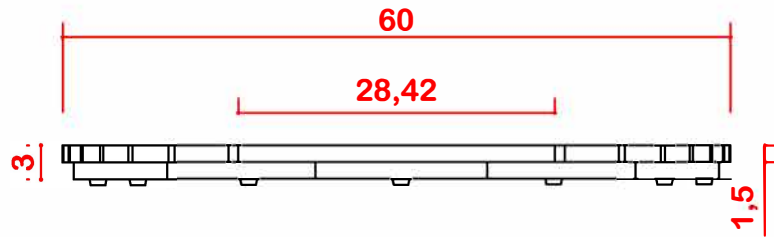

Top View

Bottom View

Front View

Side View

| | | | | |
|--|----------------------------------|----------------------------|-----------------------|-------------------|
| | Name : Teak wood round showermat | Dimension : 3 x 60 x 60 cm | Material : Teak | Made by : Laxholm |
| | Item Nb. : | Date : 4 - 1 - 2017 | Division : Spa & Tile | Sign : |