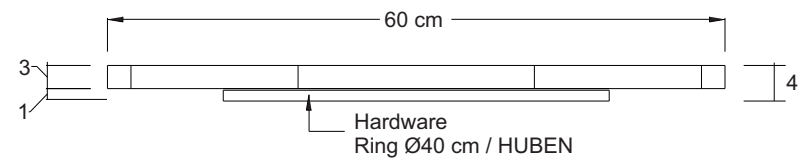

REVISION NO.	REVISION NOTE	MADE BY	APPROVED BY
# 01	Fixed	Aji	

Top View

Front View

Perspective

Bottom View

Foto Bottom View

CODE	KZ091	DIMENSION	H4xW60xD60cm	DIVISION	Outdoor
DESCRIPTION	Lazy Susan 60cm	MATERIAL	Teak	FINISHING	Unfinish