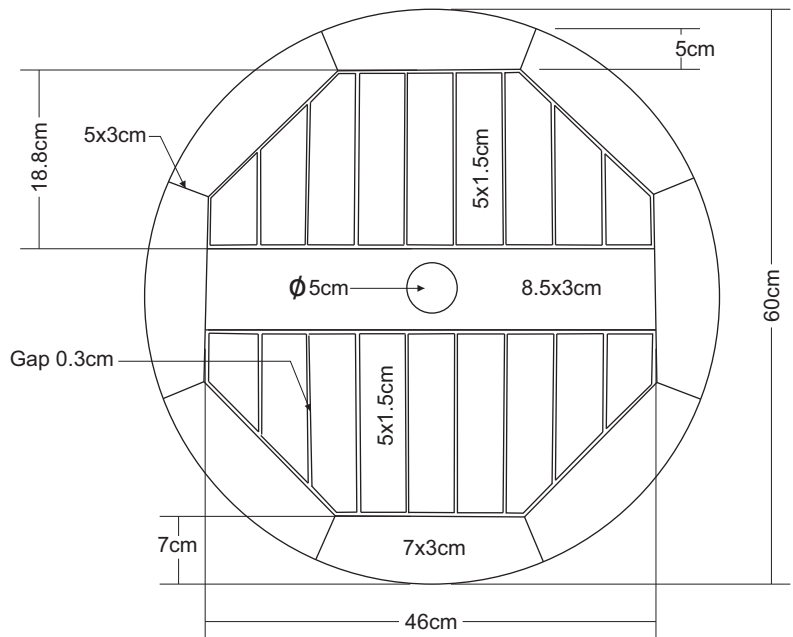

REVISION NO.	REVISION NOTE	MADE BY	APPROVED BY
# 01	Fixed	Aji	

Top View

Front View

Perspective

Bottom View

Foto Bottom View

CODE	KZ091	DIMENSION	H4xW60xD60cm	DIVISION	Outdoor
DESCRIPTION	Lazy Susan 60cm	MATERIAL	Teak	FINISHING	Unfinish