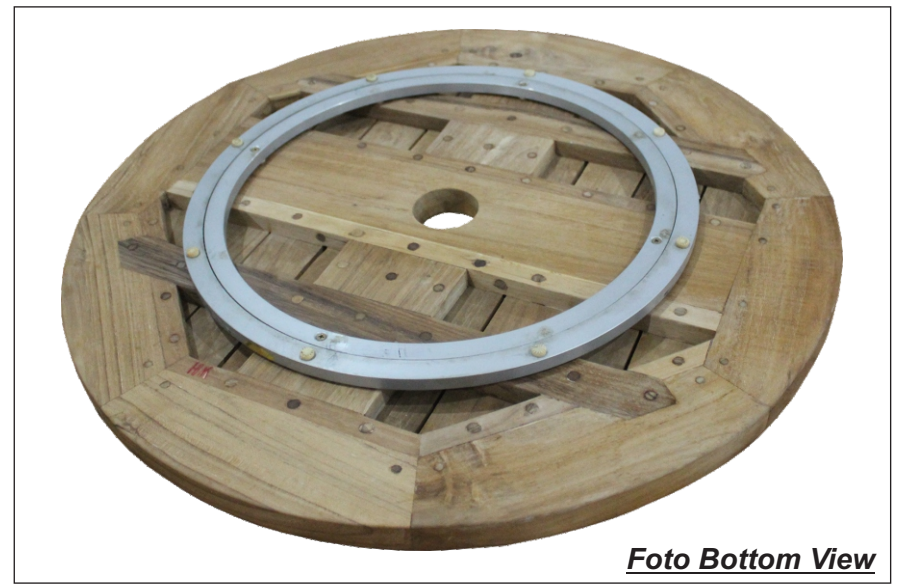

REVISION NO.	REVISION NOTE	MADE BY	APPROVED BY
# 01	Fixed	Aji	

Top View

Front View

Perspective

Bottom View

Foto Bottom View

CODE	KZ091	DIMENSION	H4xW60xD60cm	DIVISION	Outdoor
DESCRIPTION	Lazy Susan 60cm	MATERIAL	Teak	FINISHING	Unfinish