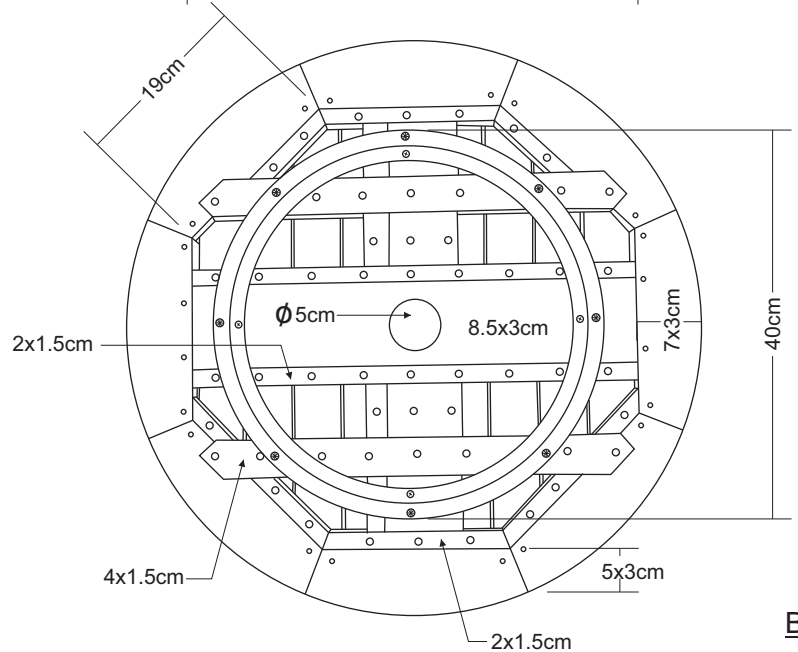

REVISION NO.	REVISION NOTE	MADE BY	APPROVED BY
# 01	Fixed	Aji	

Top View

Front View

Perspective

Bottom View

Foto Bottom View

CODE	KZ091	DIMENSION	H4xW60xD60cm	DIVISION	Outdoor
DESCRIPTION	Lazy Susan 60cm	MATERIAL	Teak	FINISHING	Unfinish