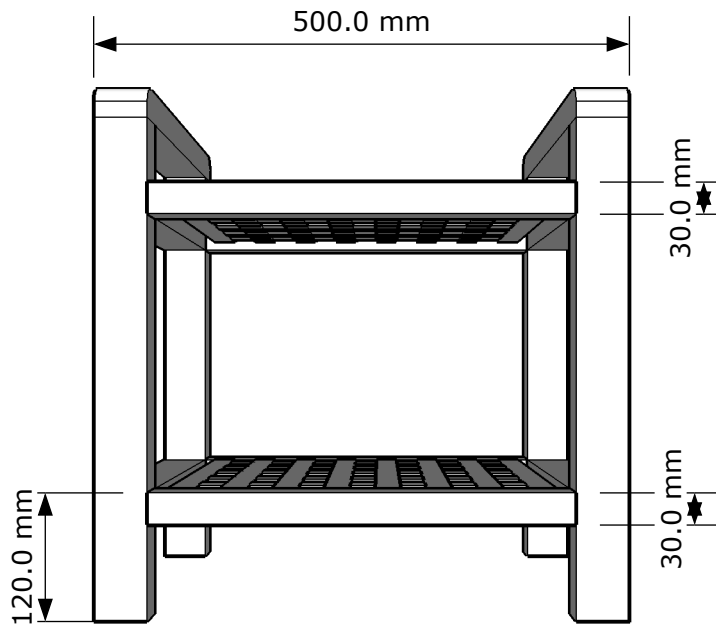

KZ102

**Teak Grate Stool
with Lift Aide Arms with Shelf - KD**

ASSEMBLY INSTRUCTION

A

2 pcs

B

2 pcs

C

**6 cm
8 pcs**

D

1 pcs

Step 1

Step 2

CABLEMATIC

Step 3

TOP ELEVATION