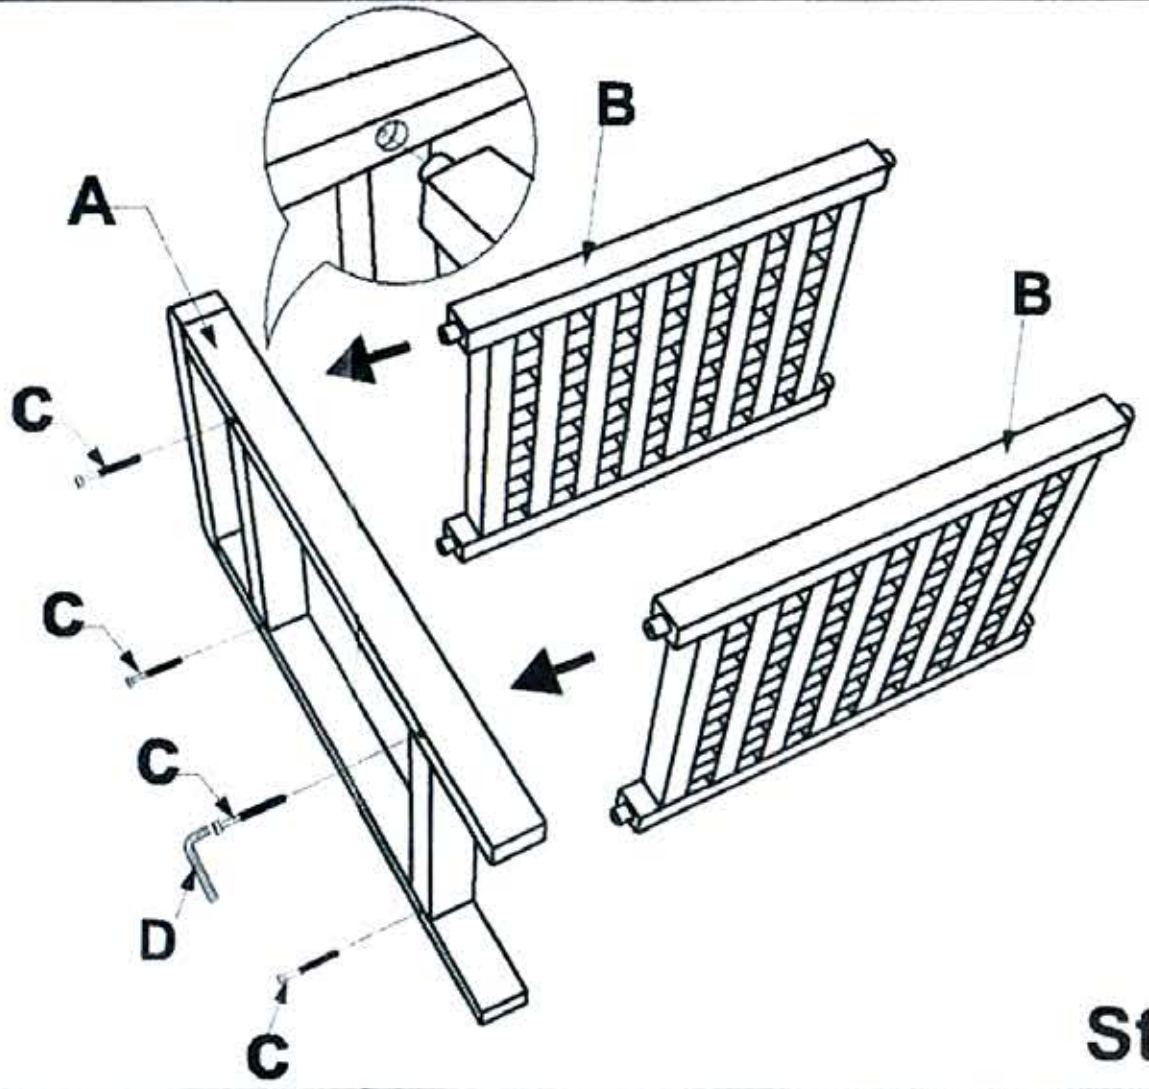

KZ102

**Teak Grate Stool
with Lift Aide Arms with Shelf - KD**

ASSEMBLY INSTRUCTION

A

2 pcs

B

2 pcs

C

**6 cm
8 pcs**

D

1 pcs

Step 1

Step 2

CABLEMATIC

Step 3

TOP ELEVATION