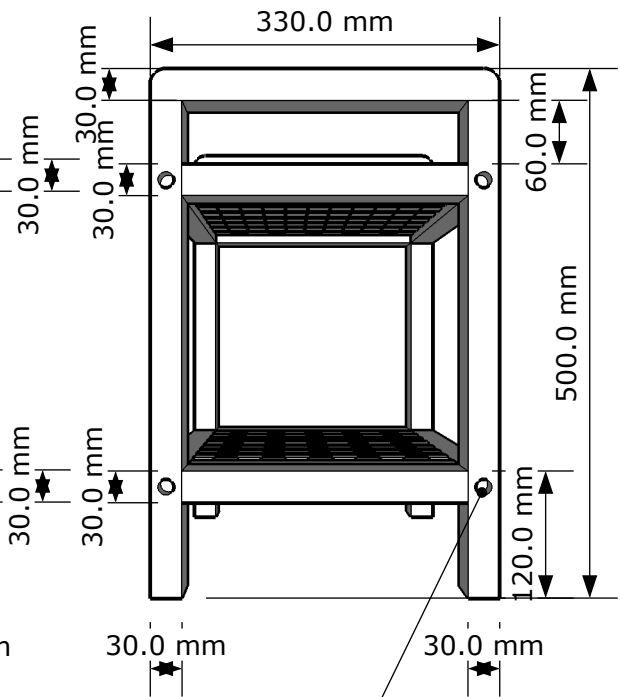

KZ102

**Teak Grate Stool
with Lift Aide Arms with Shelf - KD**

ASSEMBLY INSTRUCTION

A

2 pcs

B

2 pcs

C

**6 cm
8 pcs**

D

1 pcs

Step 1

Step 2

CABLEMATIC

Step 3

TOP ELEVATION