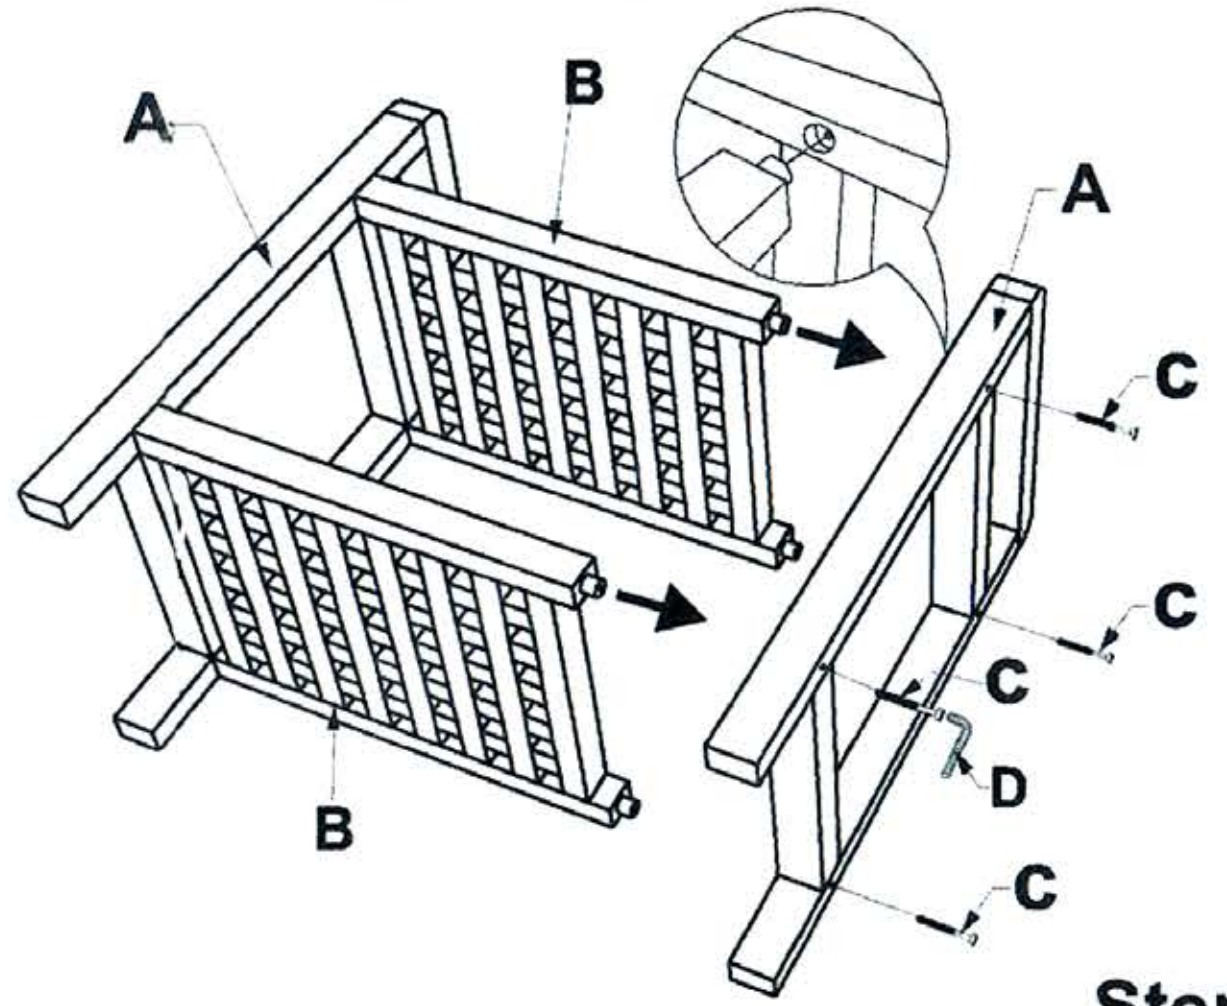

KZ102

**Teak Grate Stool
with Lift Aide Arms with Shelf - KD**

ASSEMBLY INSTRUCTION

A

2 pcs

B

2 pcs

C

**6 cm
8 pcs**

D

1 pcs

Step 1

Step 2

CABLEMATIC

Step 3

TOP ELEVATION