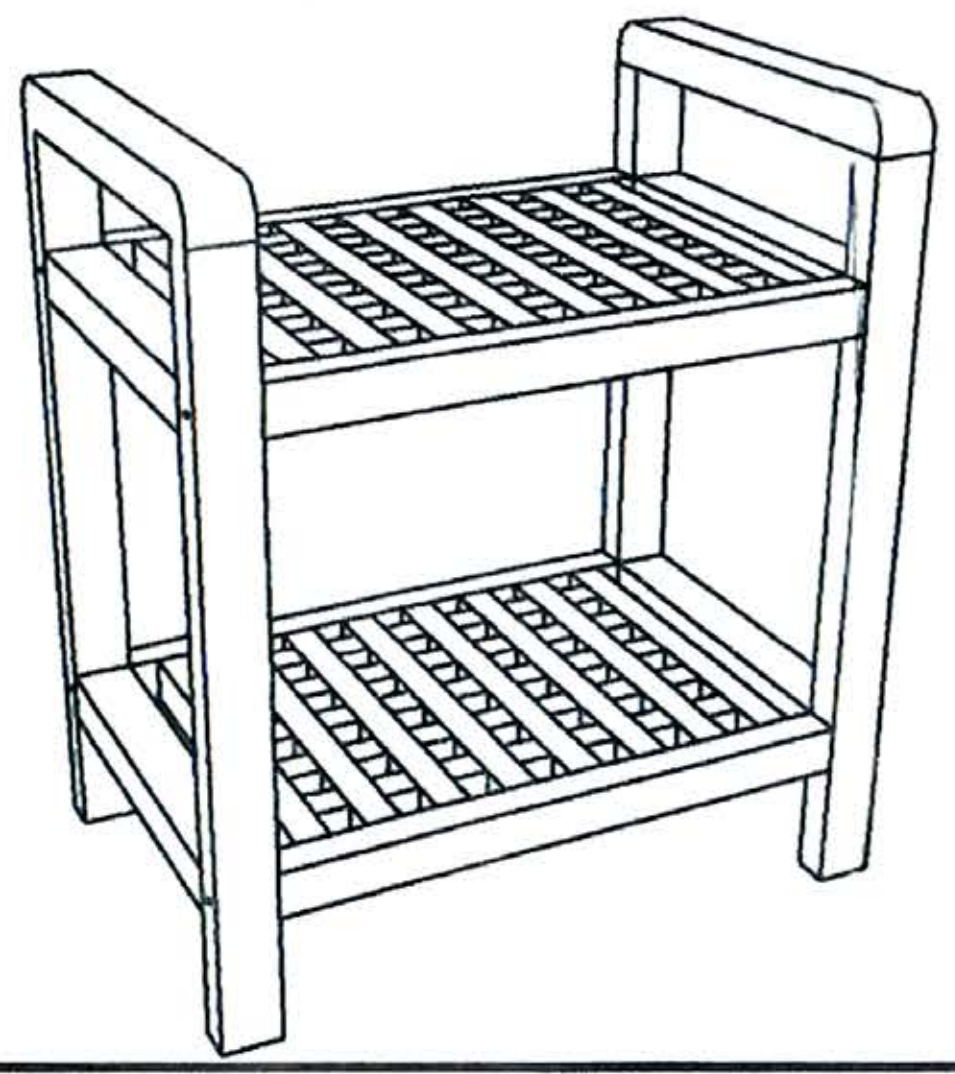

KZ102

**Teak Grate Stool
with Lift Aide Arms with Shelf - KD**

ASSEMBLY INSTRUCTION

A

2 pcs

B

2 pcs

C

**6 cm
8 pcs**

D

1 pcs

Step 1

Step 2

CABLEMATIC

Step 3

TOP ELEVATION