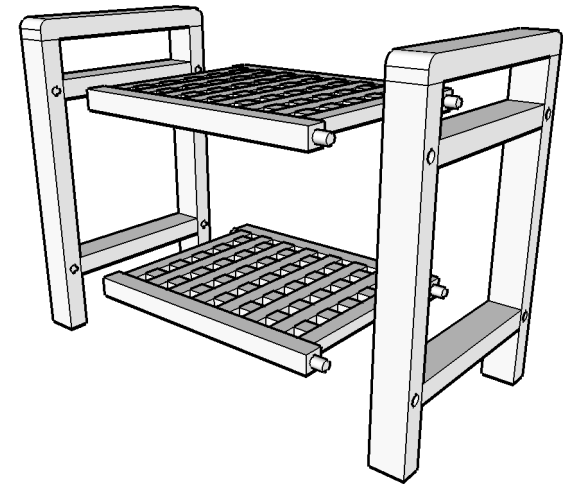

DET.KNOCKDOWN