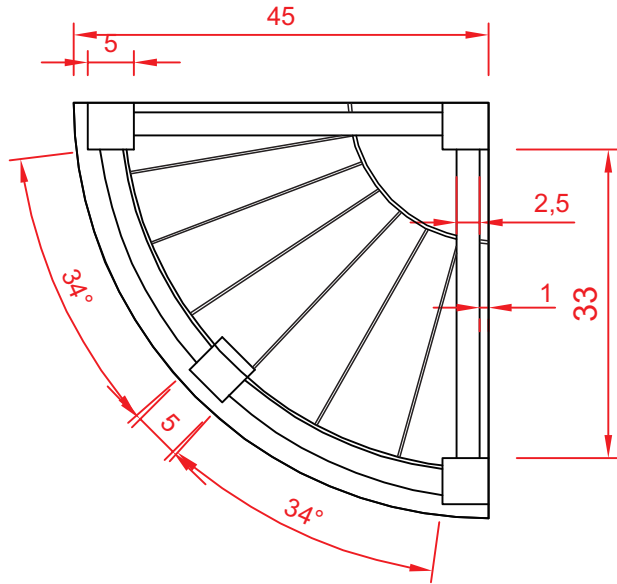

CABLEMATIC

Nama: Corner Spa Stool

Dimension: 50x45x45cm

Material: Teak

Made by: Laxholm

Item No: TB10

Date: 31-03-2017

Division: Spa