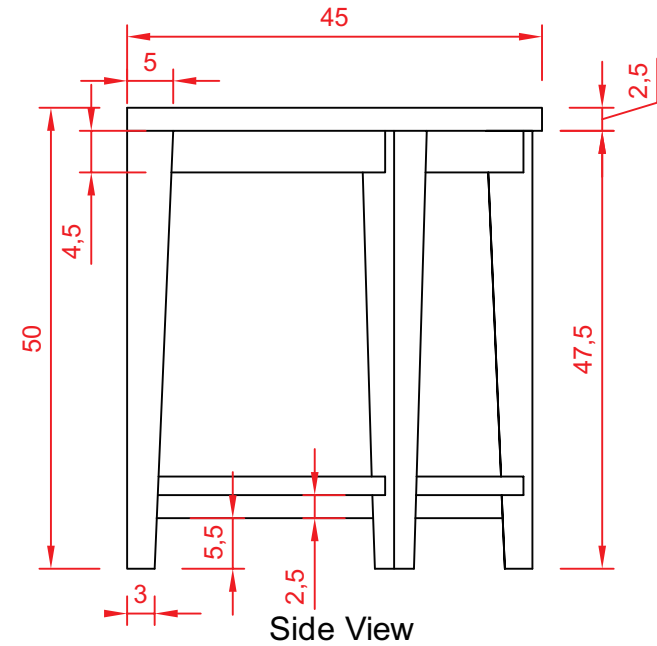

CABLEMATIC

Nama: Corner Spa Stool

Dimension: 50x45x45cm

Material: Teak

Made by: Laxholm

Item No: TB10

Date: 31-03-2017

Division: Spa