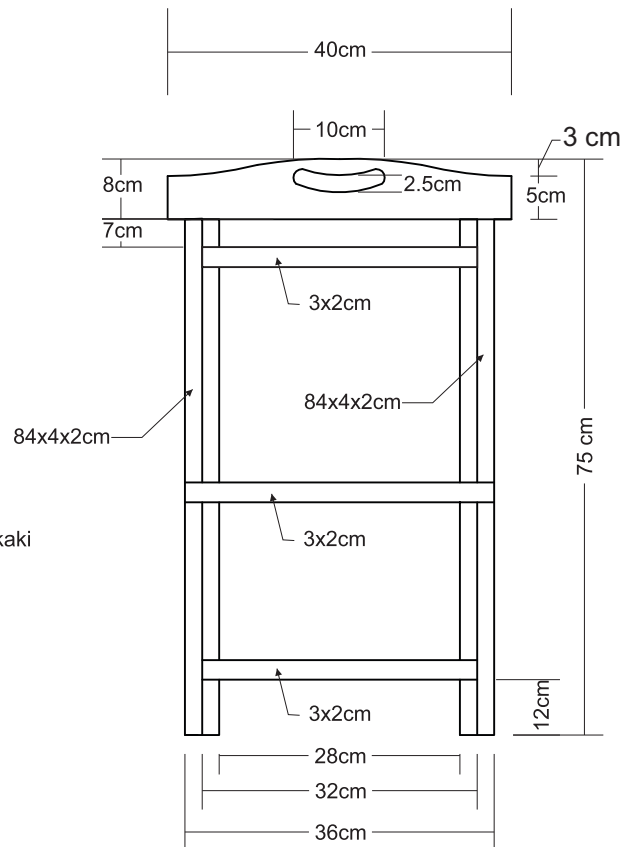

REVISION NO.	REVISION NOTE	MADE BY	APPROVED BY
#01	Fixed	Aji	

Top View

Bottom View

Perspektif

Front View

Side View

CODE
KZ113
DESCRIPTION
Tray with stand

DIMENSION
H75xW40xD60cm
MATERIAL
Teak