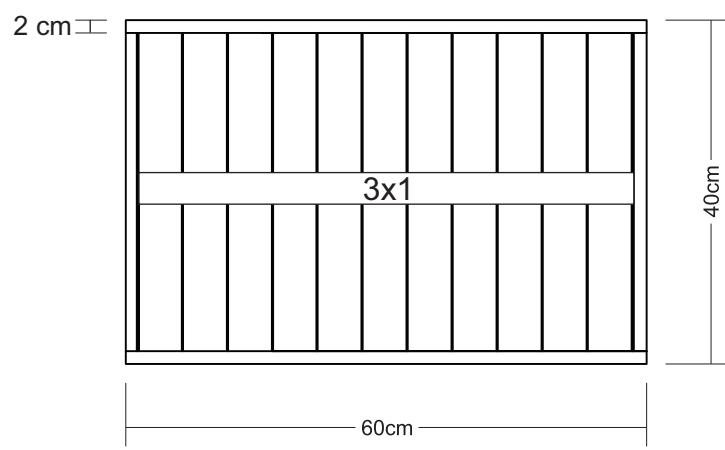

REVISION NO.	REVISION NOTE	MADE BY	APPROVED BY
#01	Fixed	Aji	

Top View

Bottom View

Perspektif

Front View

Side View

CODE	KZ113	DIMENSION	H75xW40xD60cm	DIVISION	Outdoor
DESCRIPTION	Tray with stand	MATERIAL	Teak	FINISHING	Unfinish