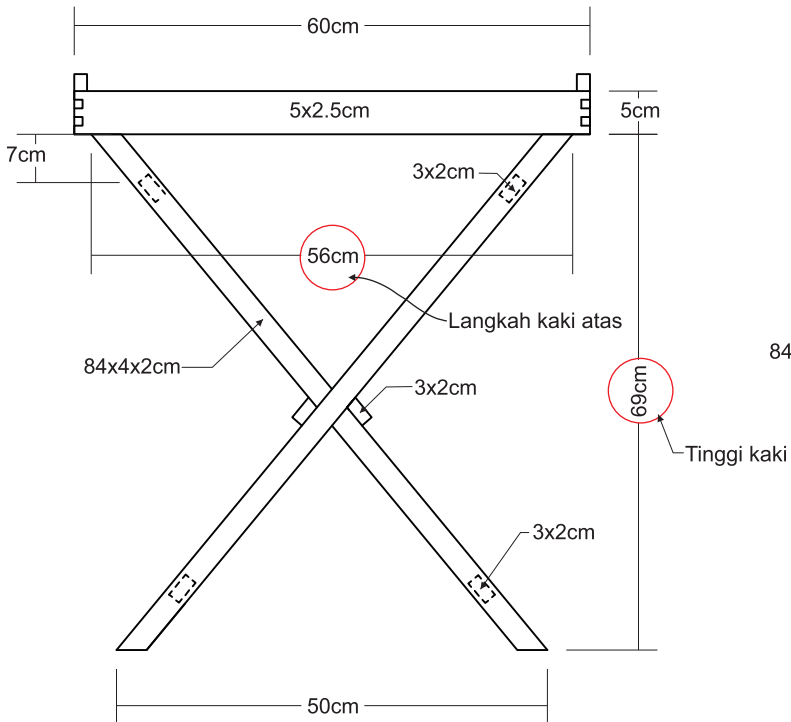

REVISION NO.	REVISION NOTE	MADE BY	APPROVED BY
#01	Fixed	Aji	

Top View

Bottom View

Perspektif

Front View

Side View

CODE
KZ113
DESCRIPTION
Tray with stand

DIMENSION
H75xW40xD60cm
MATERIAL
Teak

DIVISION
Outdoor
FINISHING
Unfinish