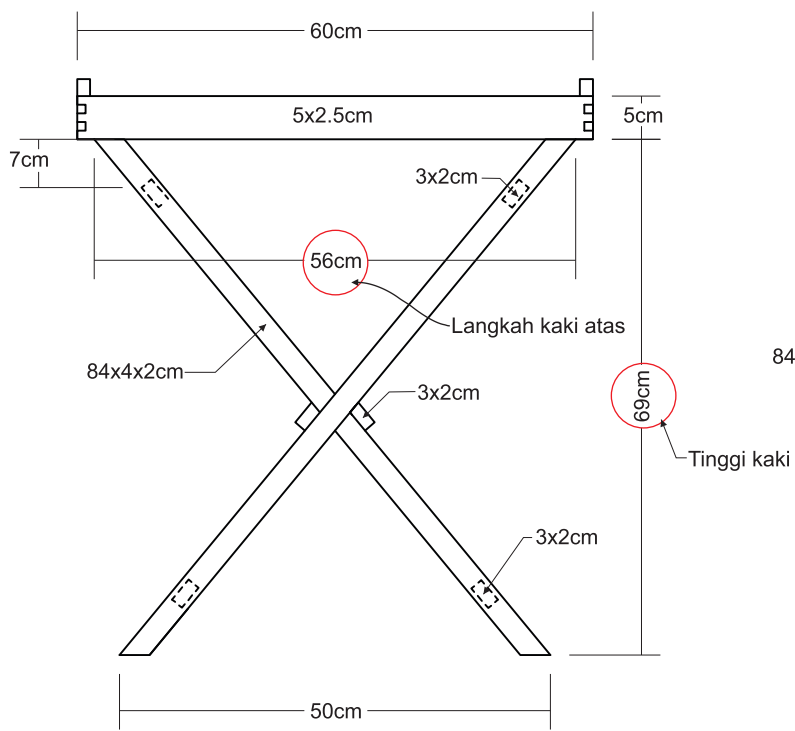

REVISION NO.	REVISION NOTE	MADE BY	APPROVED BY
#01	Fixed	Aji	

Top View

Bottom View

Perspektif

Front View

Side View

CODE	KZ113	DIMENSION	H75xW40xD60cm	DIVISION	Outdoor
DESCRIPTION	Tray with stand	MATERIAL	Teak	FINISHING	Unfinish