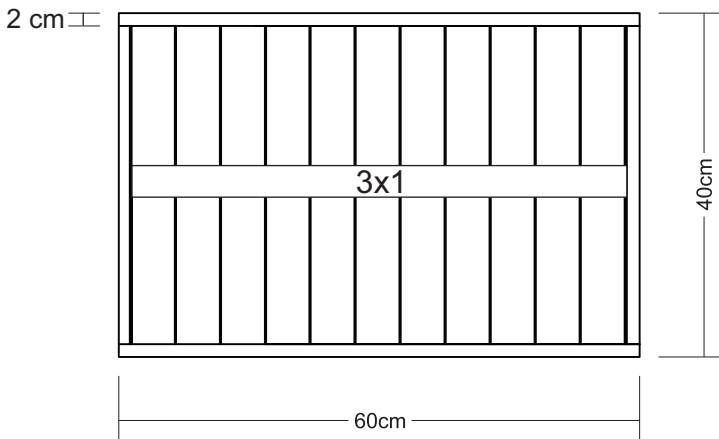

REVISION NO.	REVISION NOTE	MADE BY	APPROVED BY
#01	Fixed	Aji	

Top View

Bottom View

Perspektif

Front View

Side View

CODE
KZ113
DESCRIPTION
Tray with stand

DIMENSION
H75xW40xD60cm
MATERIAL
Teak