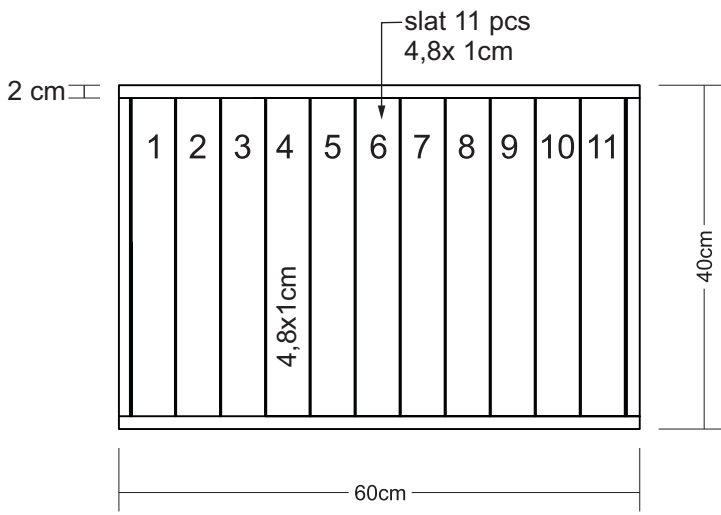

REVISION NO.	REVISION NOTE	MADE BY	APPROVED BY
#01	Fixed	Aji	

Top View

Bottom View

Perspektif

Front View

Side View

CODE
KZ113
DESCRIPTION
Tray with stand

DIMENSION
H75xW40xD60cm
MATERIAL
Teak