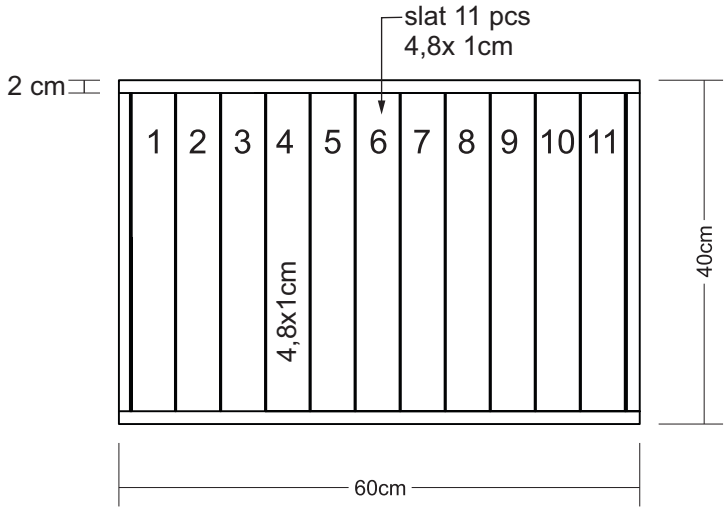

REVISION NO.	REVISION NOTE	MADE BY	APPROVED BY
#01	Fixed	Aji	

Top View

Bottom View

Perspektif

Front View

Side View

CODE	KZ113	DIMENSION	H75xW40xD60cm	DIVISION	Outdoor
DESCRIPTION	Tray with stand	MATERIAL	Teak	FINISHING	Unfinish