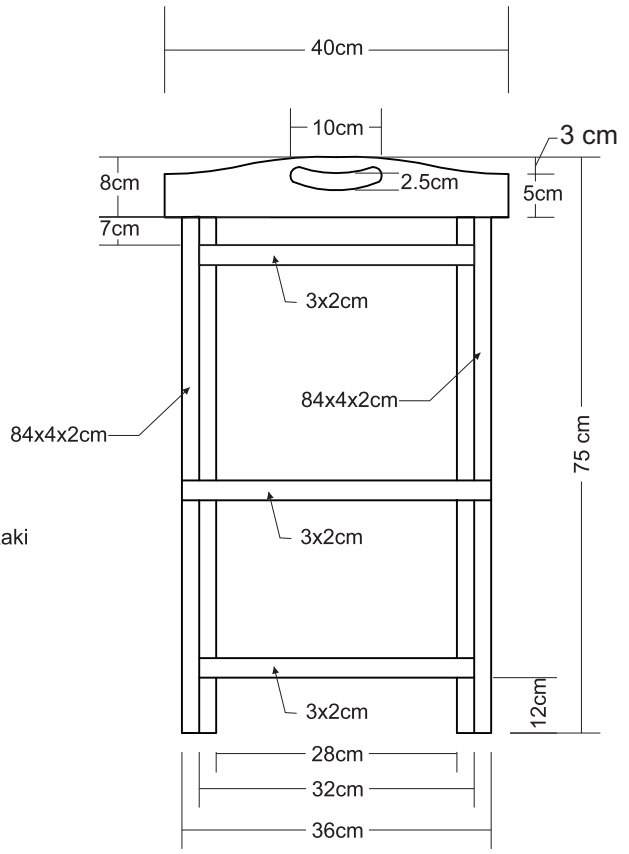

REVISION NO.	REVISION NOTE	MADE BY	APPROVED BY
#01	Fixed	Aji	

Top View

Bottom View

Perspektif

Front View

Side View

CODE	KZ113	DIMENSION	H75xW40xD60cm	DIVISION	Outdoor
DESCRIPTION	Tray with stand	MATERIAL	Teak	FINISHING	Unfinish